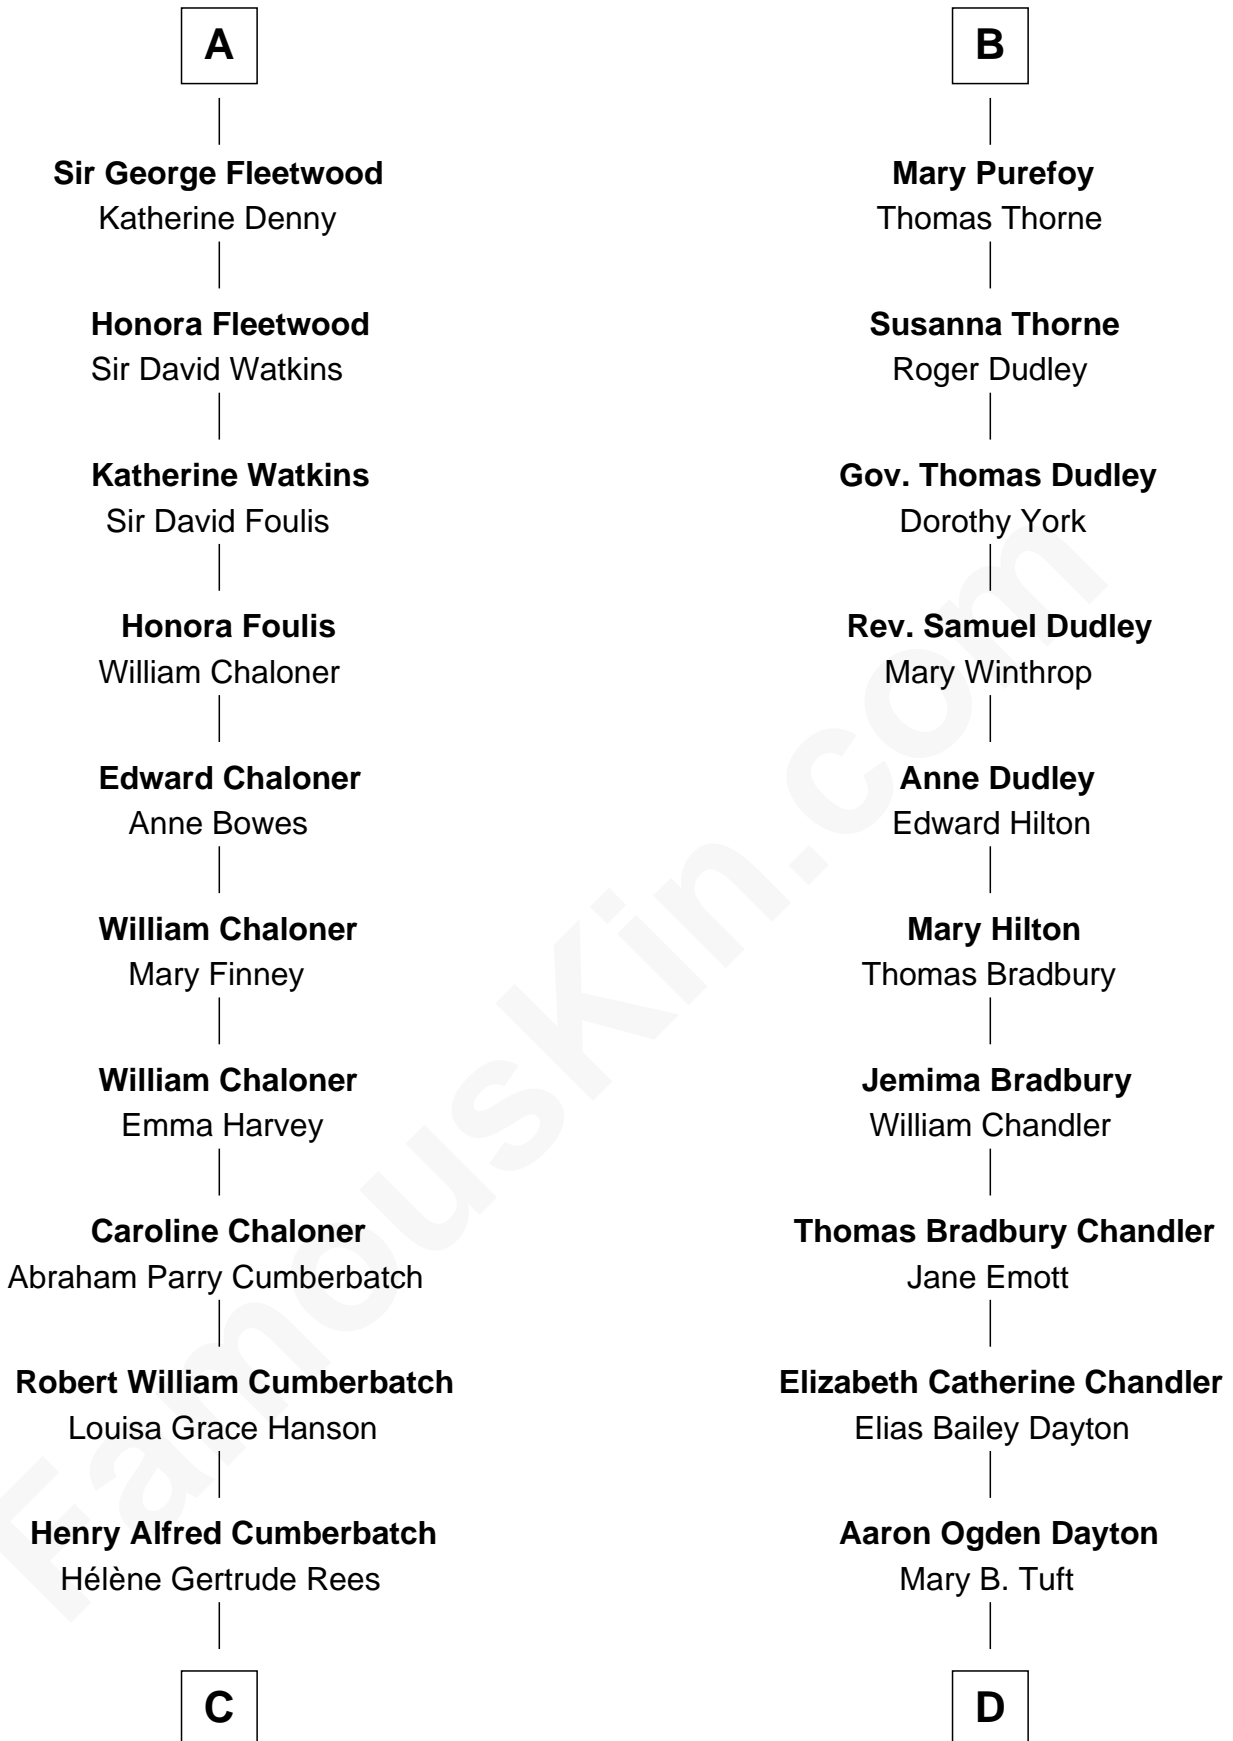

## Relationship Chart of

**Benedict Cumberbatch**  
*Movie, Television and Stage Actor*

19th cousin 2 times removed of

**Christopher Reeve**  
*Movie Actor*

**Sir John Howard**  
 Alice de Bois

**C**

**Henry Carlton Cumberbatch**