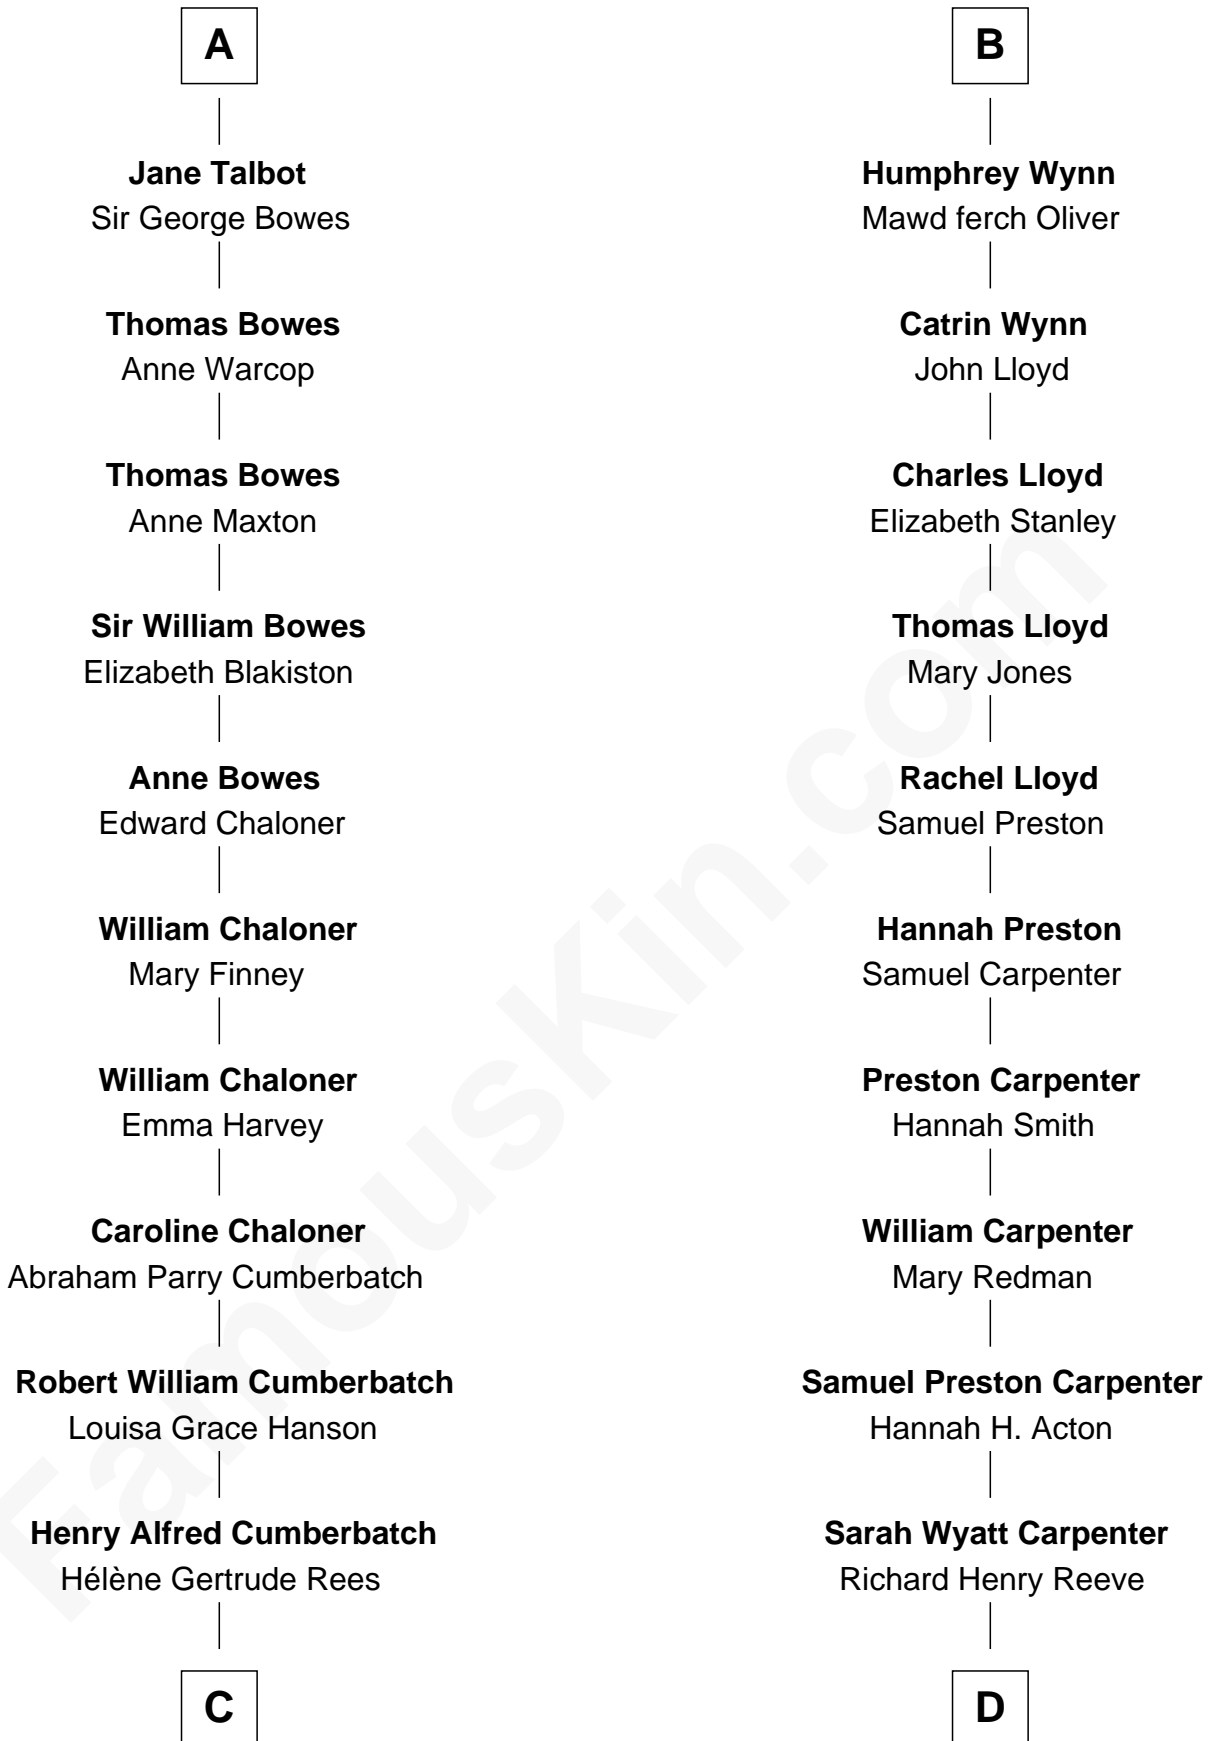

FamousKin.com

Relationship Chart of

Benedict Cumberbatch
Movie, Television and Stage Actor

19th cousin 1 time removed of

Christopher Reeve
Movie Actor

Sir William de Bohun
 Elizabeth de Badlesmere

C

Henry Carlton Cumberbatch