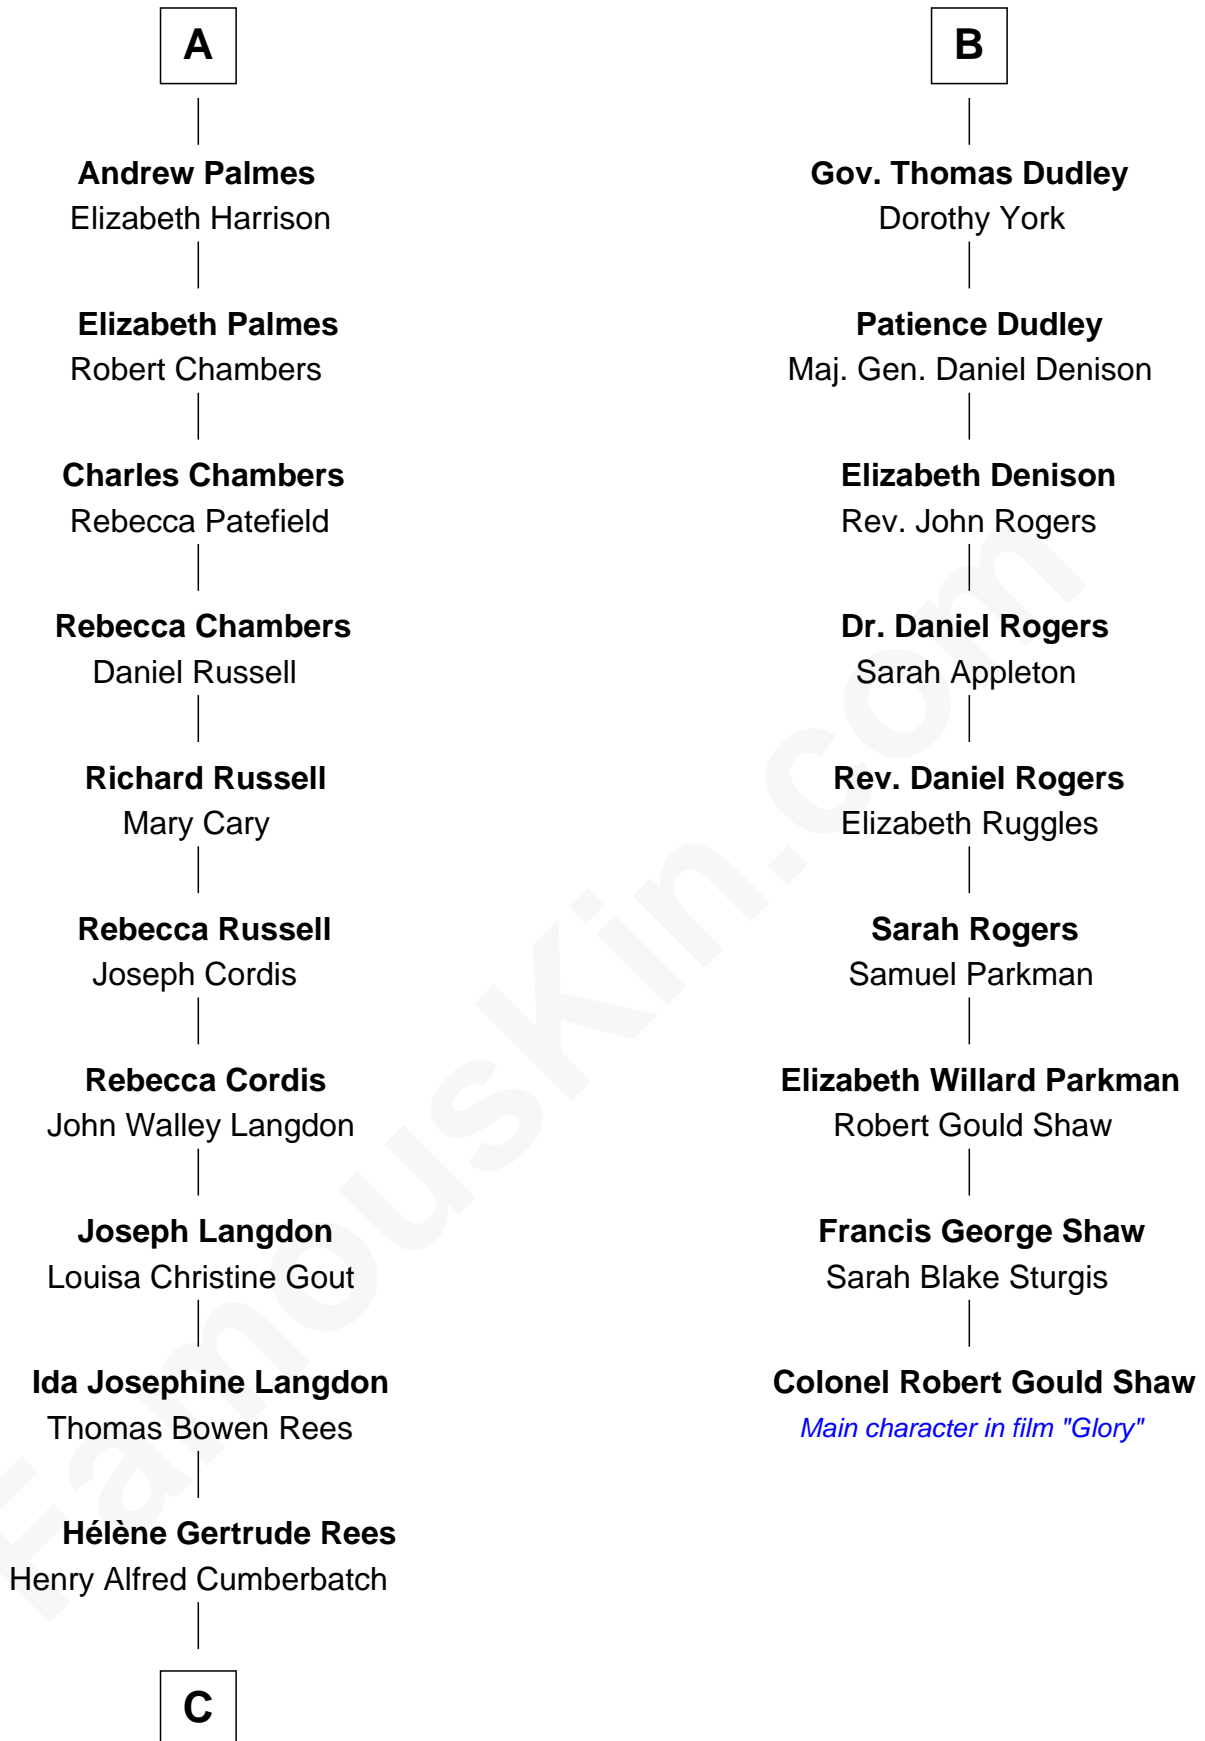

FamousKin.com

Relationship Chart of

Benedict Cumberbatch

Movie, Television and Stage Actor

15th cousin 4 times removed of

Colonel Robert Gould Shaw

U.S. Civil War leader of film "Glory" fame

C

Henry Carlton Cumberbatch

Pauline Ellen Laing Congdon

Timothy Carlton Congdon Cumberbatch

Wanda Ventham

Benedict Cumberbatch

Movie, Television and Stage Actor

FamousKin.com