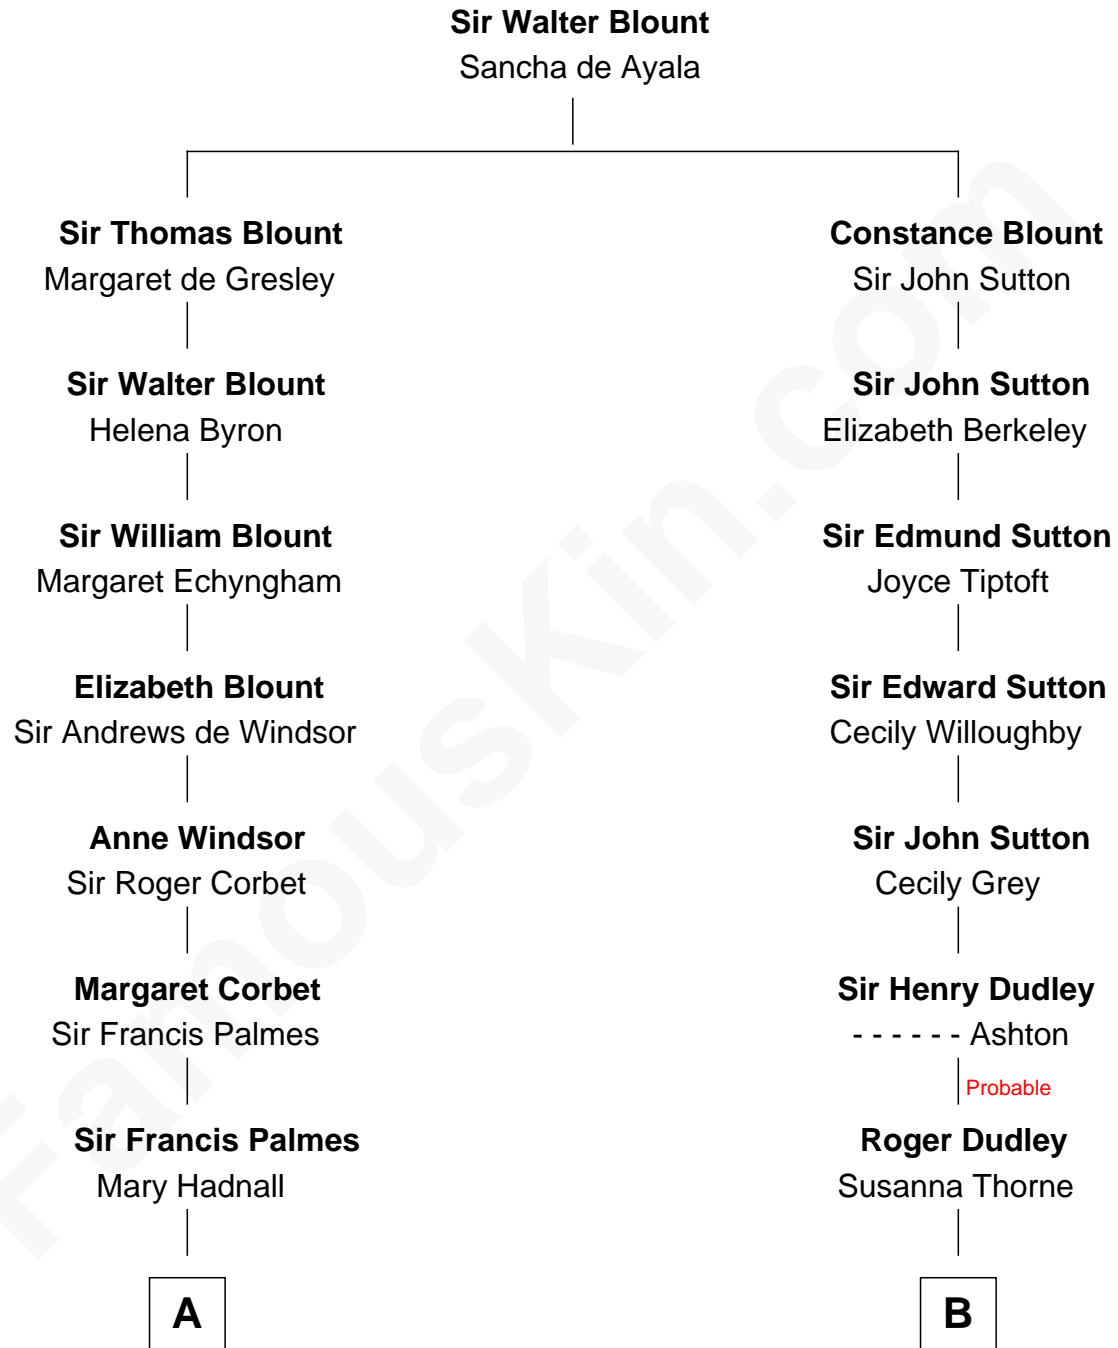

FamousKin.com

Relationship Chart of

Benedict Cumberbatch

Movie, Television and Stage Actor

15th cousin 4 times removed of

Colonel Robert Gould Shaw

U.S. Civil War leader of film "Glory" fame

C

Henry Carlton Cumberbatch

Pauline Ellen Laing Congdon

Timothy Carlton Congdon Cumberbatch

Wanda Ventham

Benedict Cumberbatch

Movie, Television and Stage Actor

FamousKin.com