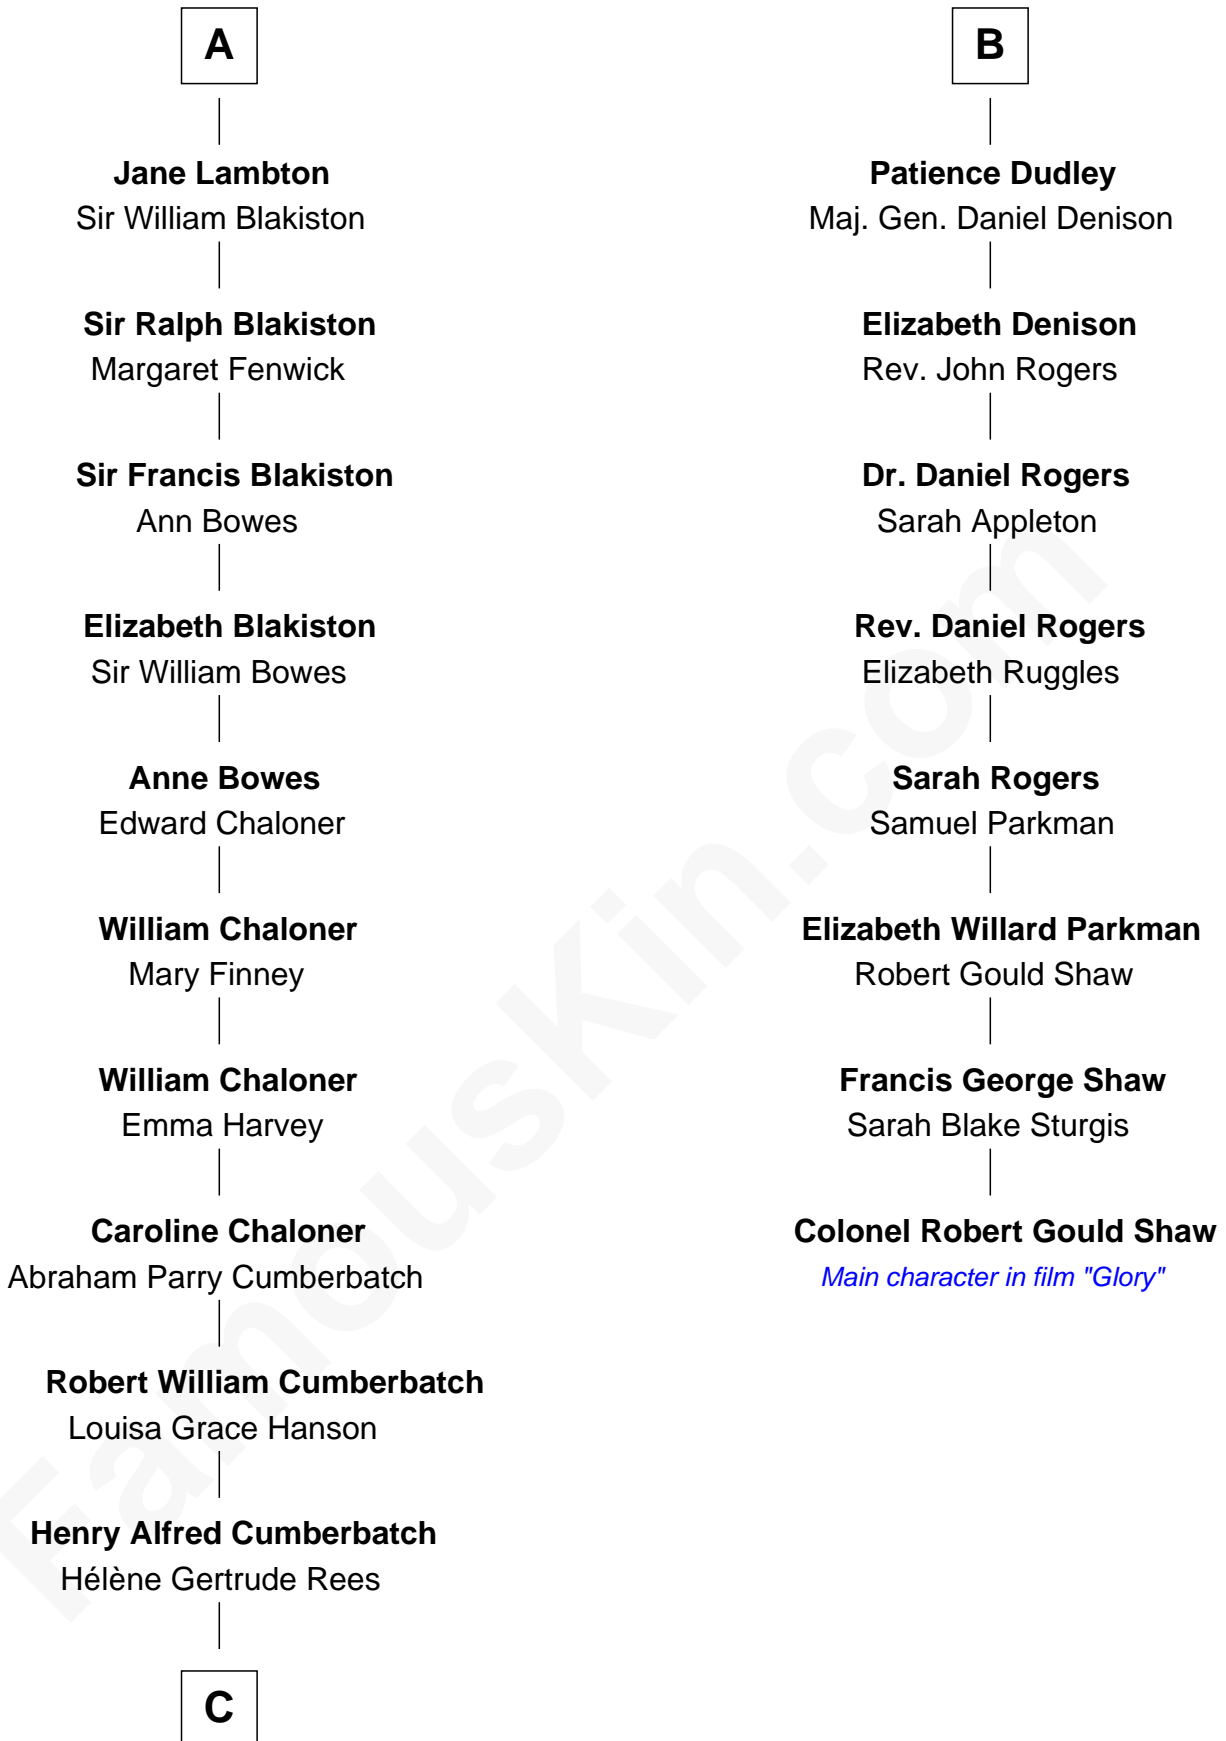

FamousKin.com

Relationship Chart of

Benedict Cumberbatch

Movie, Television and Stage Actor

14th cousin 5 times removed of

Colonel Robert Gould Shaw

U.S. Civil War leader of film "Glory" fame

C