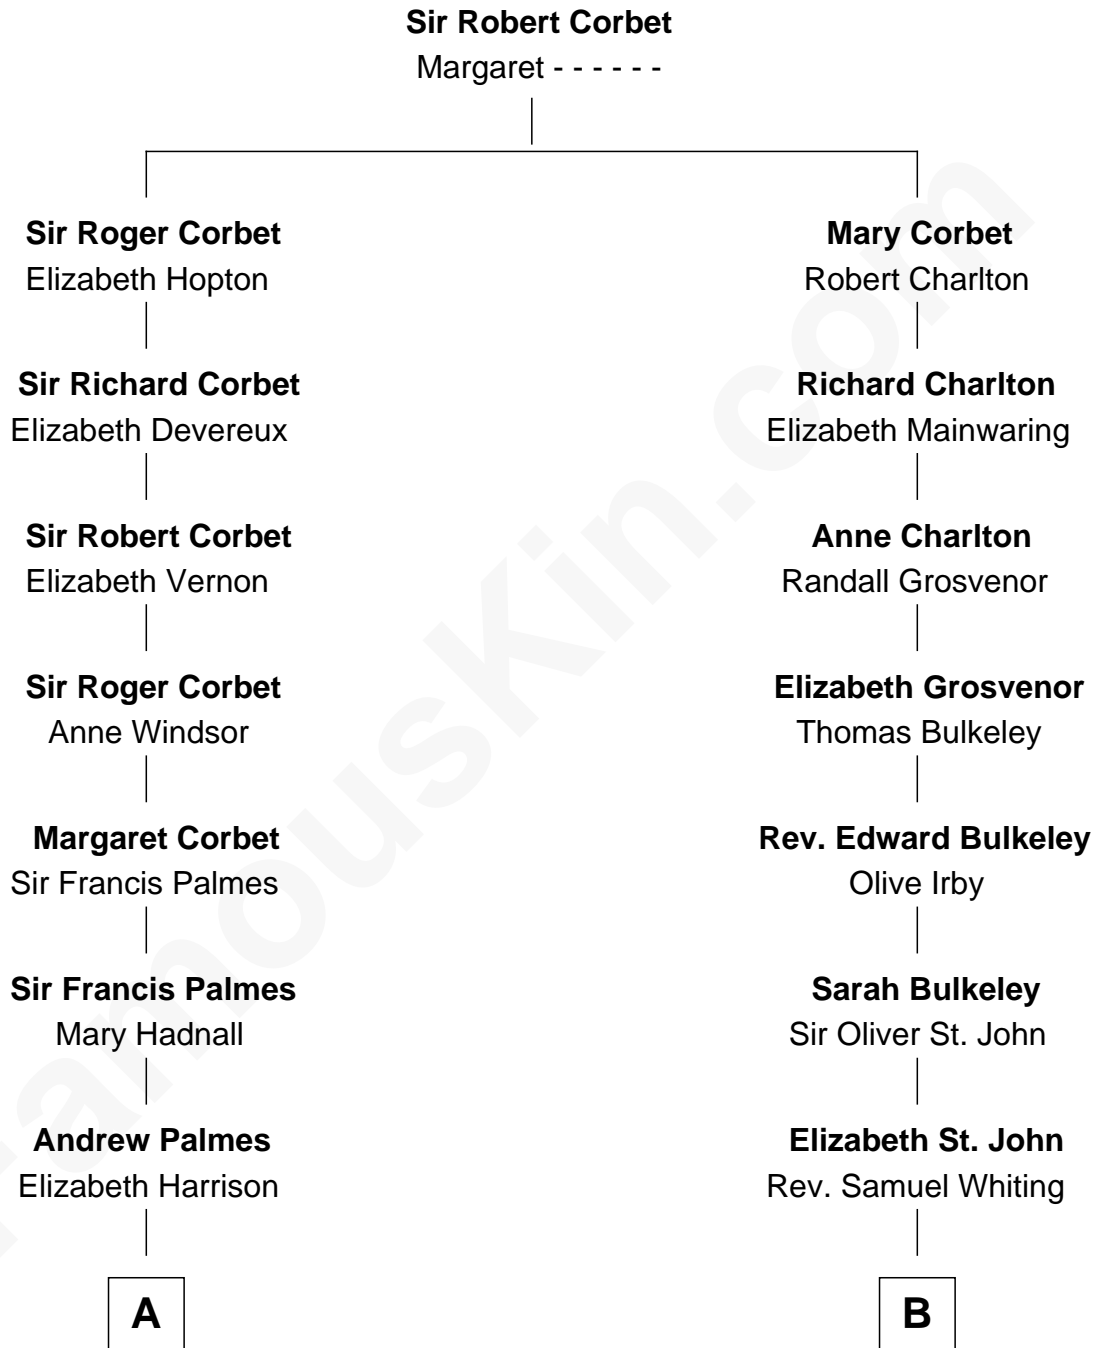

FamousKin.com

Relationship Chart of

Benedict Cumberbatch

Movie, Television and Stage Actor

14th cousin 4 times removed of

Colonel Robert Gould Shaw

U.S. Civil War leader of film "Glory" fame

C

Timothy Carlton Congdon Cumberbatch

Wanda Ventham

Benedict Cumberbatch

Movie, Television and Stage Actor

FamousKin.com