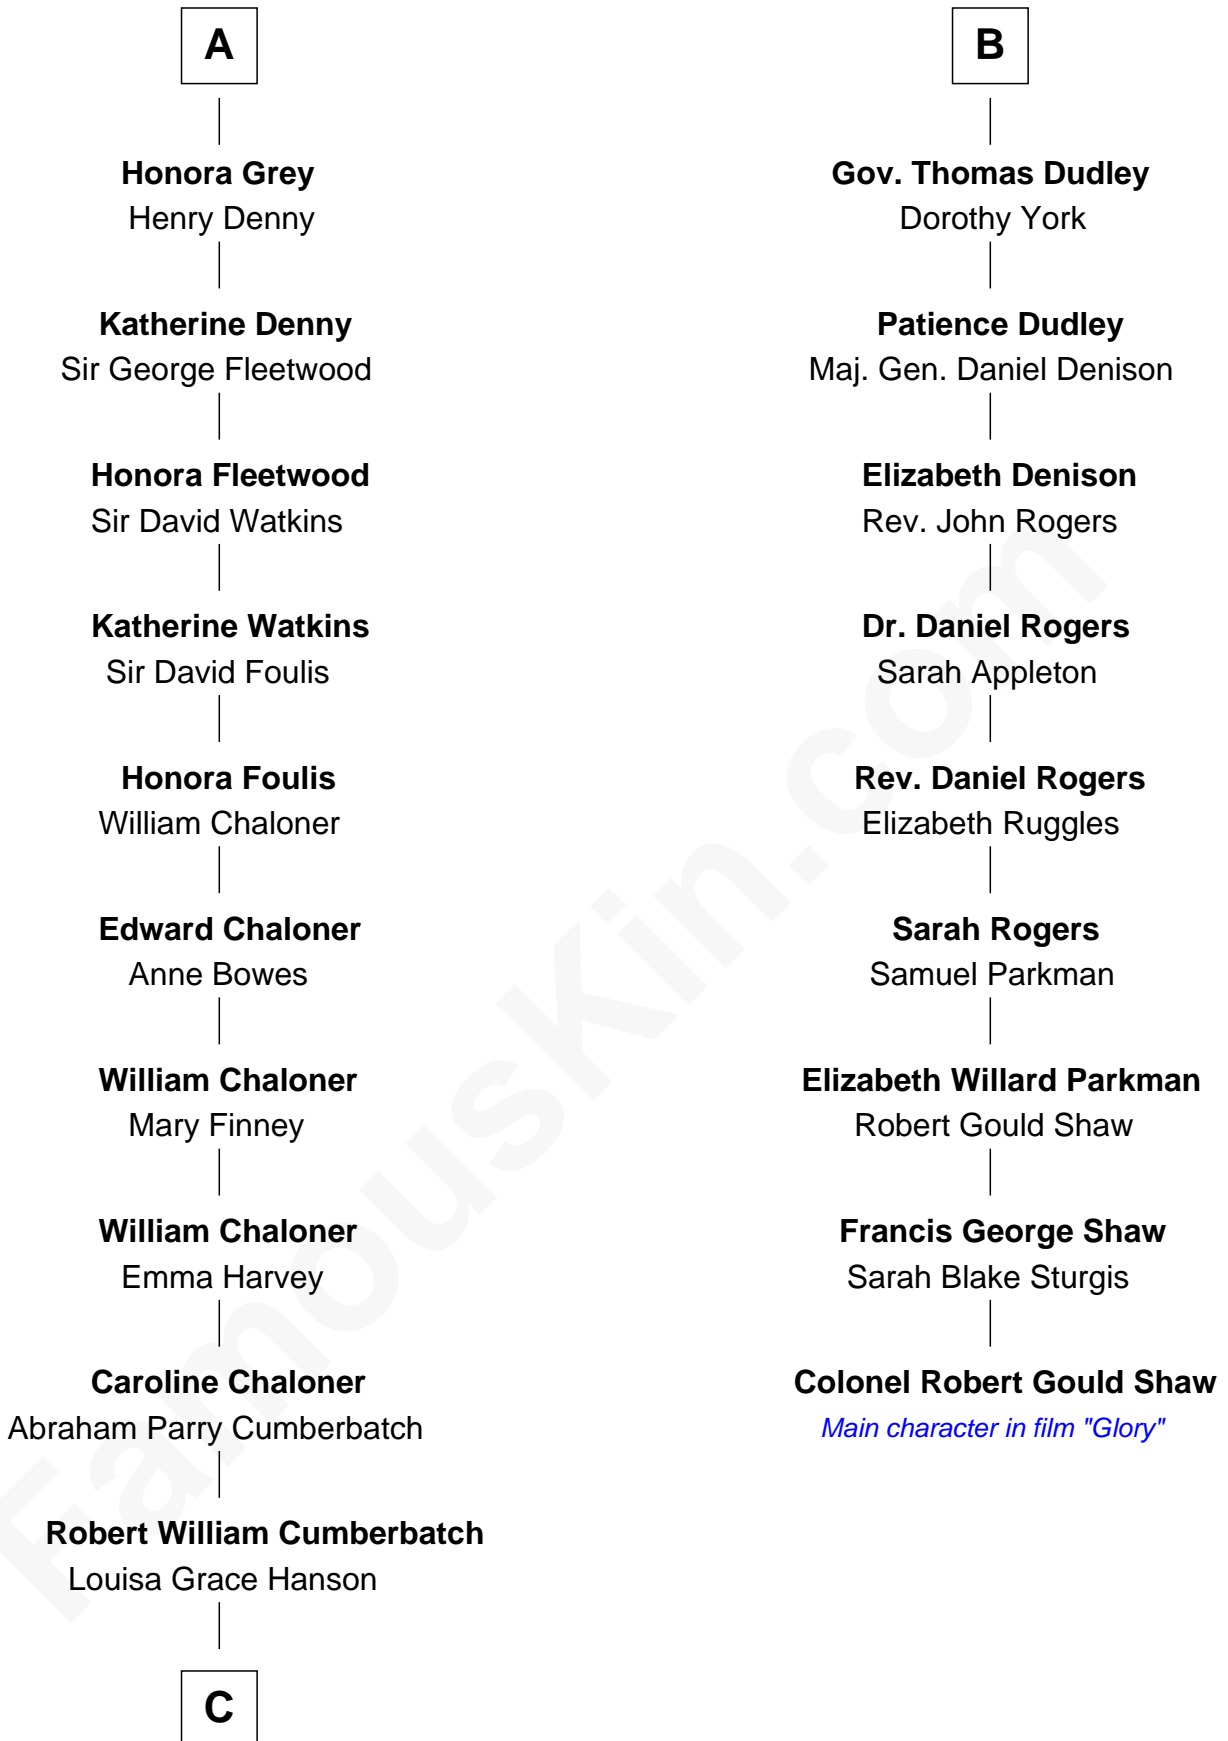

FamousKin.com

Relationship Chart of

Benedict Cumberbatch

Movie, Television and Stage Actor

15th cousin 5 times removed of

Colonel Robert Gould Shaw

U.S. Civil War leader of film "Glory" fame

C

Henry Alfred Cumberbatch

Hélène Gertrude Rees

Henry Carlton Cumberbatch

Pauline Ellen Laing Congdon

Timothy Carlton Congdon Cumberbatch

Wanda Ventham

Benedict Cumberbatch

Movie, Television and Stage Actor