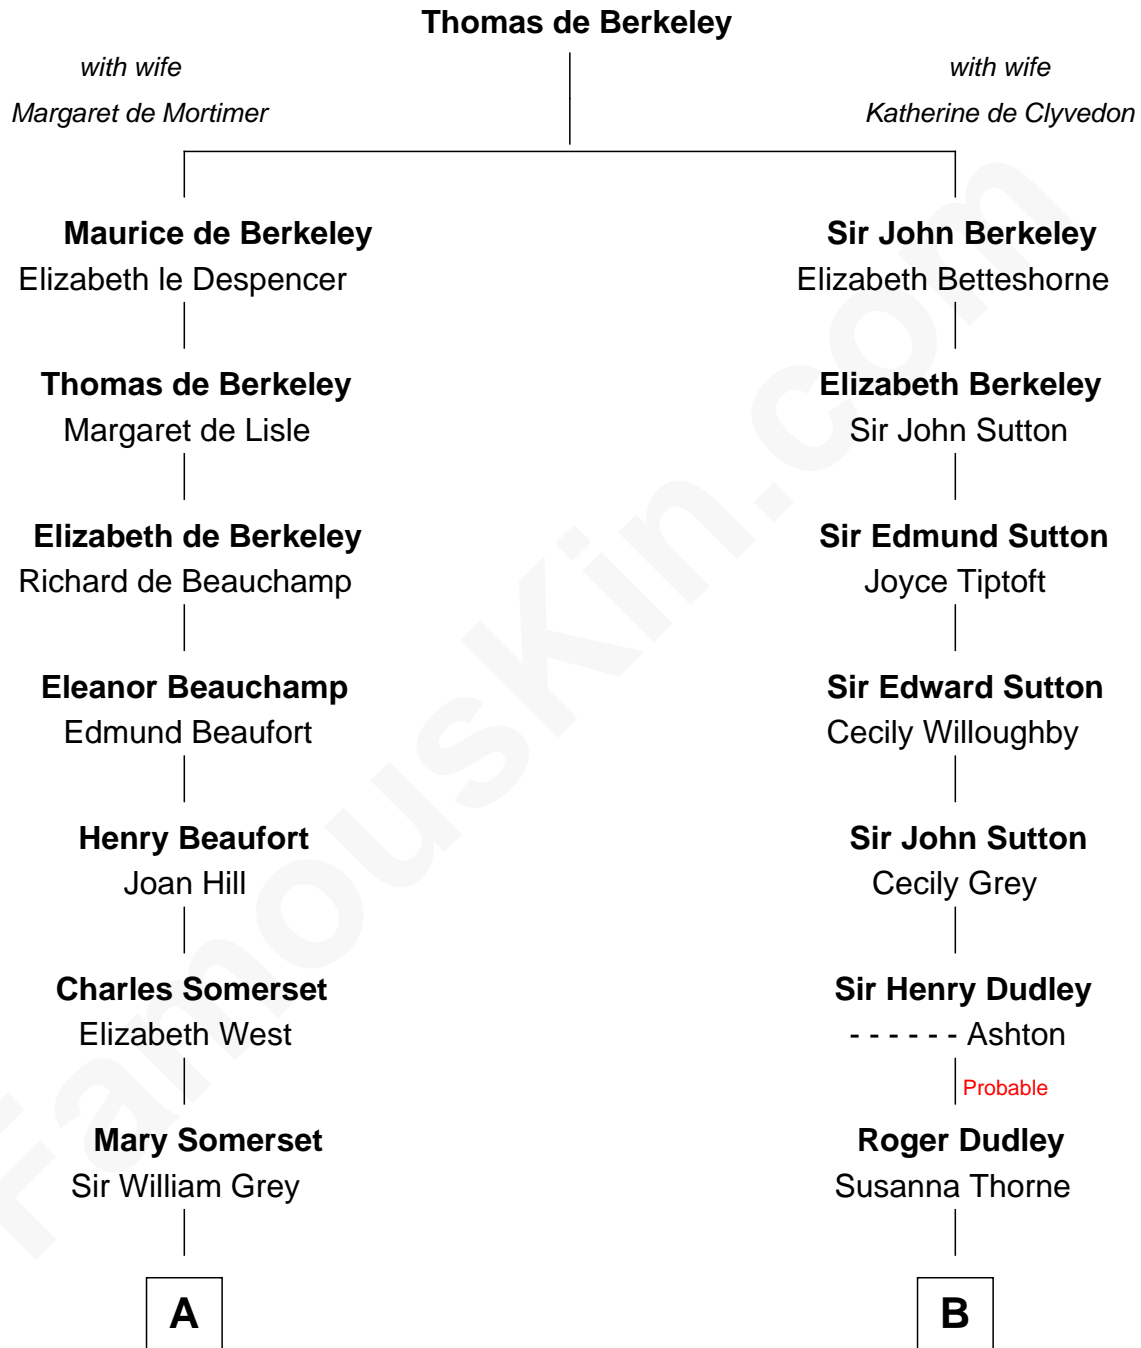

FamousKin.com

Relationship Chart of

Benedict Cumberbatch

Movie, Television and Stage Actor

15th cousin 5 times removed of

Colonel Robert Gould Shaw

U.S. Civil War leader of film "Glory" fame

C

Henry Alfred Cumberbatch

Hélène Gertrude Rees

Henry Carlton Cumberbatch

Pauline Ellen Laing Congdon

Timothy Carlton Congdon Cumberbatch

Wanda Ventham

Benedict Cumberbatch

Movie, Television and Stage Actor