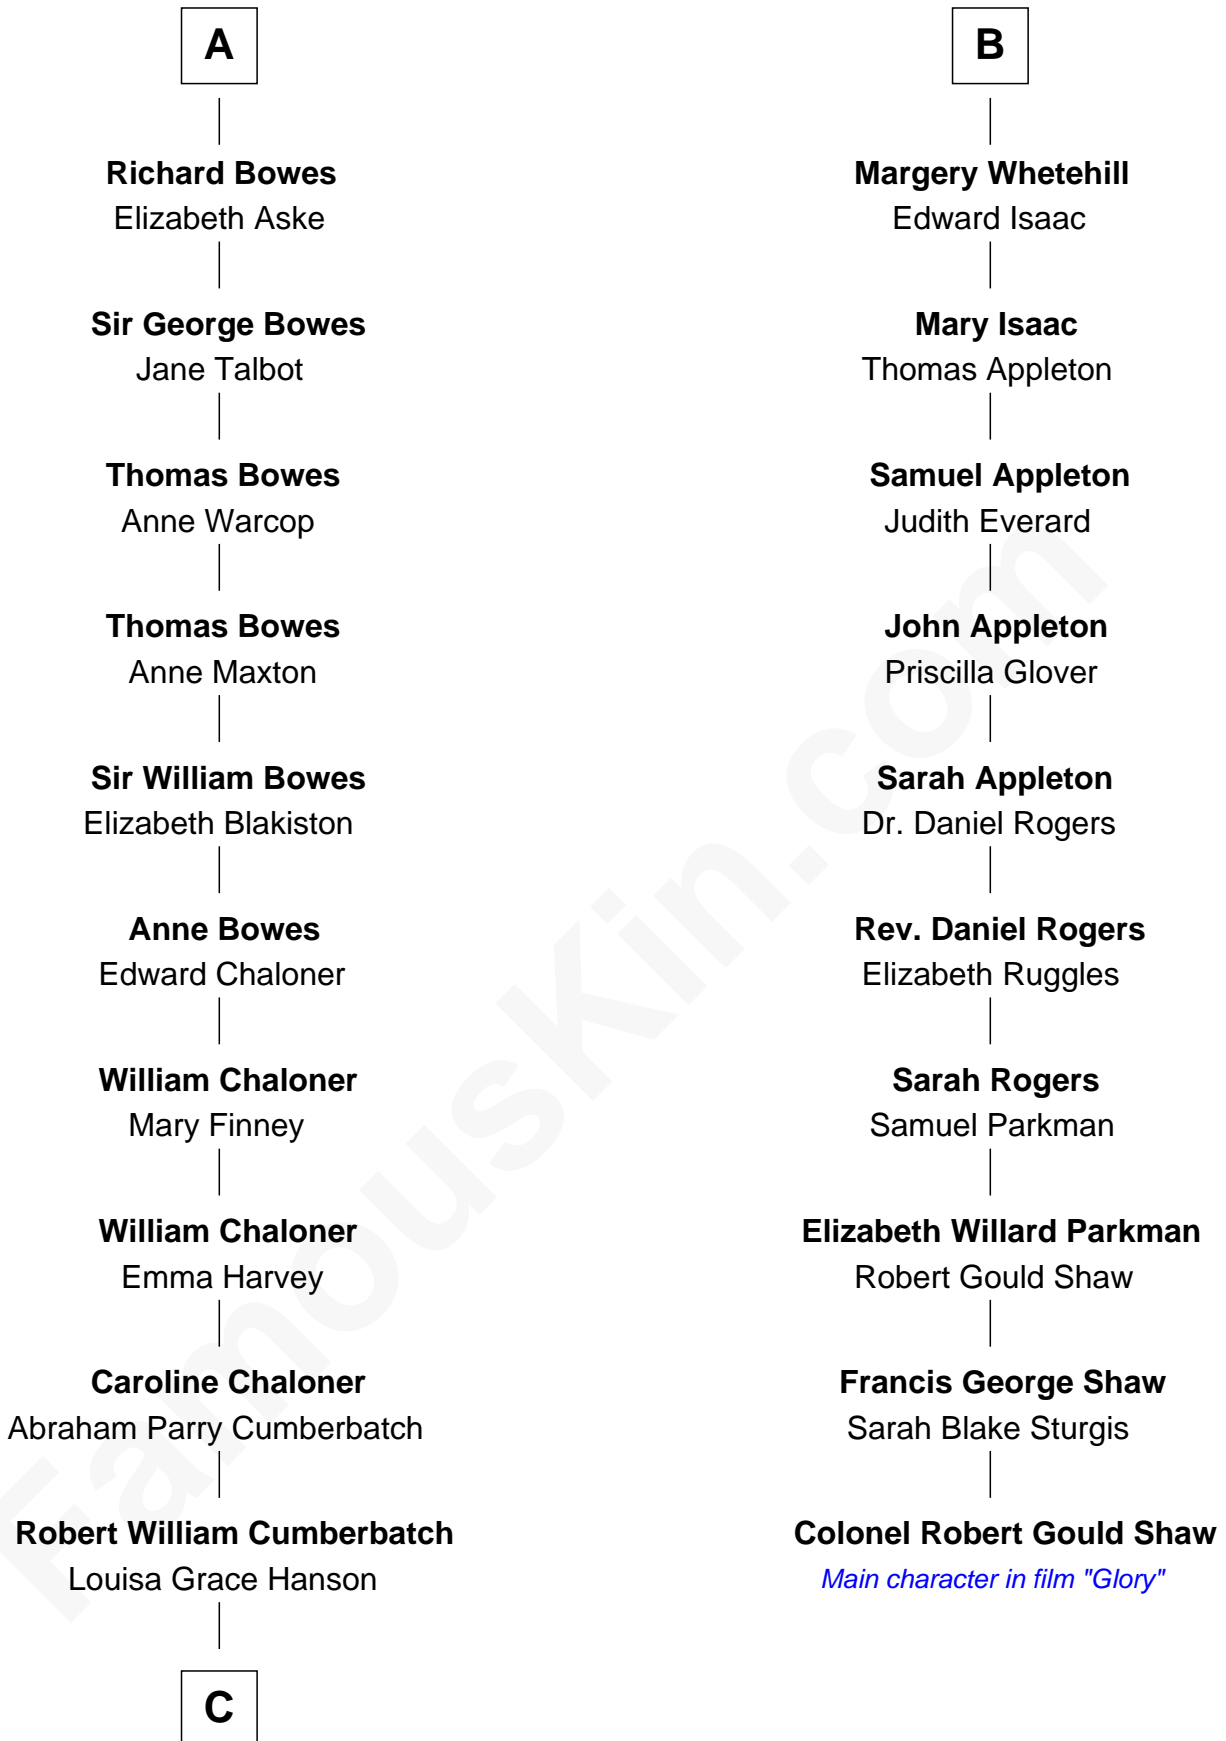

FamousKin.com

Relationship Chart of

Benedict Cumberbatch

Movie, Television and Stage Actor

16th cousin 4 times removed of

Colonel Robert Gould Shaw

U.S. Civil War leader of film "Glory" fame

C

Henry Alfred Cumberbatch

Hélène Gertrude Rees

Henry Carlton Cumberbatch

Pauline Ellen Laing Congdon

Timothy Carlton Congdon Cumberbatch

Wanda Ventham

Benedict Cumberbatch

Movie, Television and Stage Actor