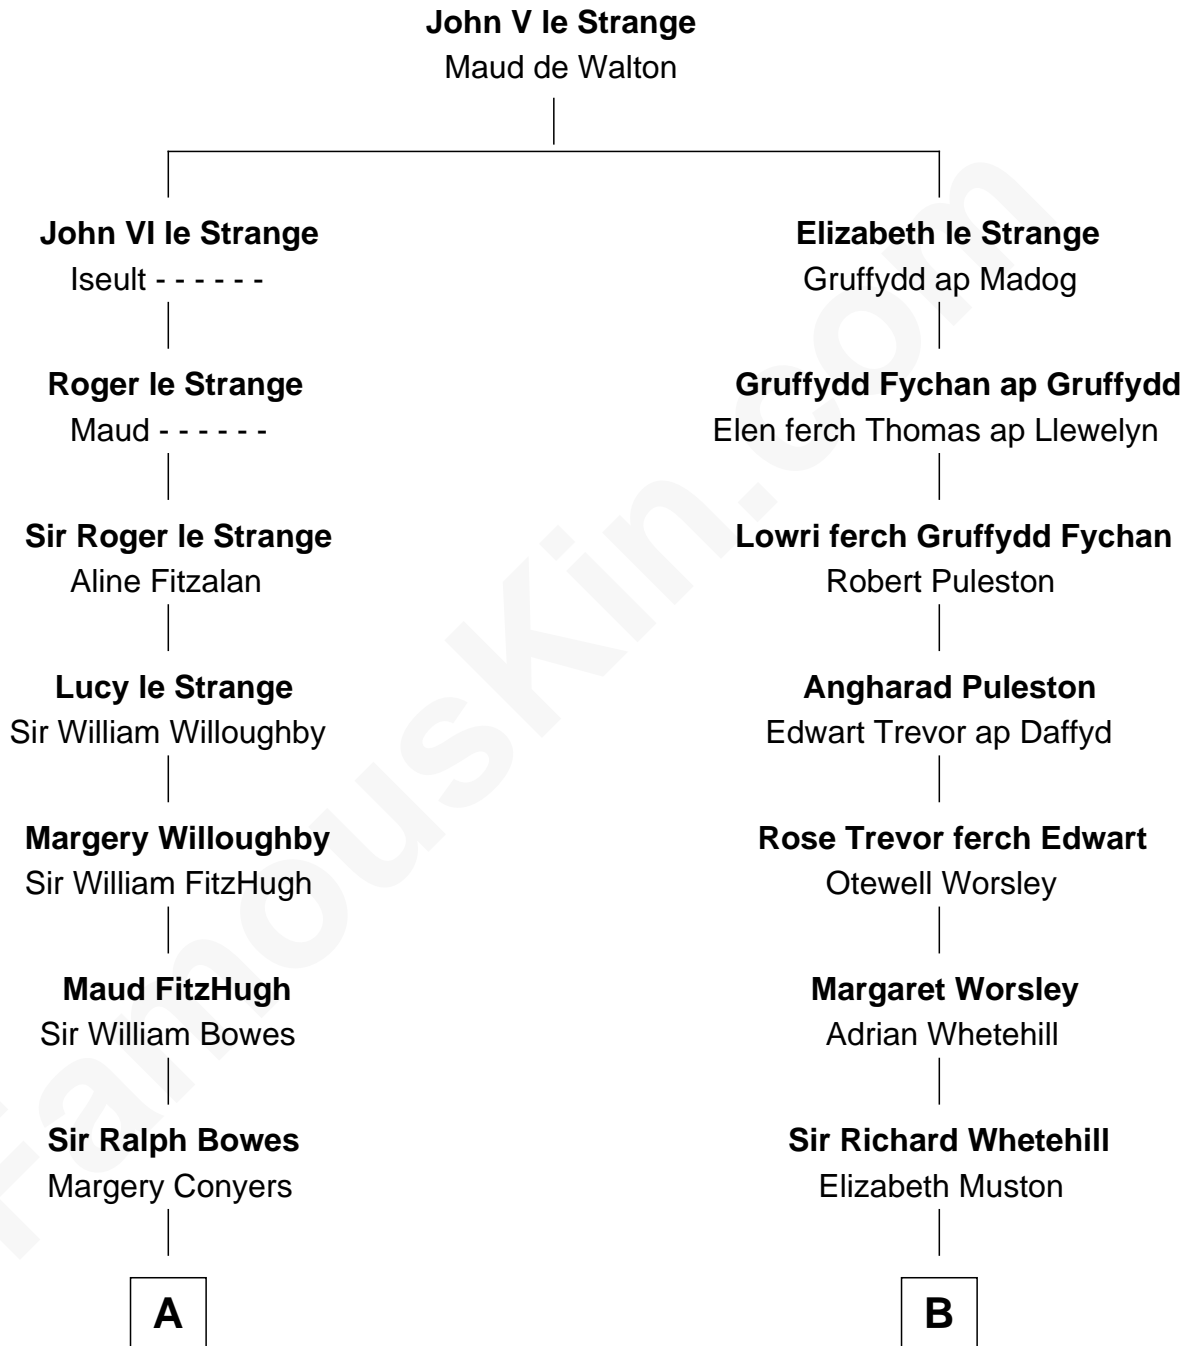

FamousKin.com

Relationship Chart of

Benedict Cumberbatch

Movie, Television and Stage Actor

16th cousin 4 times removed of

Colonel Robert Gould Shaw

U.S. Civil War leader of film "Glory" fame

C

Henry Alfred Cumberbatch

Hélène Gertrude Rees

Henry Carlton Cumberbatch

Pauline Ellen Laing Congdon

Timothy Carlton Congdon Cumberbatch

Wanda Ventham

Benedict Cumberbatch

Movie, Television and Stage Actor