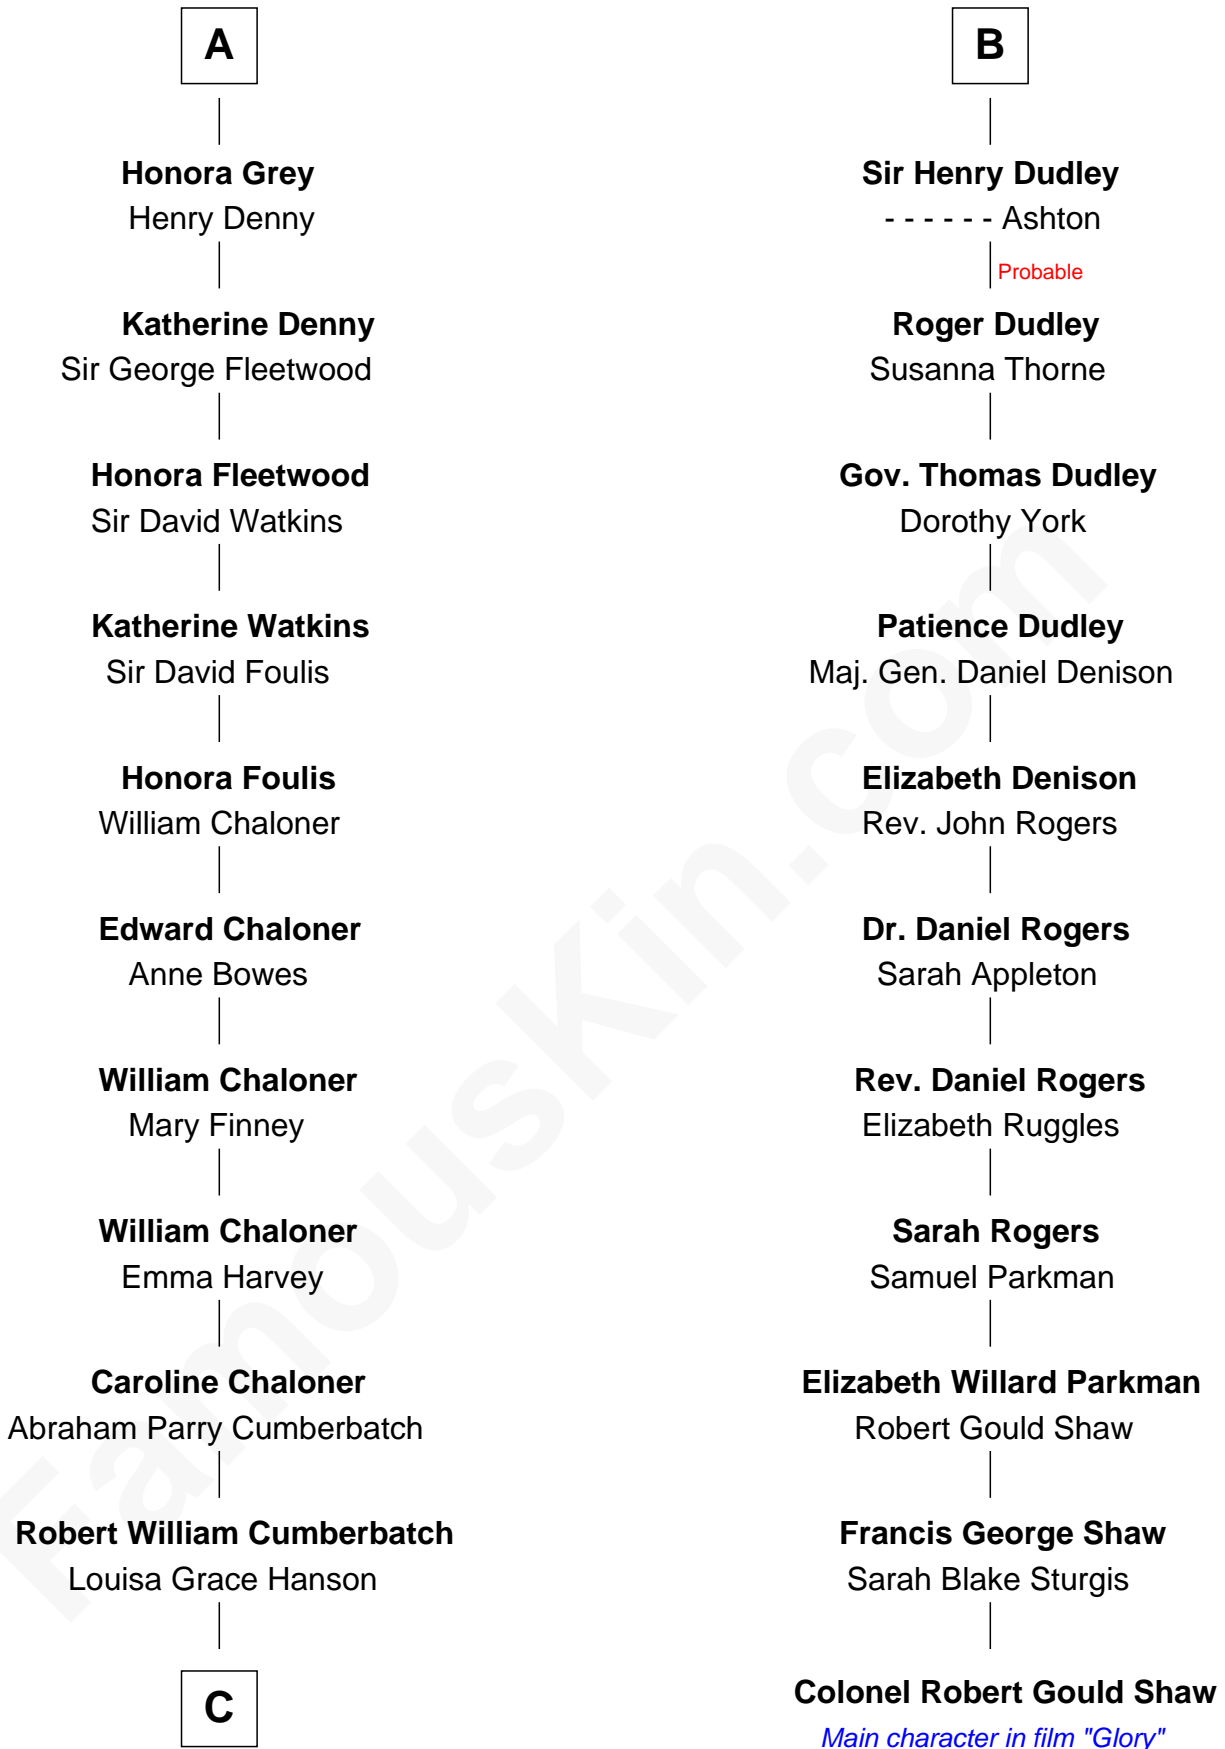

FamousKin.com

Relationship Chart of Benedict Cumberbatch

Movie, Television and Stage Actor

17th cousin 3 times removed of

Colonel Robert Gould Shaw

U.S. Civil War leader of film "Glory" fame

C

Henry Alfred Cumberbatch

Hélène Gertrude Rees

Henry Carlton Cumberbatch

Pauline Ellen Laing Congdon

Timothy Carlton Congdon Cumberbatch

Wanda Ventham

Benedict Cumberbatch

Movie, Television and Stage Actor

FamousKin.com