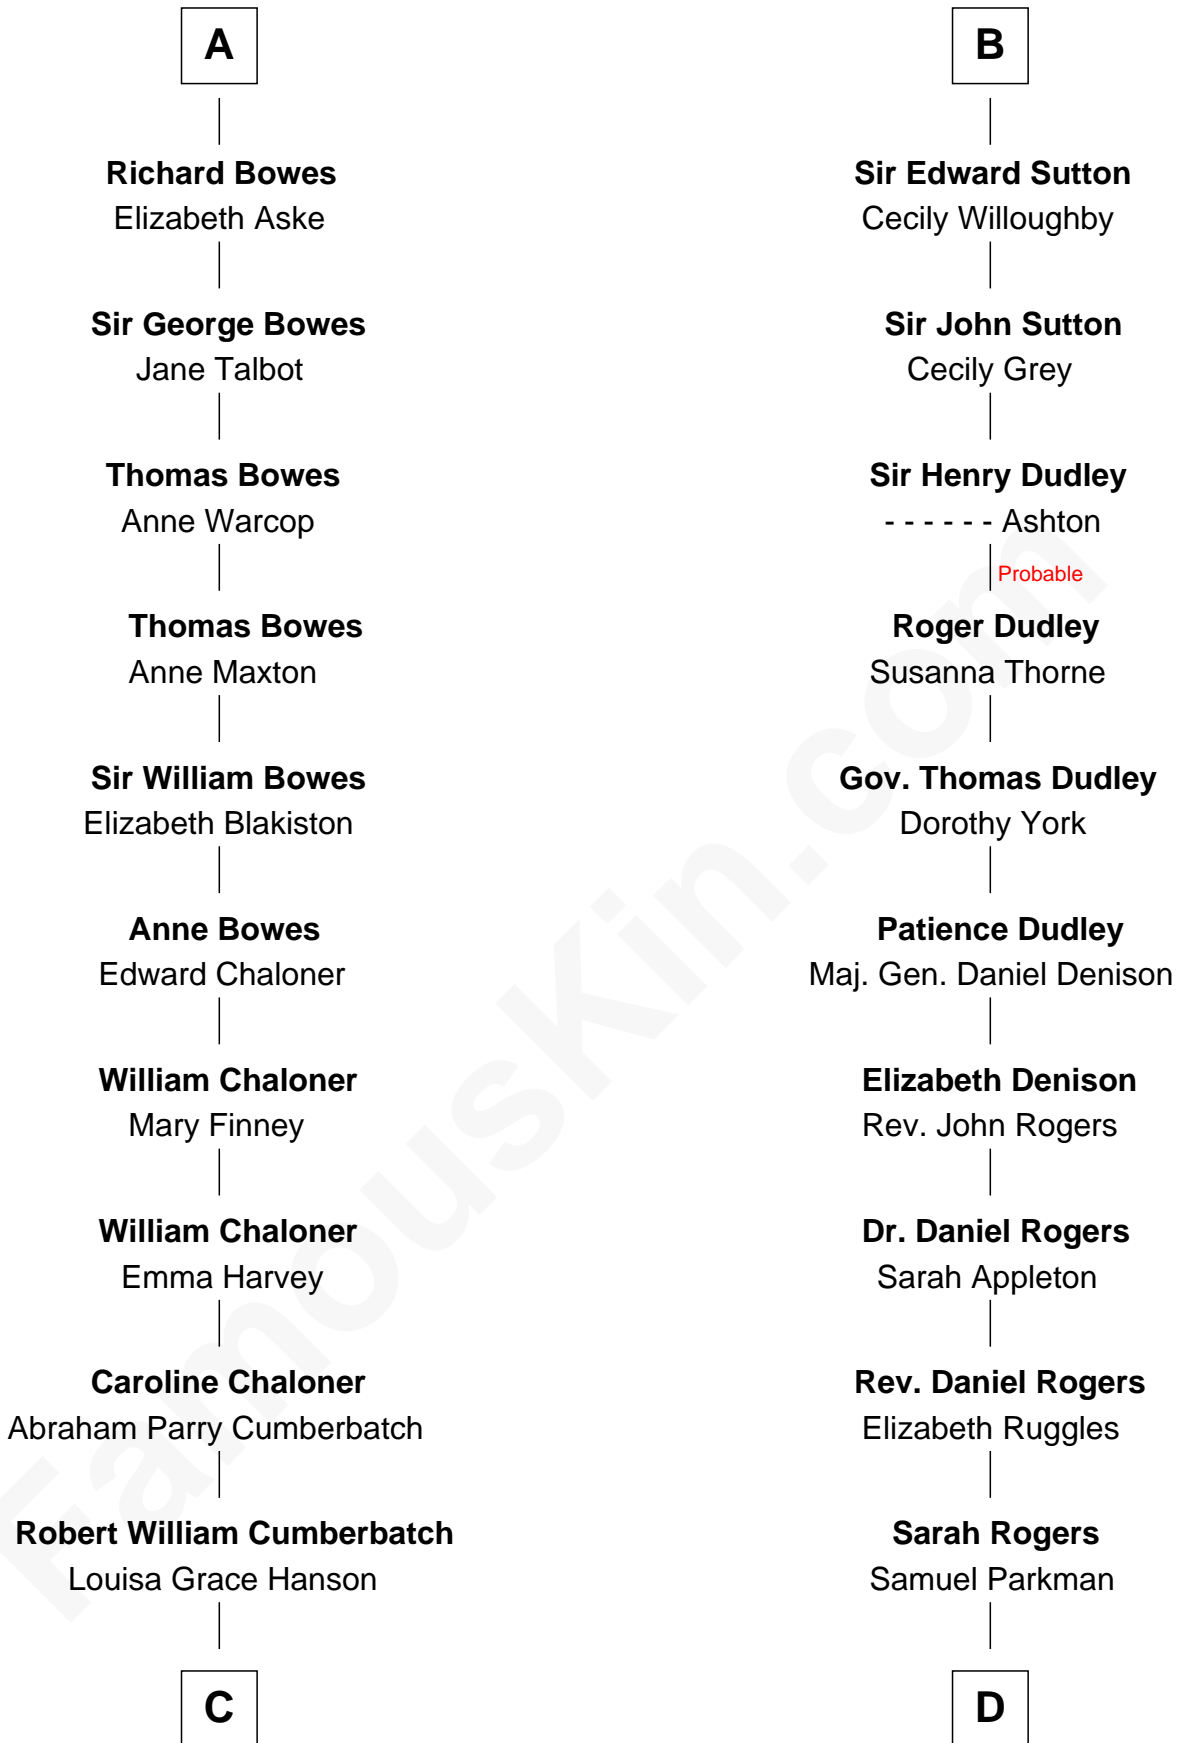

FamousKin.com

Relationship Chart of

Benedict Cumberbatch

Movie, Television and Stage Actor

19th cousin 1 time removed of

Colonel Robert Gould Shaw

U.S. Civil War leader of film "Glory" fame

C

Henry Alfred Cumberbatch
Hélène Gertrude Rees

Henry Carlton Cumberbatch
Pauline Ellen Laing Congdon

Timothy Carlton Congdon Cumberbatch
Wanda Ventham

Benedict Cumberbatch
Movie, Television and Stage Actor

D

Elizabeth Willard Parkman
Robert Gould Shaw

Francis George Shaw
Sarah Blake Sturgis

Colonel Robert Gould Shaw
Main character in film "Glory"