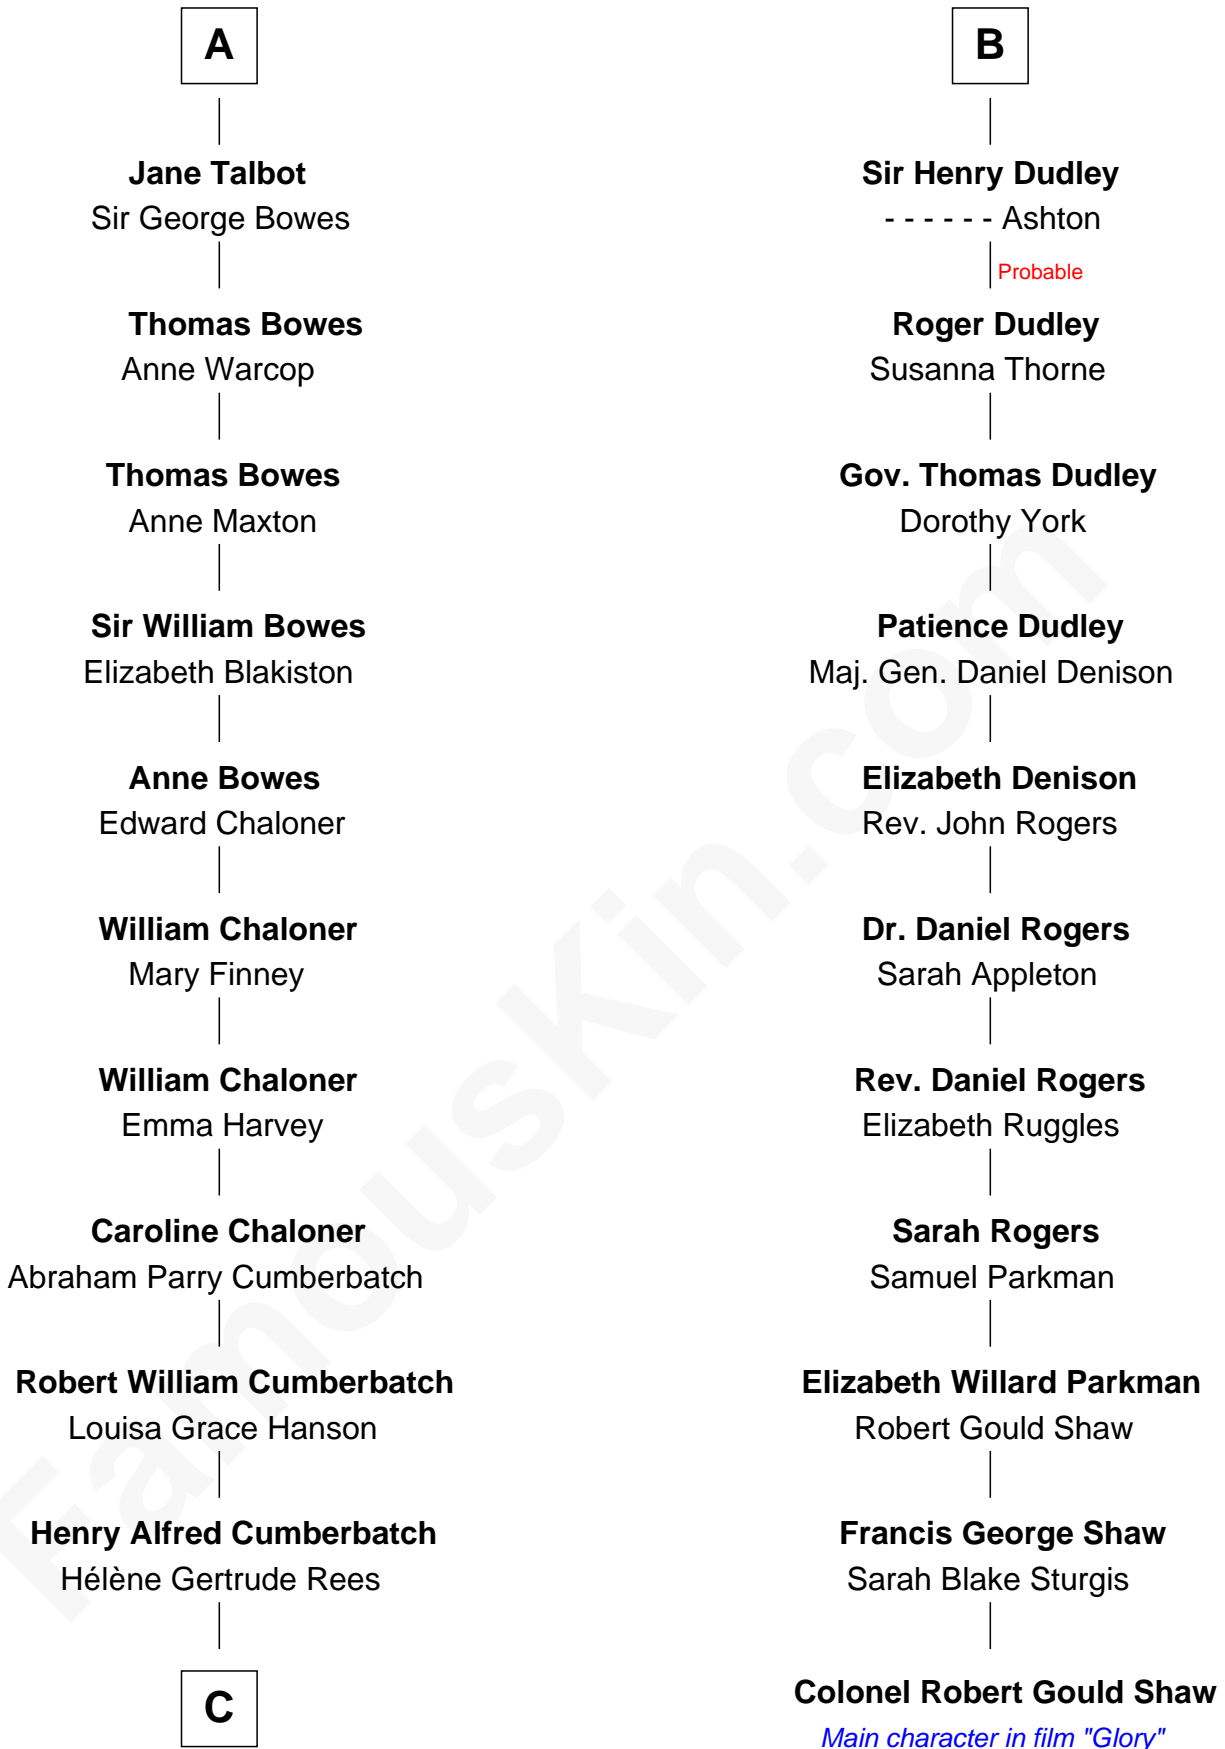

FamousKin.com

Relationship Chart of

Benedict Cumberbatch

Movie, Television and Stage Actor

17th cousin 2 times removed of

Colonel Robert Gould Shaw

U.S. Civil War leader of film "Glory" fame

Sir William de Ros
Margery de Badlesmere

C

Henry Carlton Cumberbatch

Pauline Ellen Laing Congdon

Timothy Carlton Congdon Cumberbatch

Wanda Ventham

Benedict Cumberbatch

Movie, Television and Stage Actor

FamousKin.com