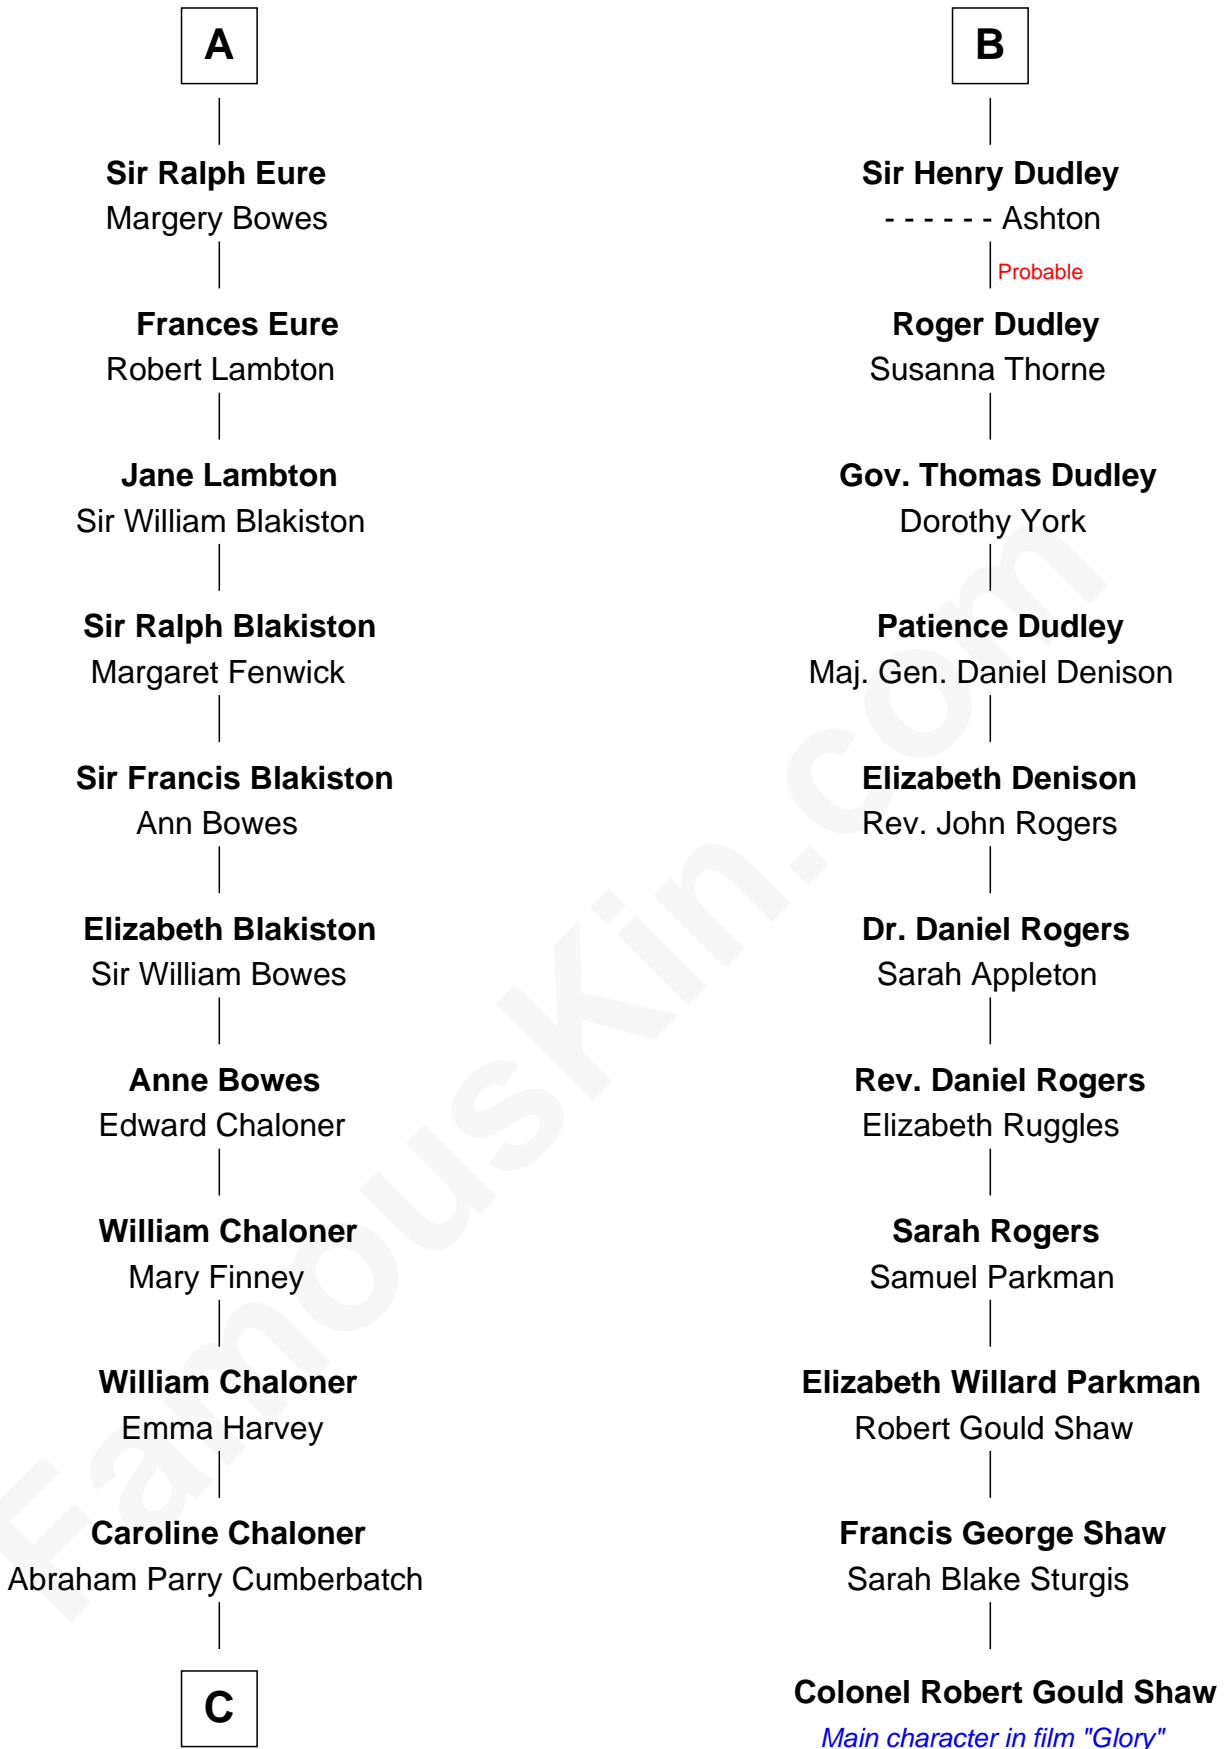

FamousKin.com

Relationship Chart of

Benedict Cumberbatch

Movie, Television and Stage Actor

17th cousin 4 times removed of

Colonel Robert Gould Shaw

U.S. Civil War leader of film "Glory" fame

C

Robert William Cumberbatch

Louisa Grace Hanson

Henry Alfred Cumberbatch

Hélène Gertrude Rees

Henry Carlton Cumberbatch

Pauline Ellen Laing Congdon

Timothy Carlton Congdon Cumberbatch

Wanda Ventham