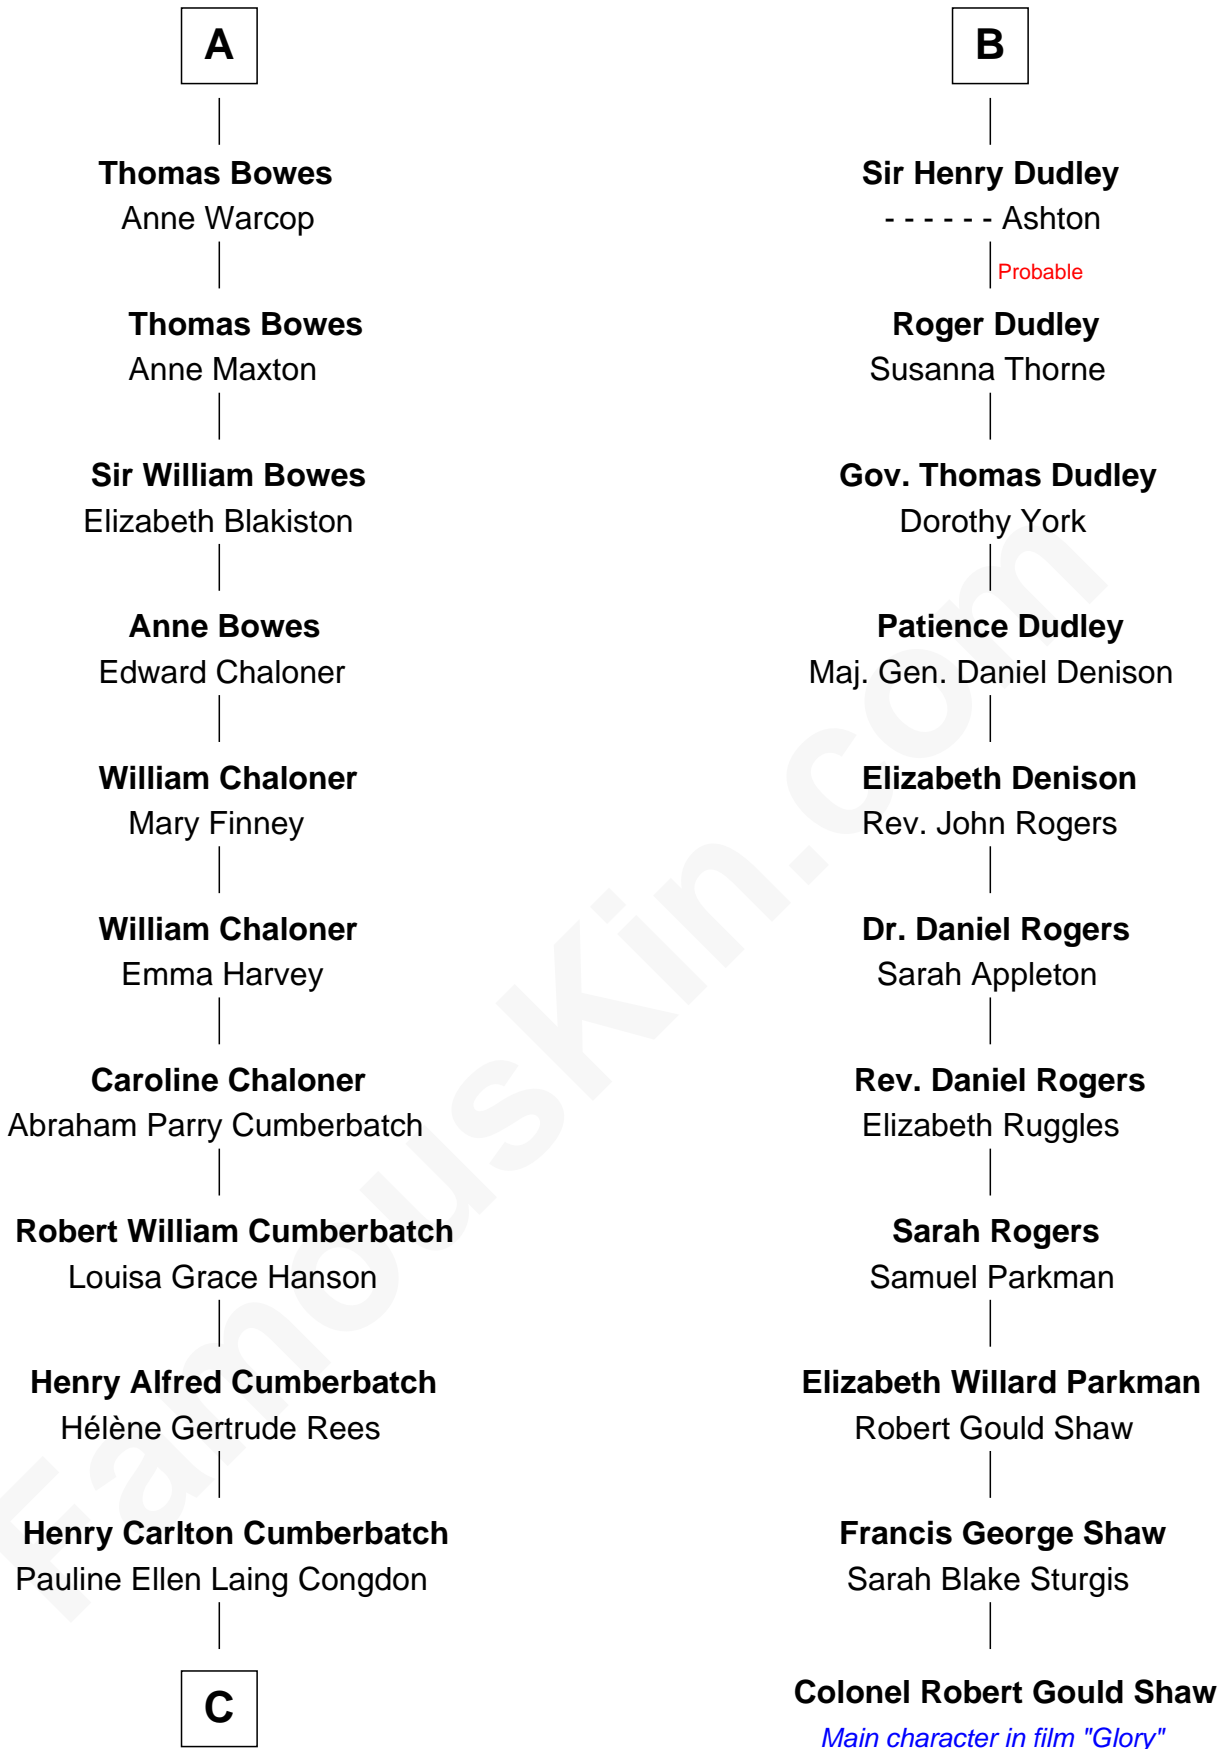

## Relationship Chart of

### Benedict Cumberbatch

Movie, Television and Stage Actor

17th cousin 1 time removed of

### Colonel Robert Gould Shaw

U.S. Civil War leader of film "Glory" fame

**Timothy Carlton Congdon Cumberbatch**

Wanda Ventham

**Benedict Cumberbatch**

*Movie, Television and Stage Actor*

FamousKin.com