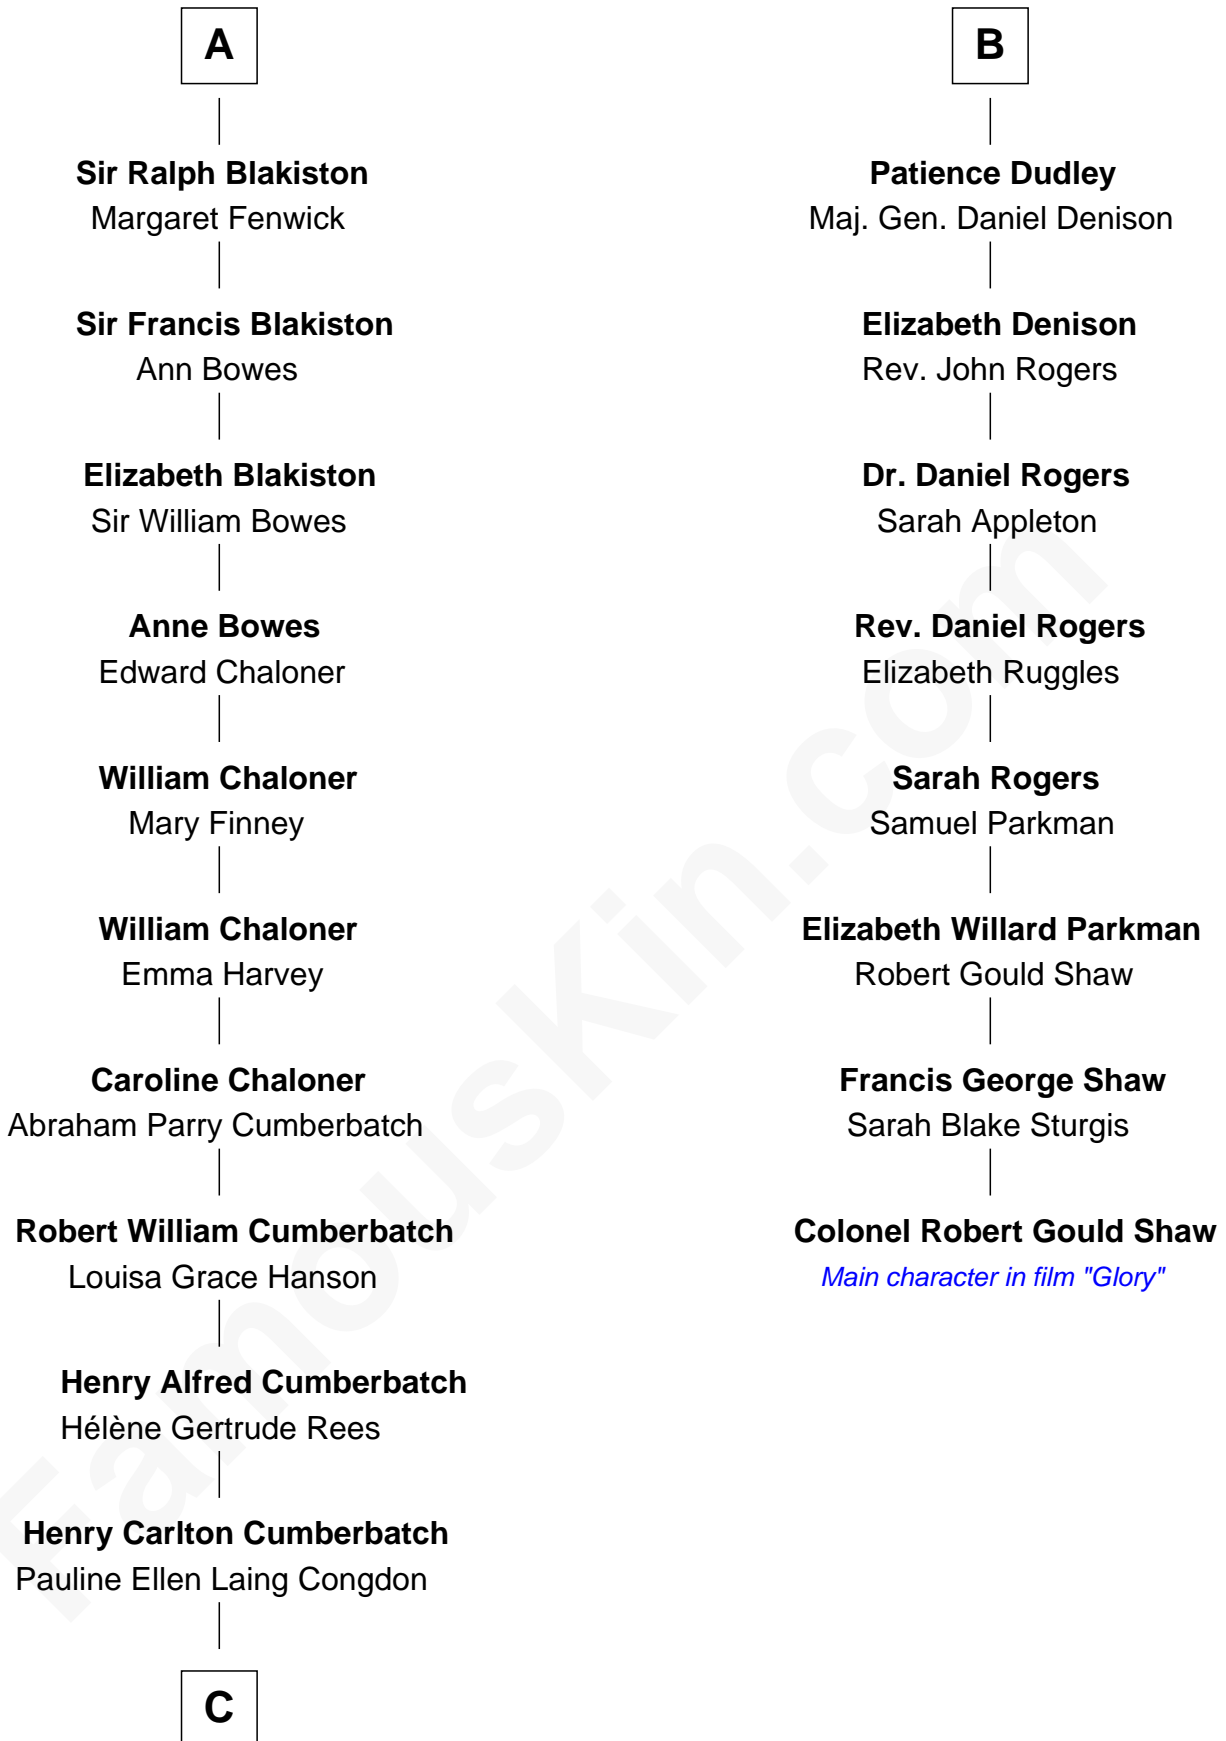

## Relationship Chart of Benedict Cumberbatch

Movie, Television and Stage Actor

14th cousin 4 times removed of

## Colonel Robert Gould Shaw

U.S. Civil War leader of film "Glory" fame

**Timothy Carlton Congdon Cumberbatch**

Wanda Ventham

**Benedict Cumberbatch**

*Movie, Television and Stage Actor*

FamousKin.com