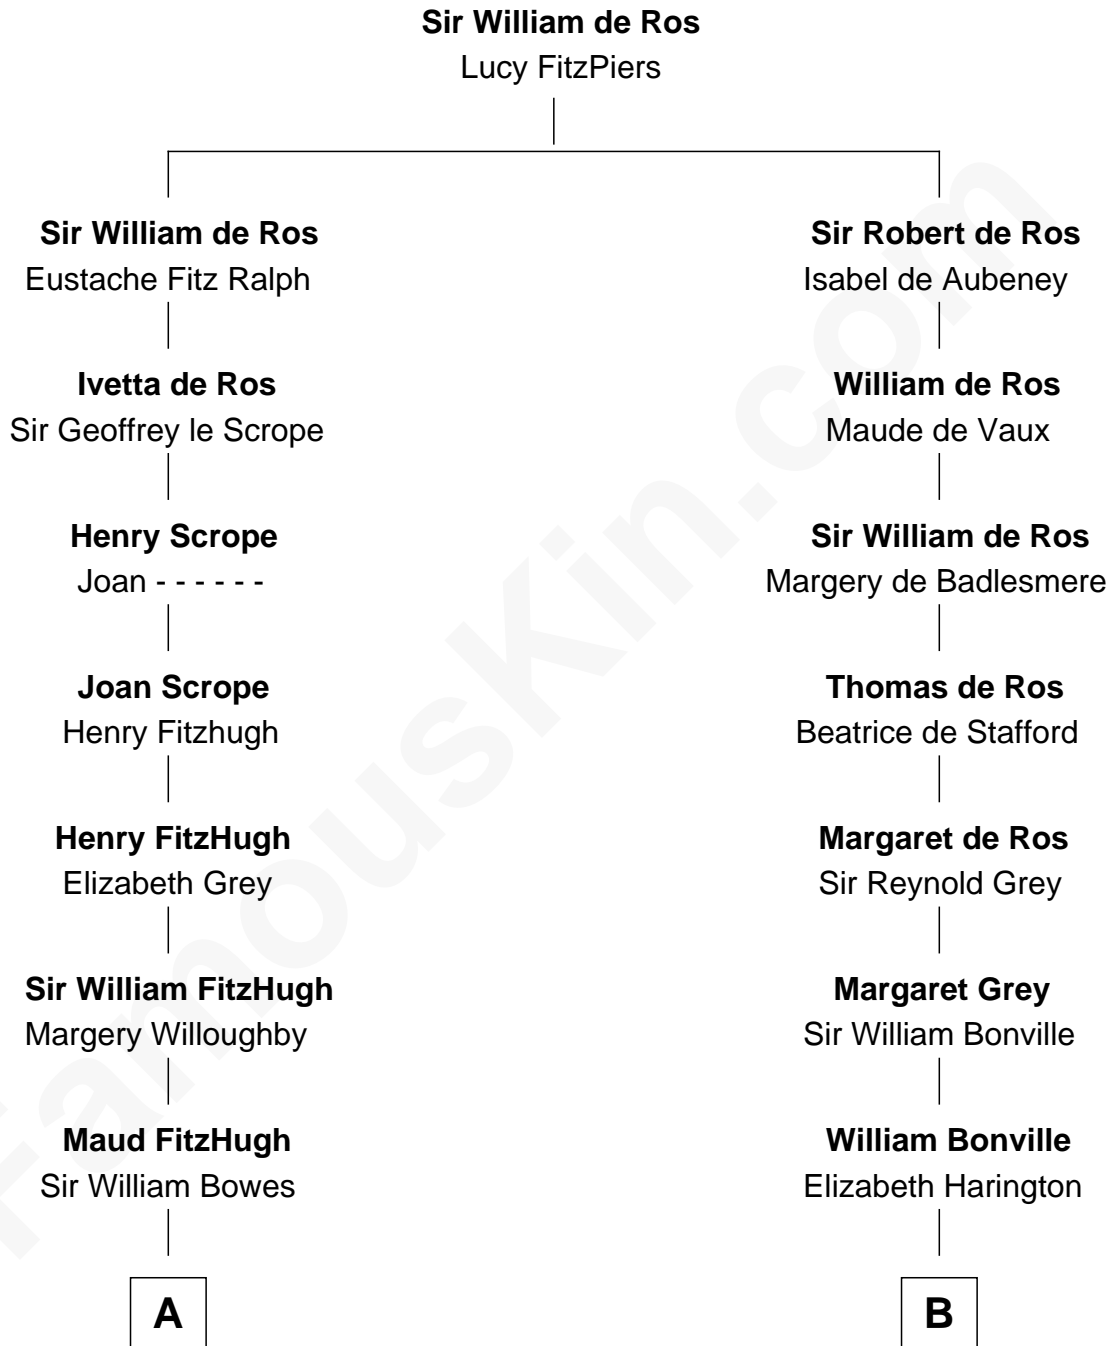

FamousKin.com

Relationship Chart of

Benedict Cumberbatch

Movie, Television and Stage Actor

20th cousin 1 time removed of

Colonel Robert Gould Shaw

U.S. Civil War leader of film "Glory" fame

C

Robert William Cumberbatch

Louisa Grace Hanson

Henry Alfred Cumberbatch

Hélène Gertrude Rees

Henry Carlton Cumberbatch

Pauline Ellen Laing Congdon

Timothy Carlton Congdon Cumberbatch

Wanda Ventham

Sarah Blake Sturgis

Colonel Robert Gould Shaw

Main character in film "Glory"