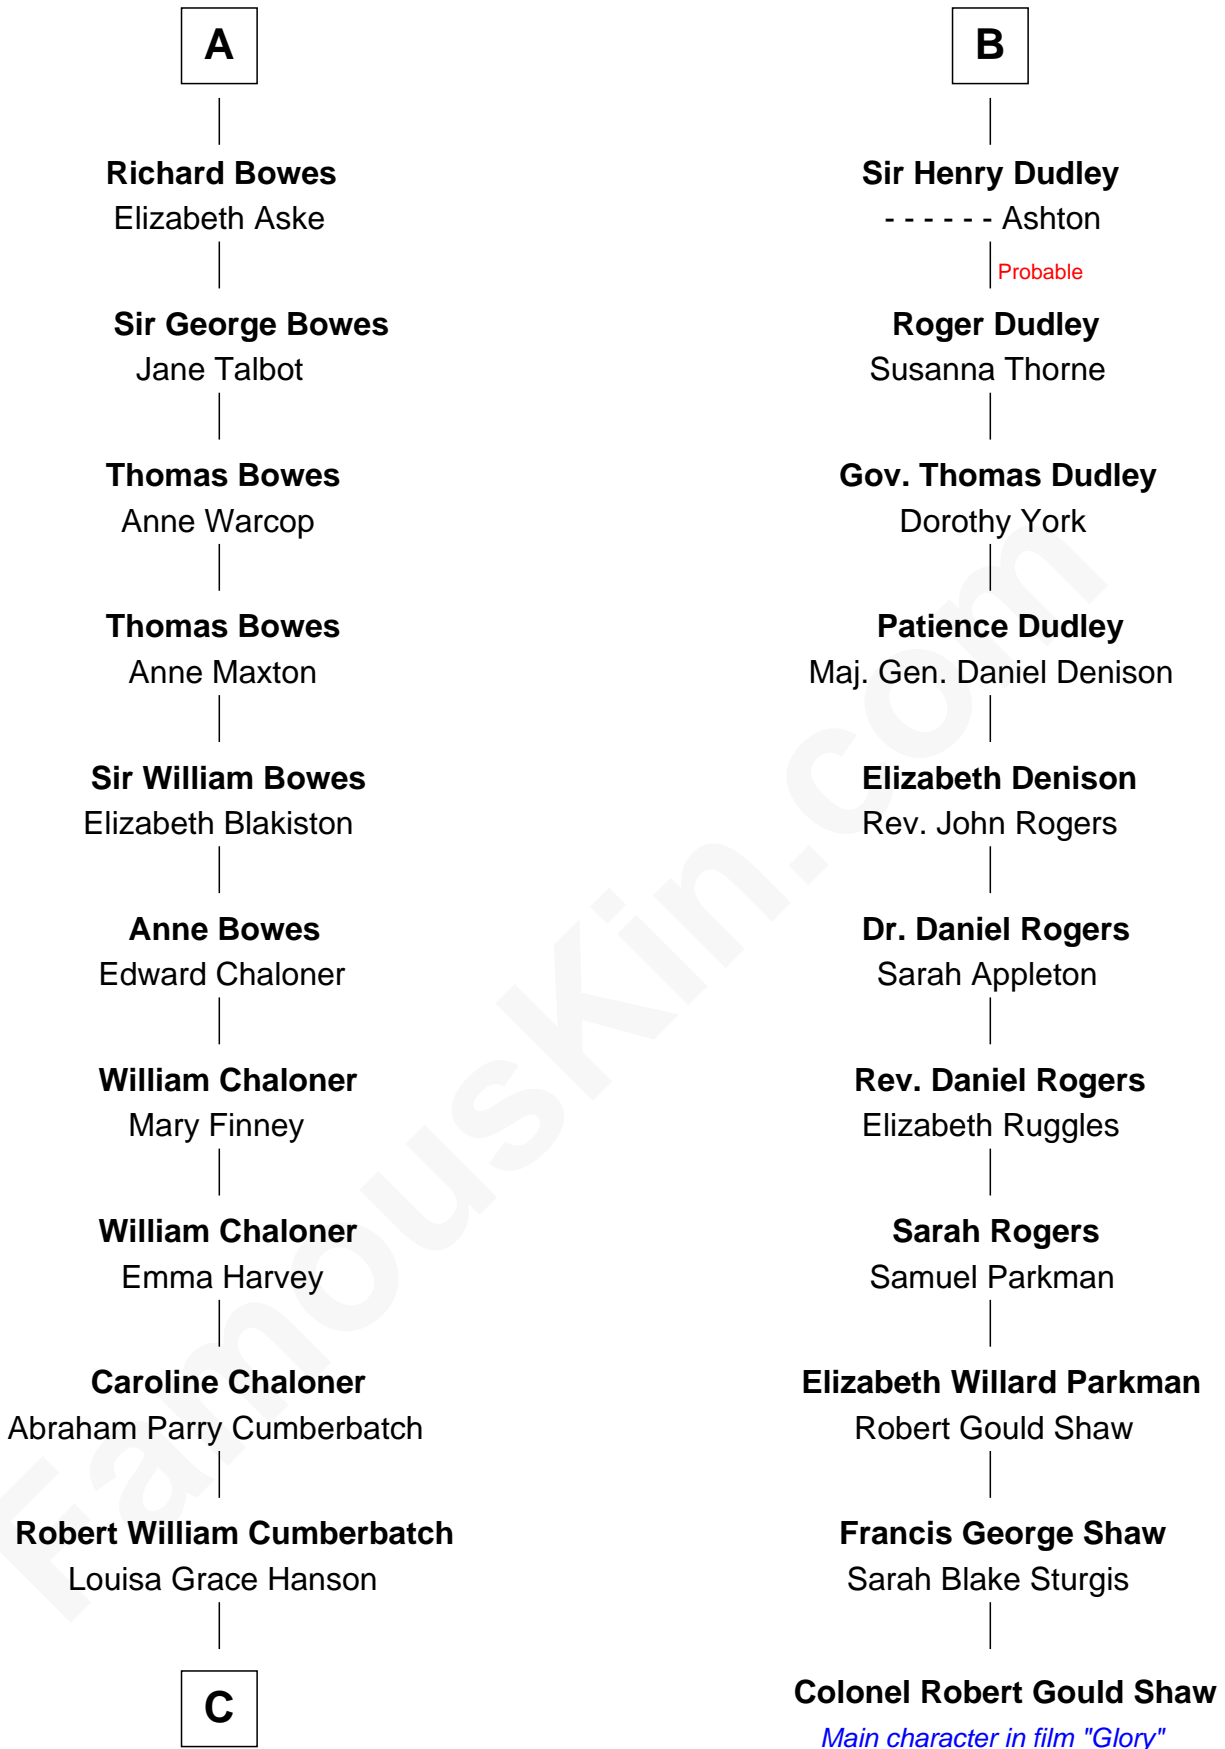

FamousKin.com

Relationship Chart of

Benedict Cumberbatch

Movie, Television and Stage Actor

17th cousin 3 times removed of

Colonel Robert Gould Shaw

U.S. Civil War leader of film "Glory" fame

C

Henry Alfred Cumberbatch

Hélène Gertrude Rees

Henry Carlton Cumberbatch

Pauline Ellen Laing Congdon

Timothy Carlton Congdon Cumberbatch

Wanda Ventham

Benedict Cumberbatch

Movie, Television and Stage Actor