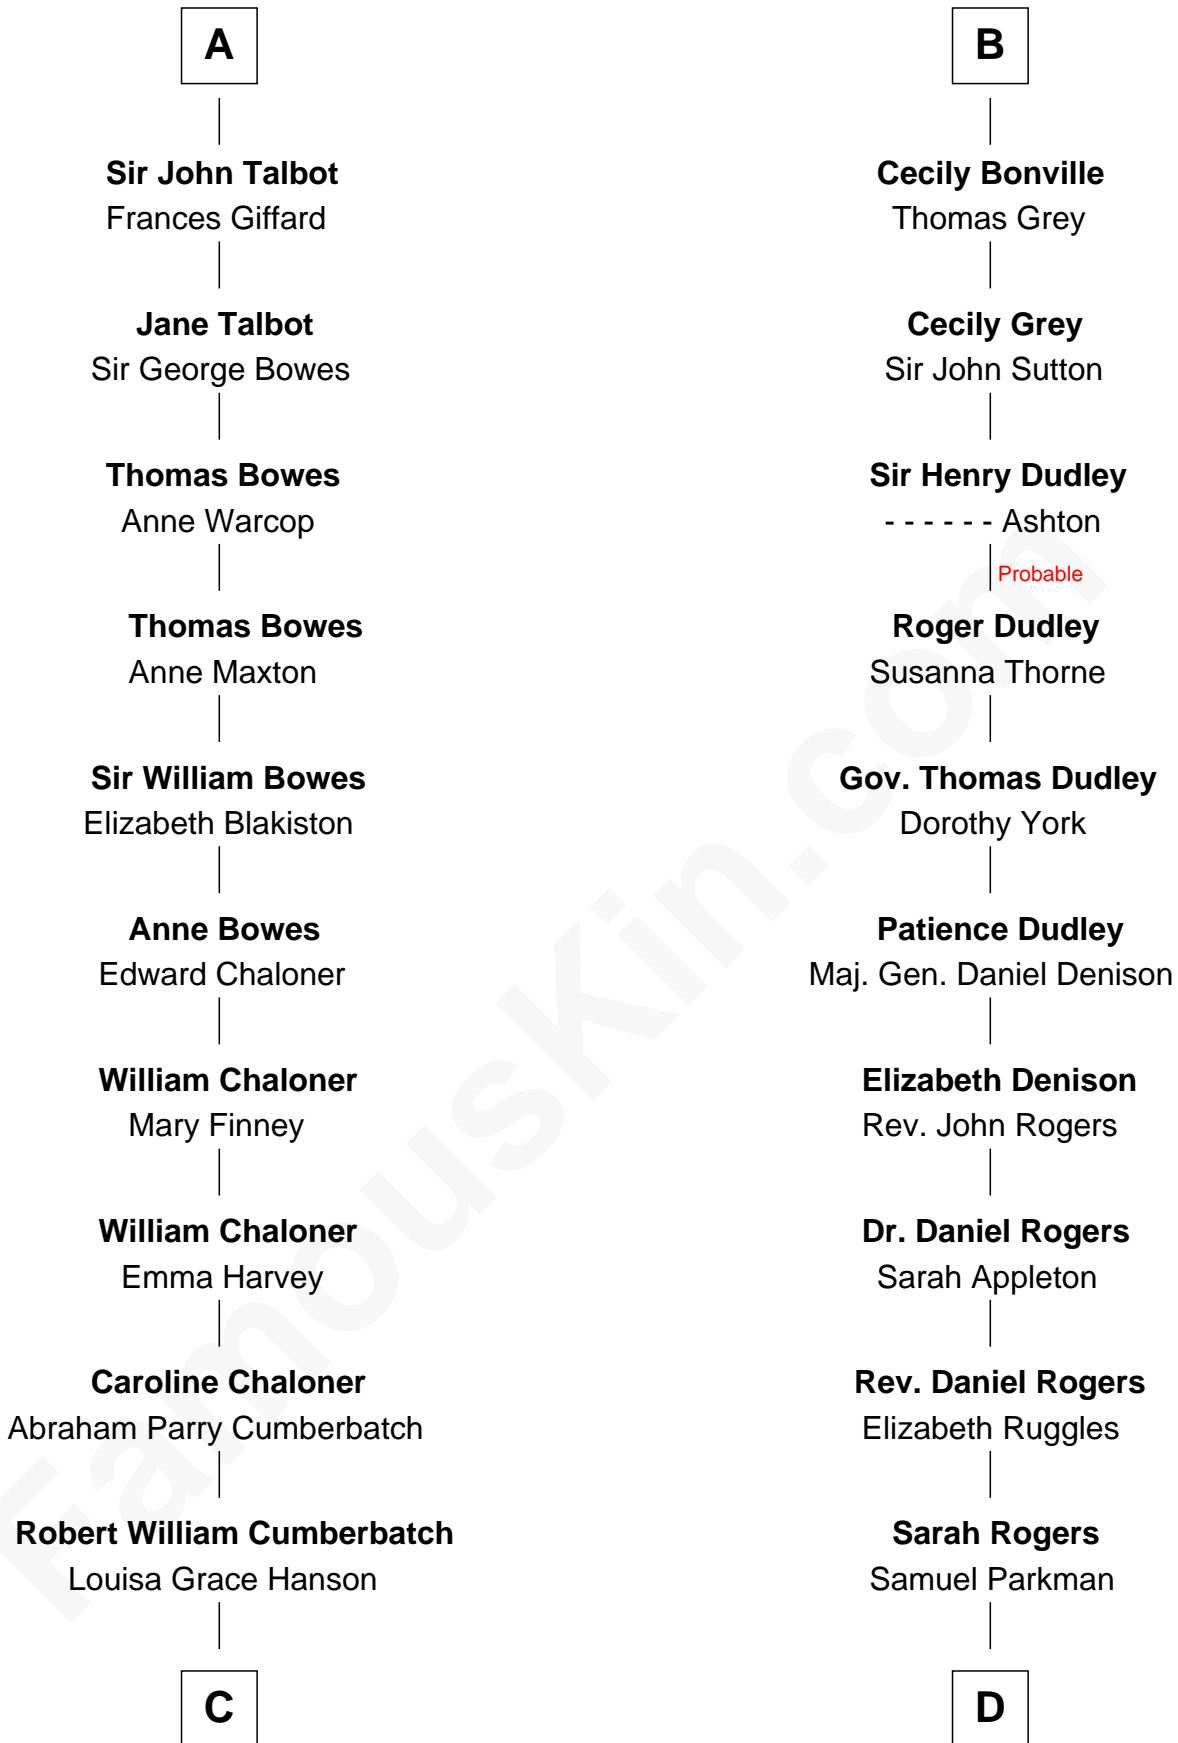

**Eleanor de Burgh**

Sir Thomas de Multon

**Elizabeth de Multon**

Sir Robert de Harington

**Sir John Harington**

- - - - -

**Sir Robert Harington**

Isabel Loring

**Sir William Harington**

Margaret Hill

**Elizabeth Harington**

William Bonville

**William Bonville**

Katherine Neville

**B**

**C**

**Henry Alfred Cumberbatch**

Hélène Gertrude Rees

**Henry Carlton Cumberbatch**

Pauline Ellen Laing Congdon

**Timothy Carlton Congdon Cumberbatch**

Wanda Venham

**Benedict Cumberbatch**

*Movie, Television and Stage Actor*

**D**

**Elizabeth Willard Parkman**

Robert Gould Shaw

**Francis George Shaw**

Sarah Blake Sturgis

**Colonel Robert Gould Shaw**

*Main character in film "Glory"*