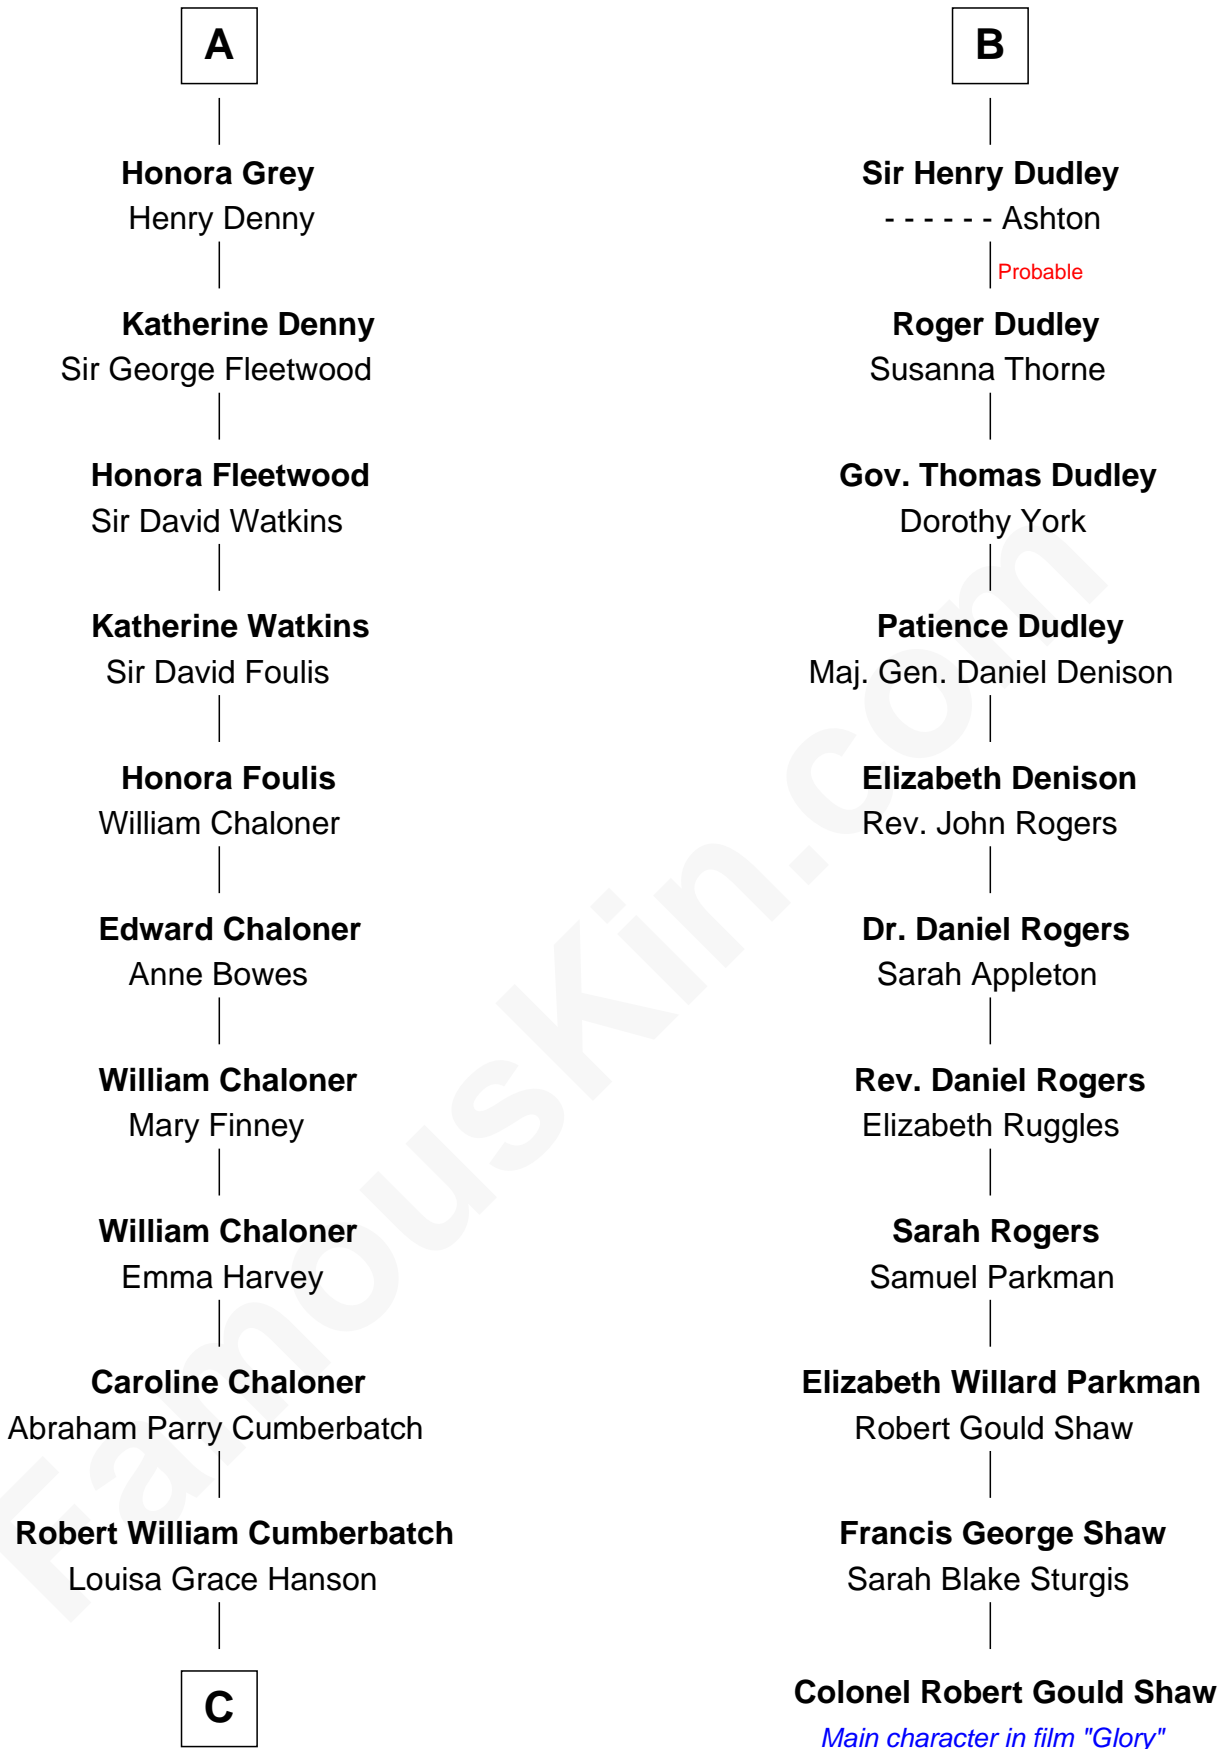

FamousKin.com

Relationship Chart of

Benedict Cumberbatch

Movie, Television and Stage Actor

17th cousin 3 times removed of

Colonel Robert Gould Shaw

U.S. Civil War leader of film "Glory" fame

C

Henry Alfred Cumberbatch

Hélène Gertrude Rees

Henry Carlton Cumberbatch

Pauline Ellen Laing Congdon

Timothy Carlton Congdon Cumberbatch

Wanda Ventham

Benedict Cumberbatch

Movie, Television and Stage Actor