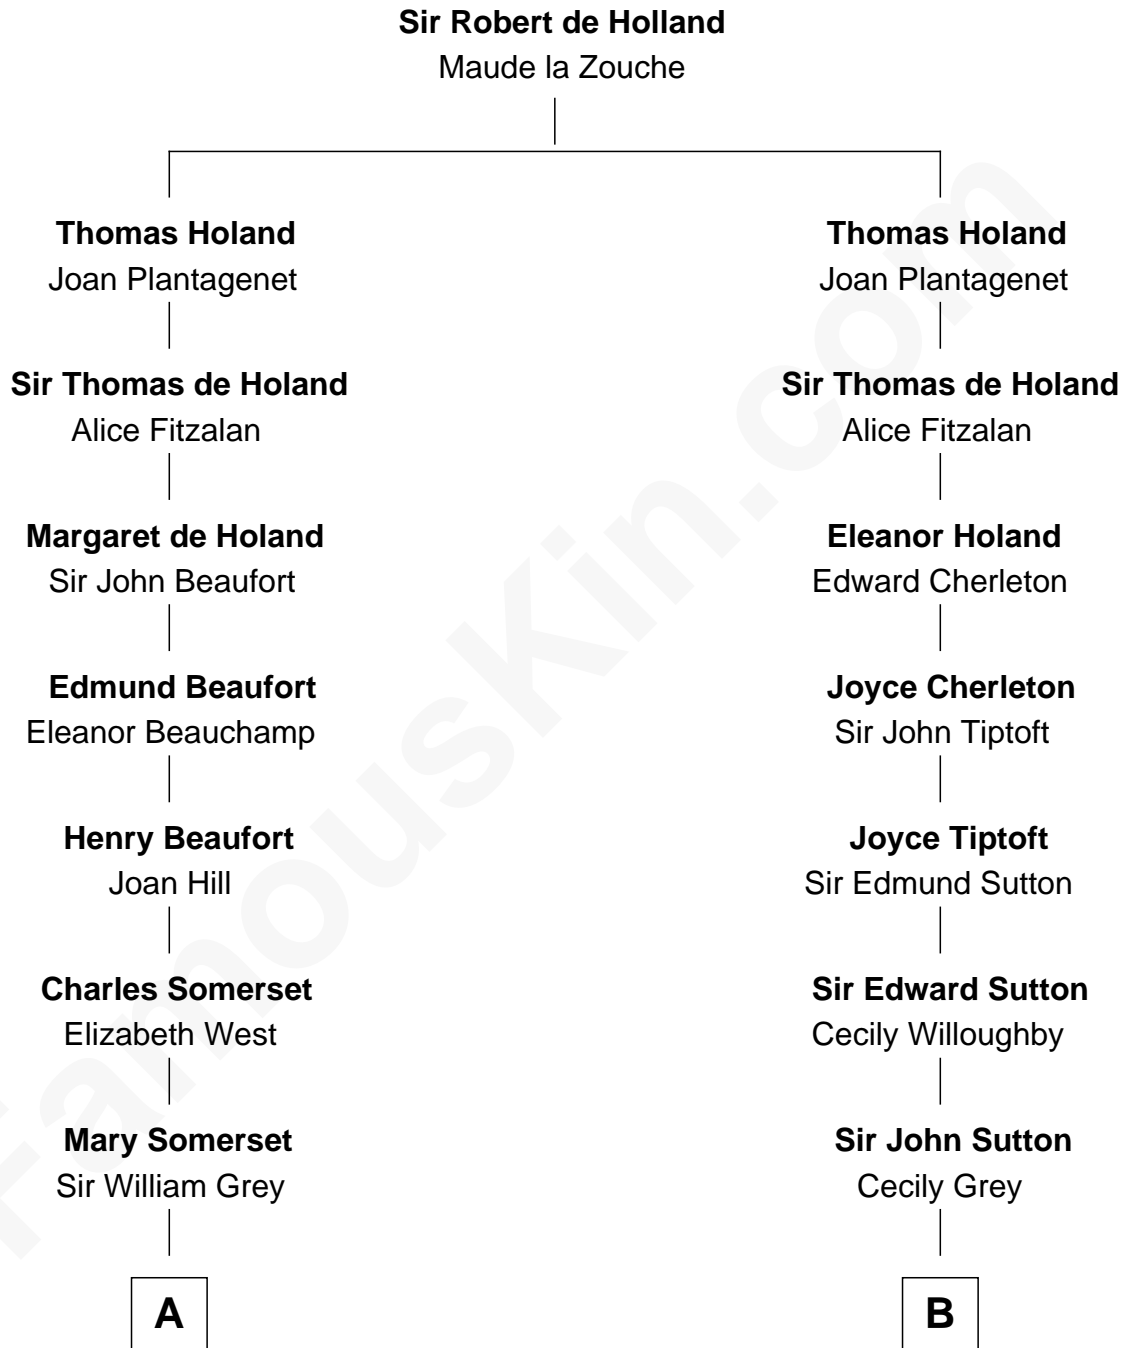

FamousKin.com

Relationship Chart of

Benedict Cumberbatch

Movie, Television and Stage Actor

17th cousin 3 times removed of

Colonel Robert Gould Shaw

U.S. Civil War leader of film "Glory" fame

C