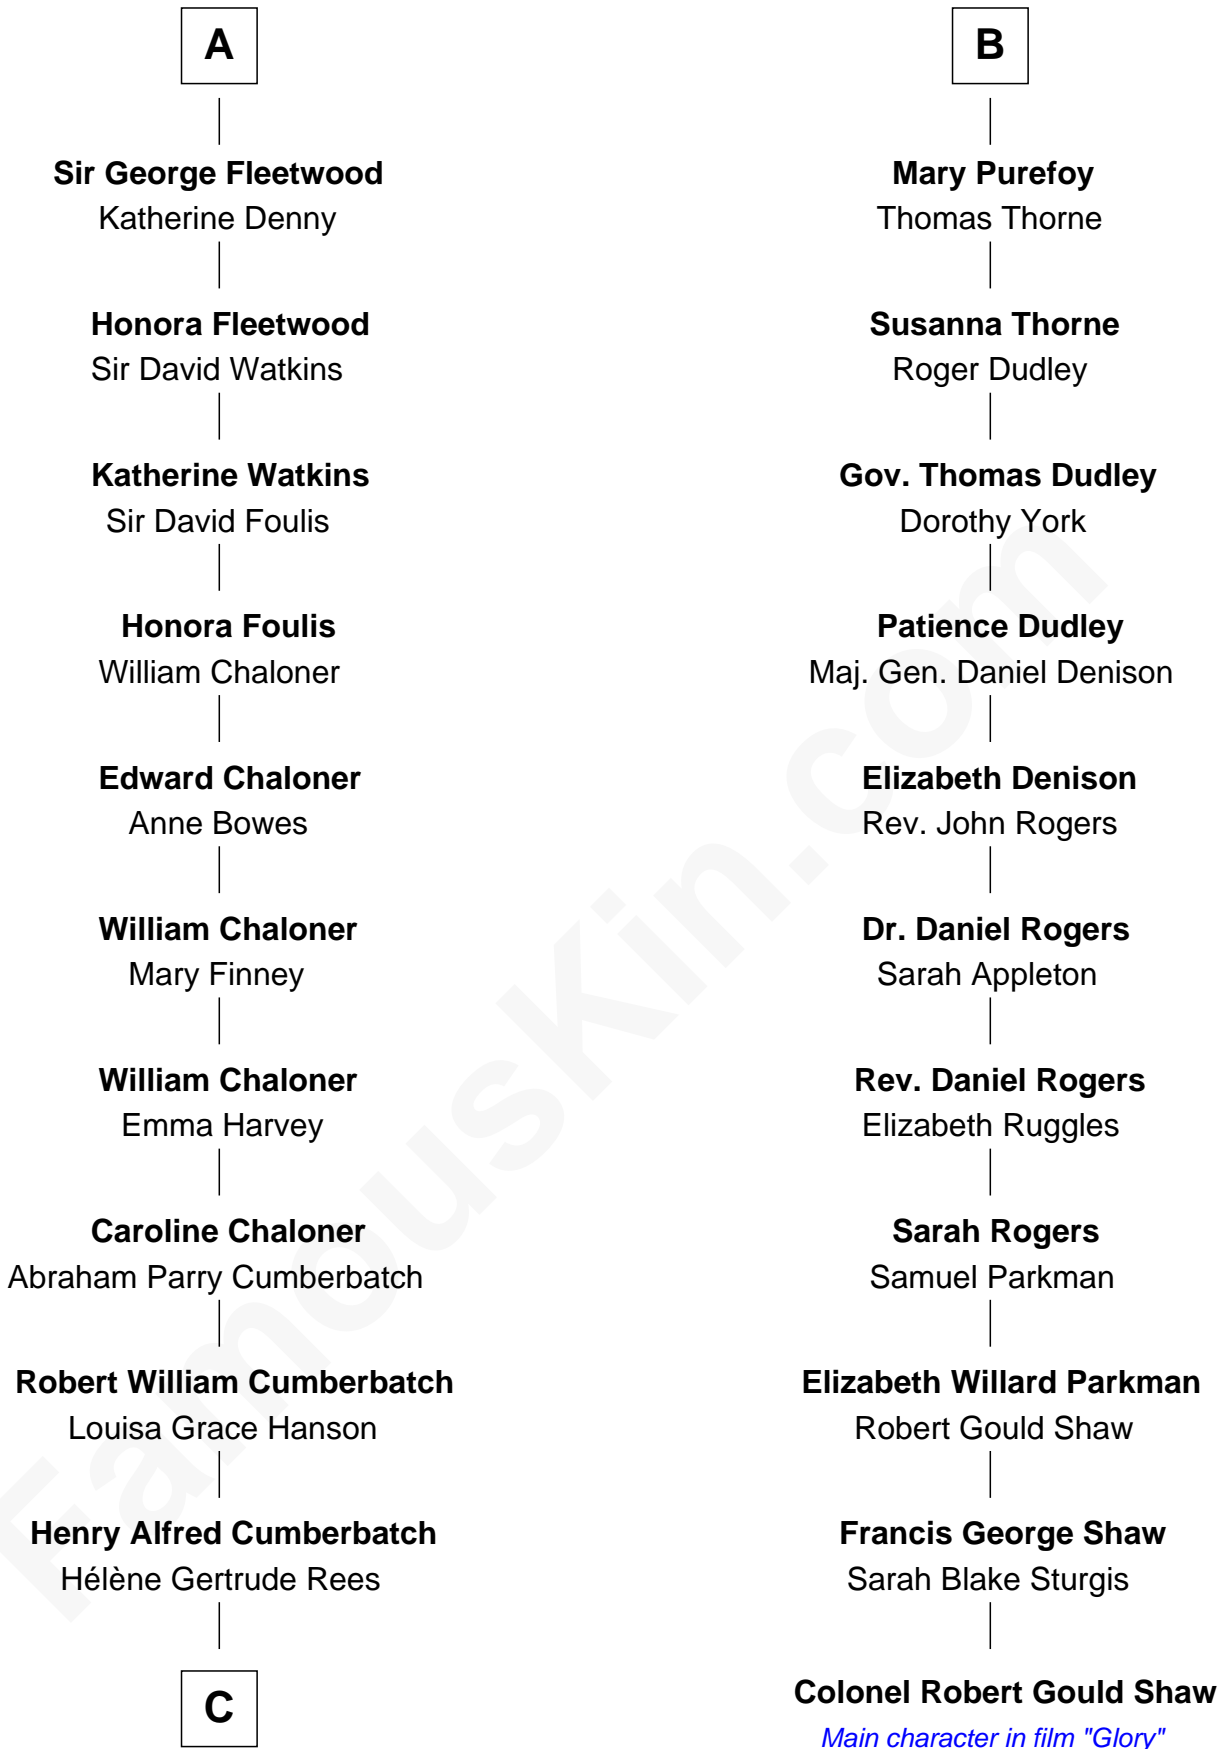

FamousKin.com

Relationship Chart of

Benedict Cumberbatch

Movie, Television and Stage Actor

17th cousin 2 times removed of

Colonel Robert Gould Shaw

U.S. Civil War leader of film "Glory" fame

C

Henry Carlton Cumberbatch

Pauline Ellen Laing Congdon

Timothy Carlton Congdon Cumberbatch

Wanda Ventham

Benedict Cumberbatch

Movie, Television and Stage Actor

FamousKin.com