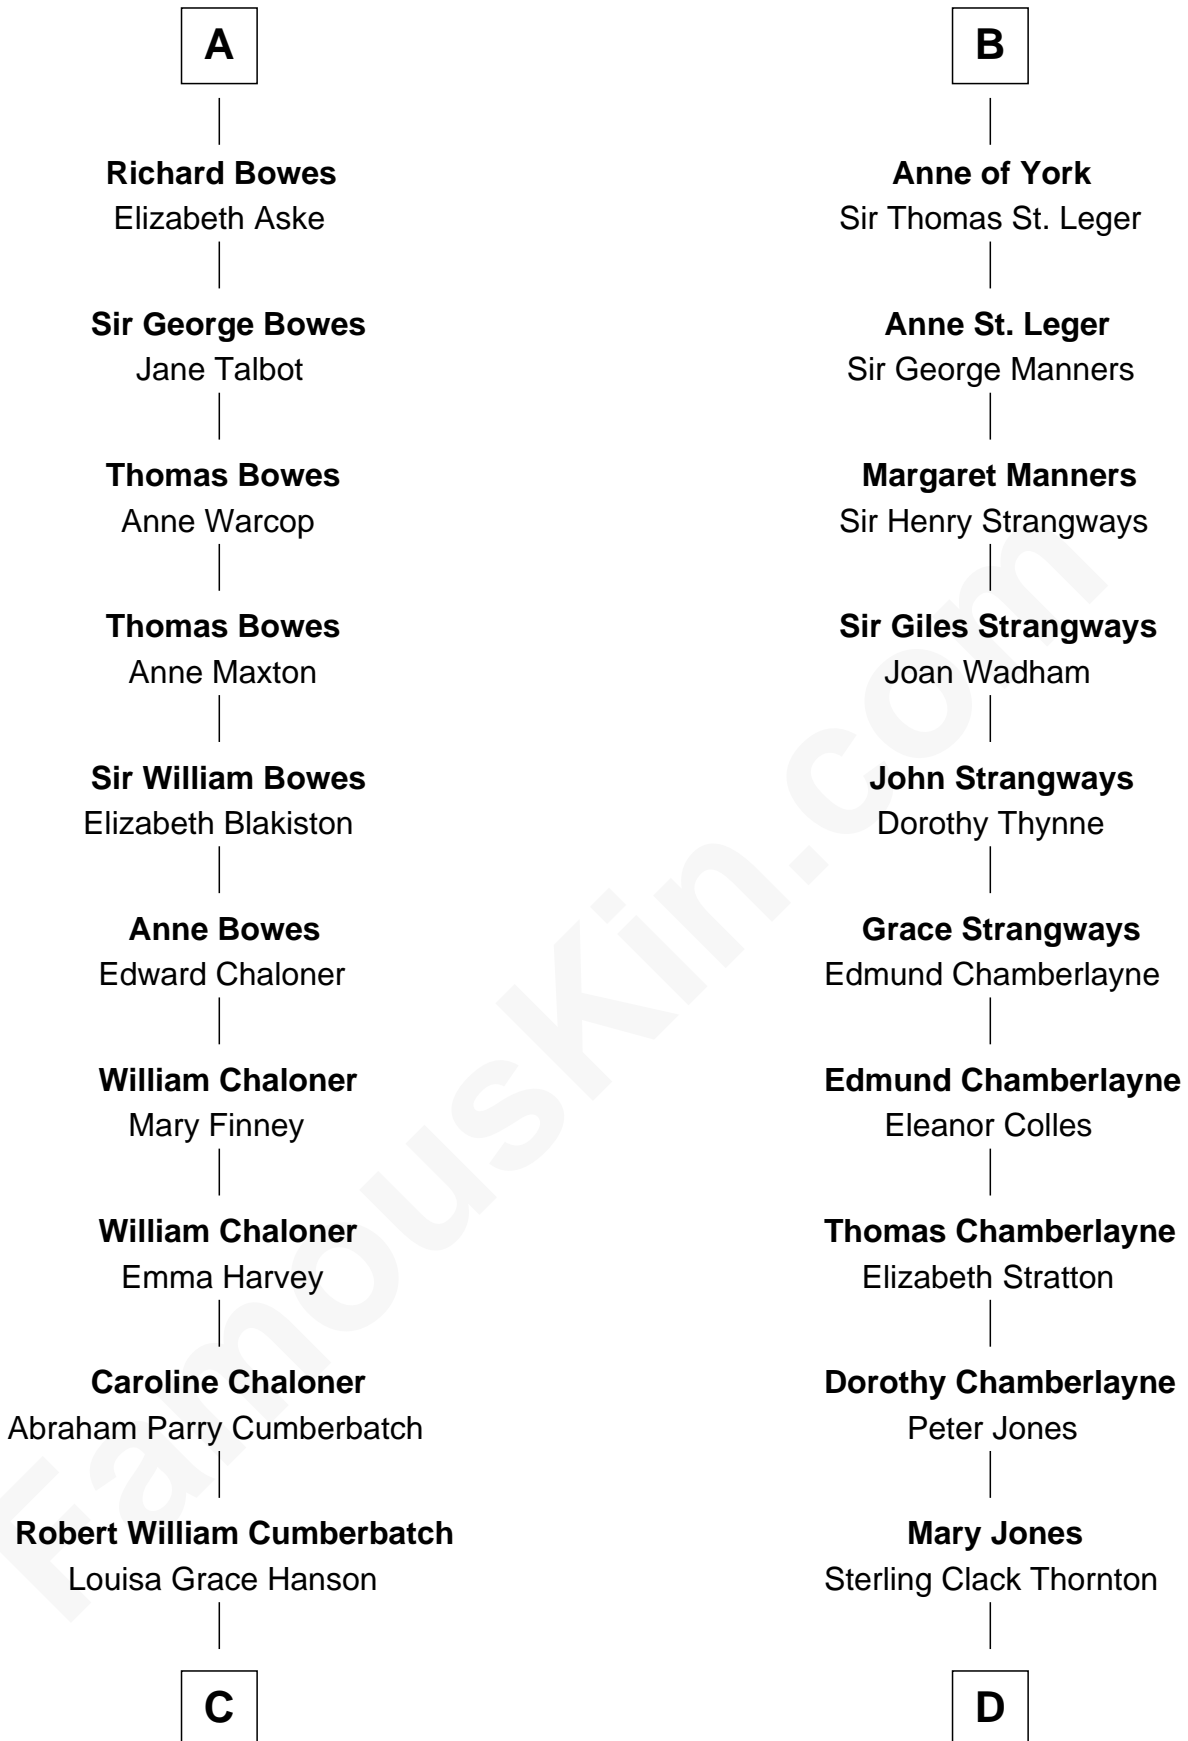

FamousKin.com

Relationship Chart of

Benedict Cumberbatch
Movie, Television and Stage Actor

20th cousin 1 time removed of

Steve McQueen
Movie Actor

C

Henry Alfred Cumberbatch

Hélène Gertrude Rees

Henry Carlton Cumberbatch

Pauline Ellen Laing Congdon

Timothy Carlton Congdon Cumberbatch

Wanda Ventham

Benedict Cumberbatch

Movie, Television and Stage Actor

D

Harriet Susan Thornton