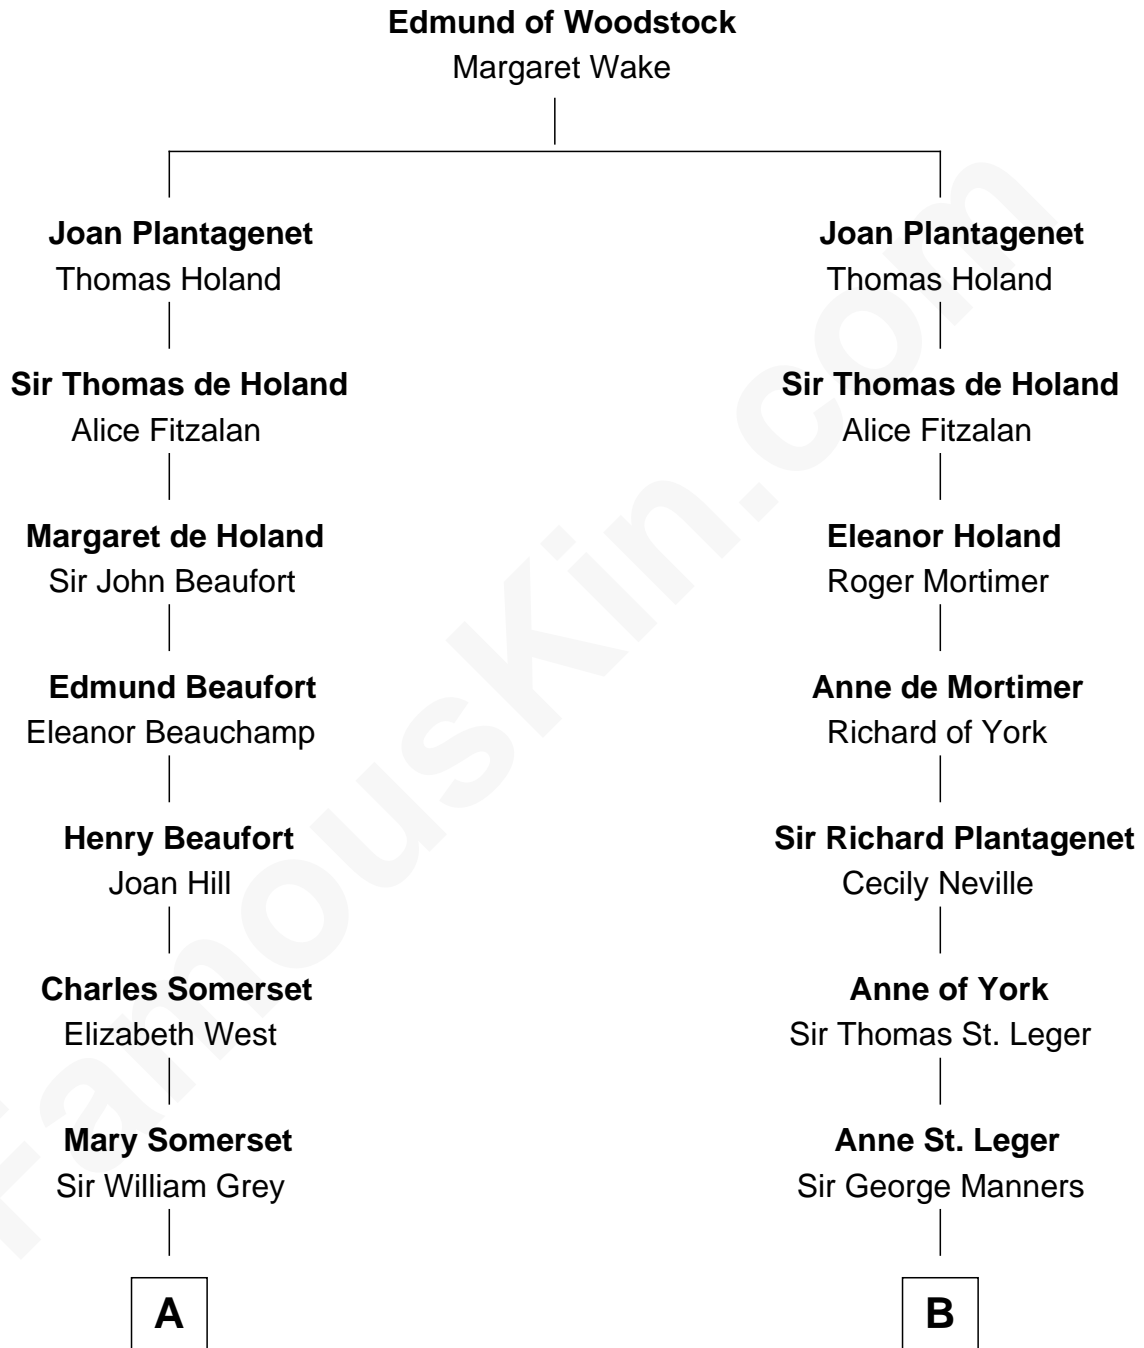

# FamousKin.com Relationship Chart of

**Benedict Cumberbatch**  
*Movie, Television and Stage Actor*

19th cousin 1 time removed of

**Steve McQueen**  
*Movie Actor*

**C**

**Henry Alfred Cumberbatch**

Hélène Gertrude Rees

**Henry Carlton Cumberbatch**

Pauline Ellen Laing Congdon

**Timothy Carlton Congdon Cumberbatch**

Wanda Ventham

**Benedict Cumberbatch**

*Movie, Television and Stage Actor*

**D**

**Caroline Myrtle Culbertson**