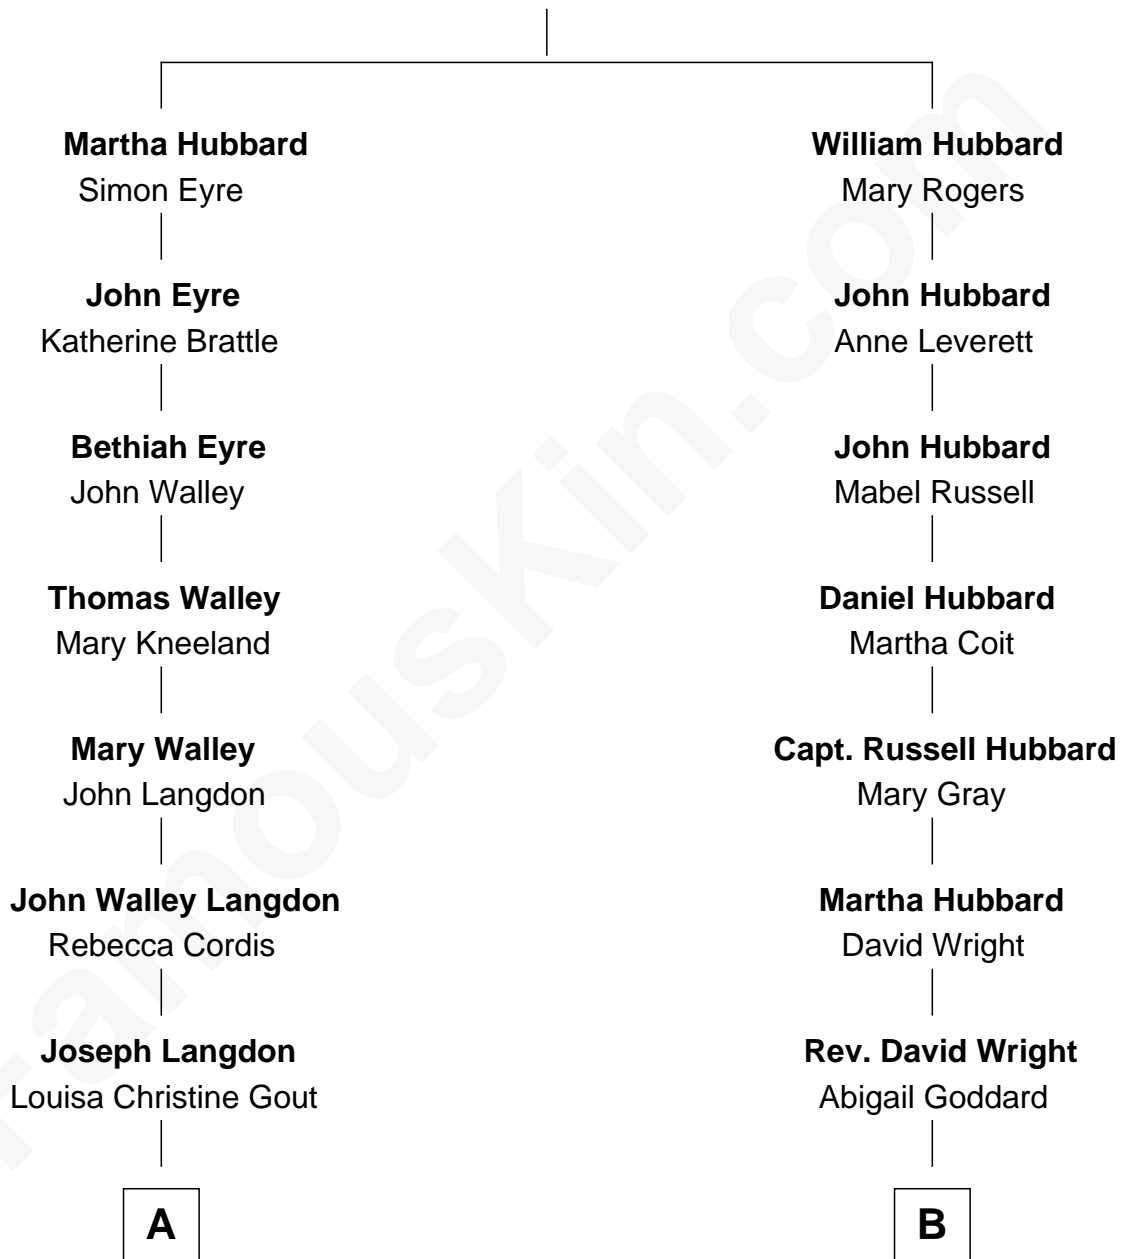

FamousKin.com
Relationship Chart of
Benedict Cumberbatch
Movie, Television and Stage Actor

10th cousin 1 time removed of

Anne Baxter
Movie Actress

William Hubbard

A

Ida Josephine Langdon

Thomas Bowen Rees

Hélène Gertrude Rees

Henry Alfred Cumberbatch

Henry Carlton Cumberbatch

Pauline Ellen Laing Congdon

Timothy Carlton Congdon Cumberbatch

Wanda Ventham

Benedict Cumberbatch

Movie, Television and Stage Actor

B