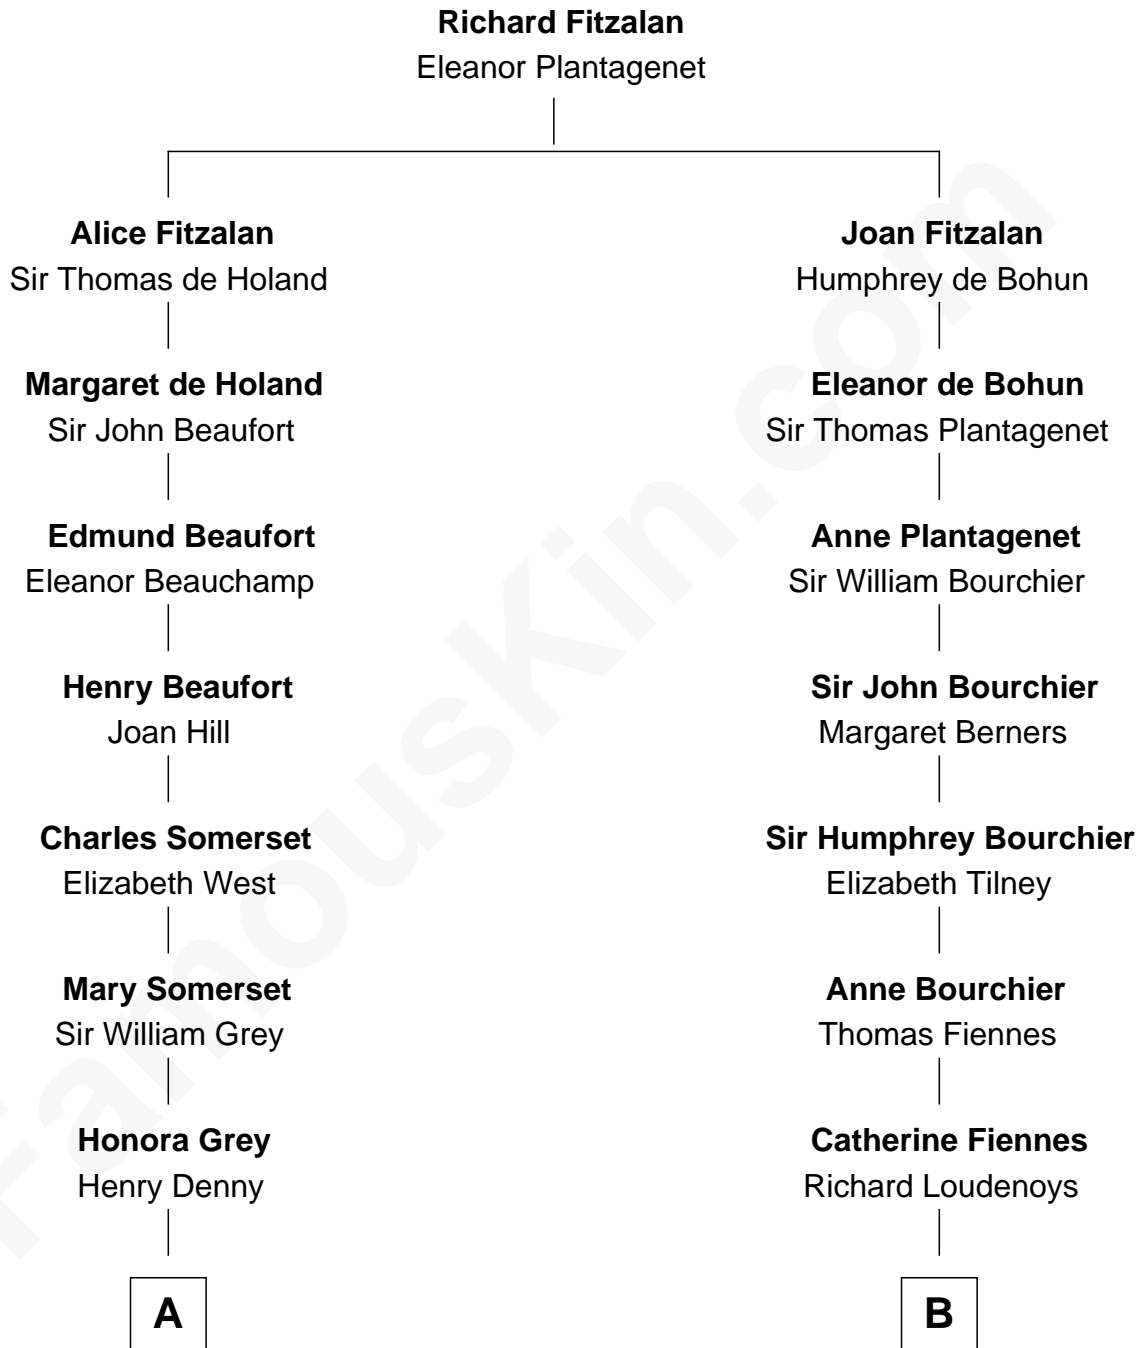

FamousKin.com Relationship Chart of

Benedict Cumberbatch
Movie, Television and Stage Actor

19th cousin 2 times removed of

Anne Baxter
Movie Actress

C

Henry Carlton Cumberbatch

Pauline Ellen Laing Congdon

Timothy Carlton Congdon Cumberbatch

Wanda Ventham

Benedict Cumberbatch

Movie, Television and Stage Actor

D

Rev. David Wright

Abigail Goddard

William Carey Wright

Anna Lloyd Jones