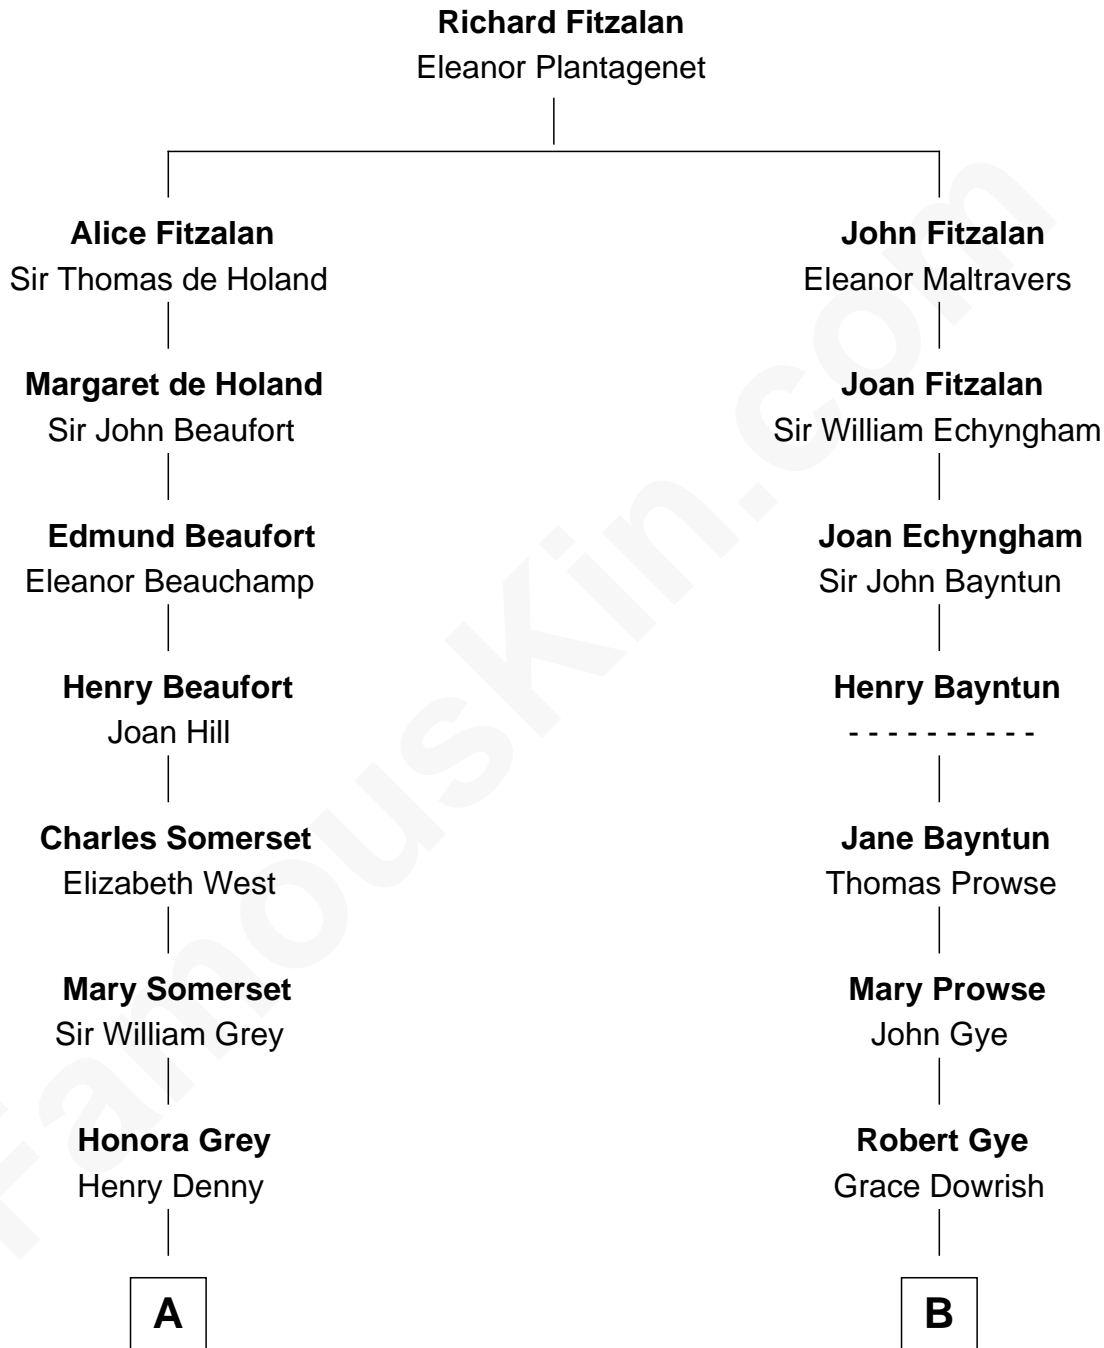

# FamousKin.com

## Relationship Chart of

**Benedict Cumberbatch**  
*Movie, Television and Stage Actor*

18th cousin 1 time removed of

**Barbara (Pierce) Bush**  
*First Lady of President George H.W. Bush*

**C**

**Henry Carlton Cumberbatch**