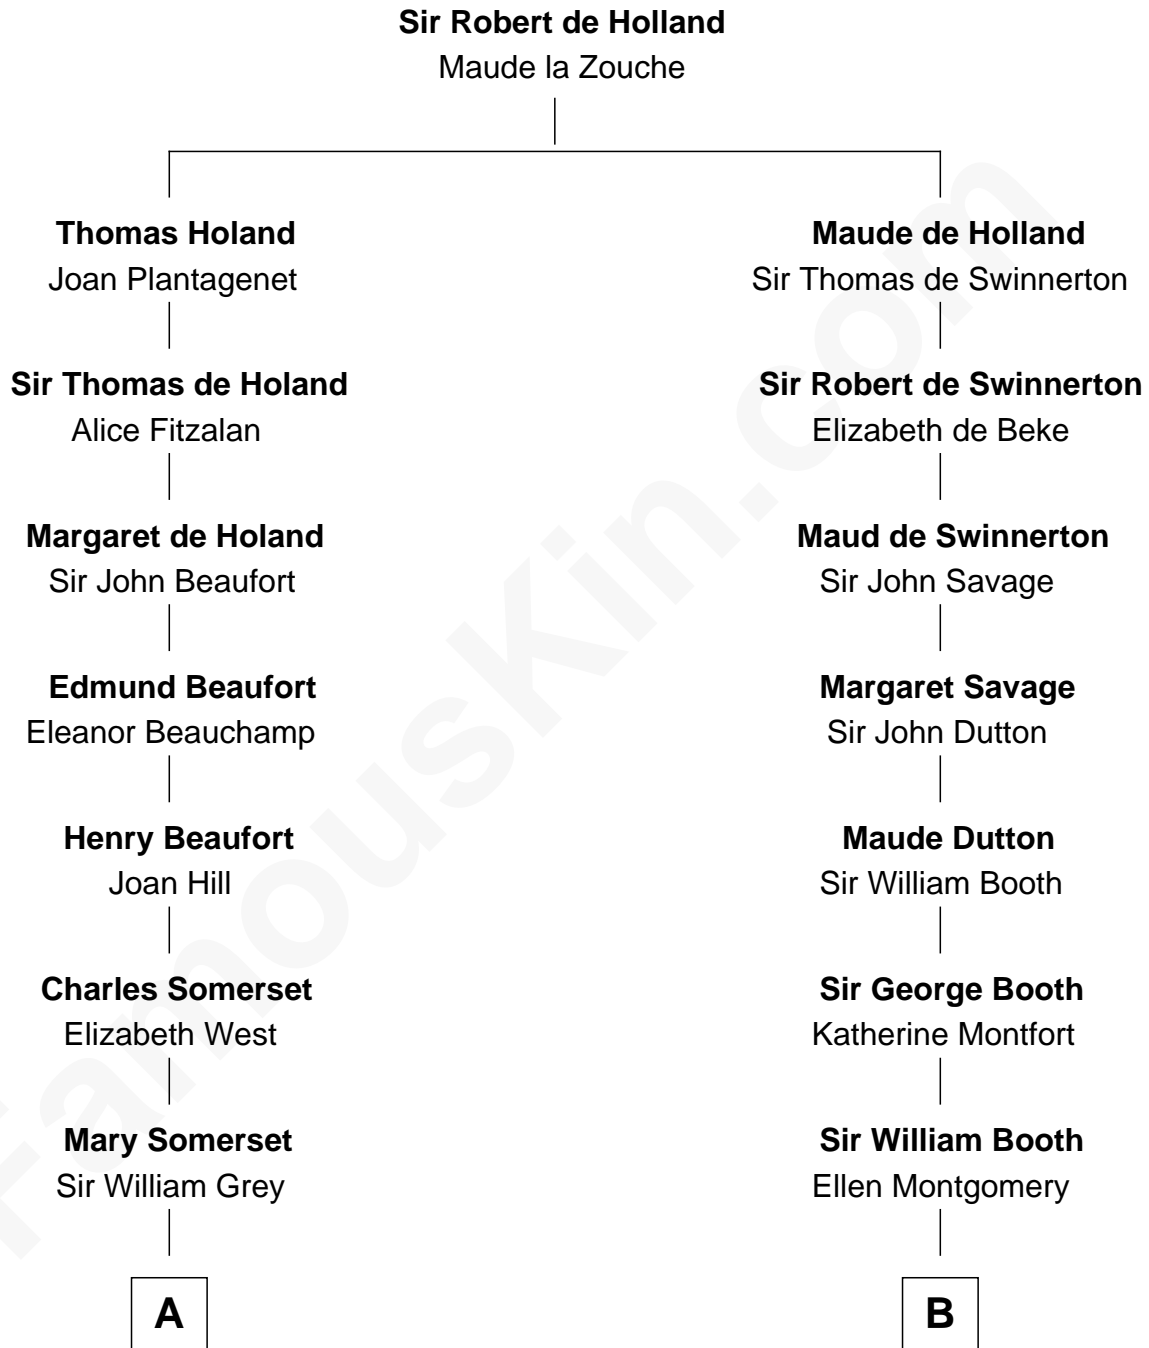

# FamousKin.com

## Relationship Chart of

**Benedict Cumberbatch**  
*Movie, Television and Stage Actor*

20th cousin of

**Barbara (Pierce) Bush**  
*First Lady of President George H.W. Bush*

**C**

**Henry Alfred Cumberbatch**