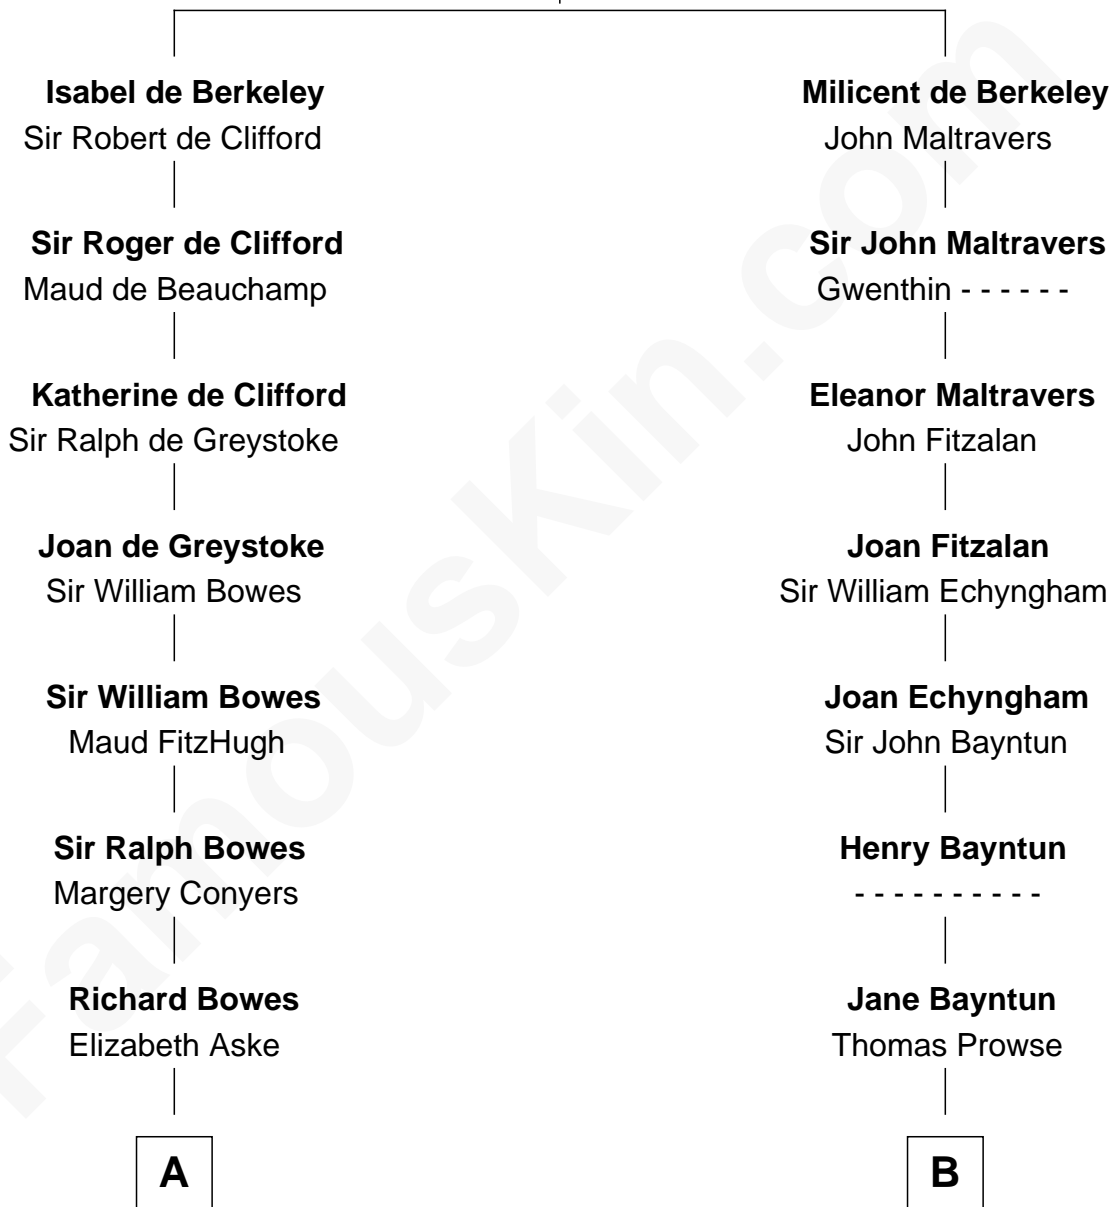

FamousKin.com

Relationship Chart of

Benedict Cumberbatch
Movie, Television and Stage Actor

19th cousin 1 time removed of

Barbara (Pierce) Bush
First Lady of President George H.W. Bush

Sir Maurice de Berkeley
 Eve la Zouche

C

Henry Carlton Cumberbatch

Pauline Ellen Laing Congdon

Timothy Carlton Congdon Cumberbatch

Wanda Ventham

Benedict Cumberbatch

Movie, Television and Stage Actor

D