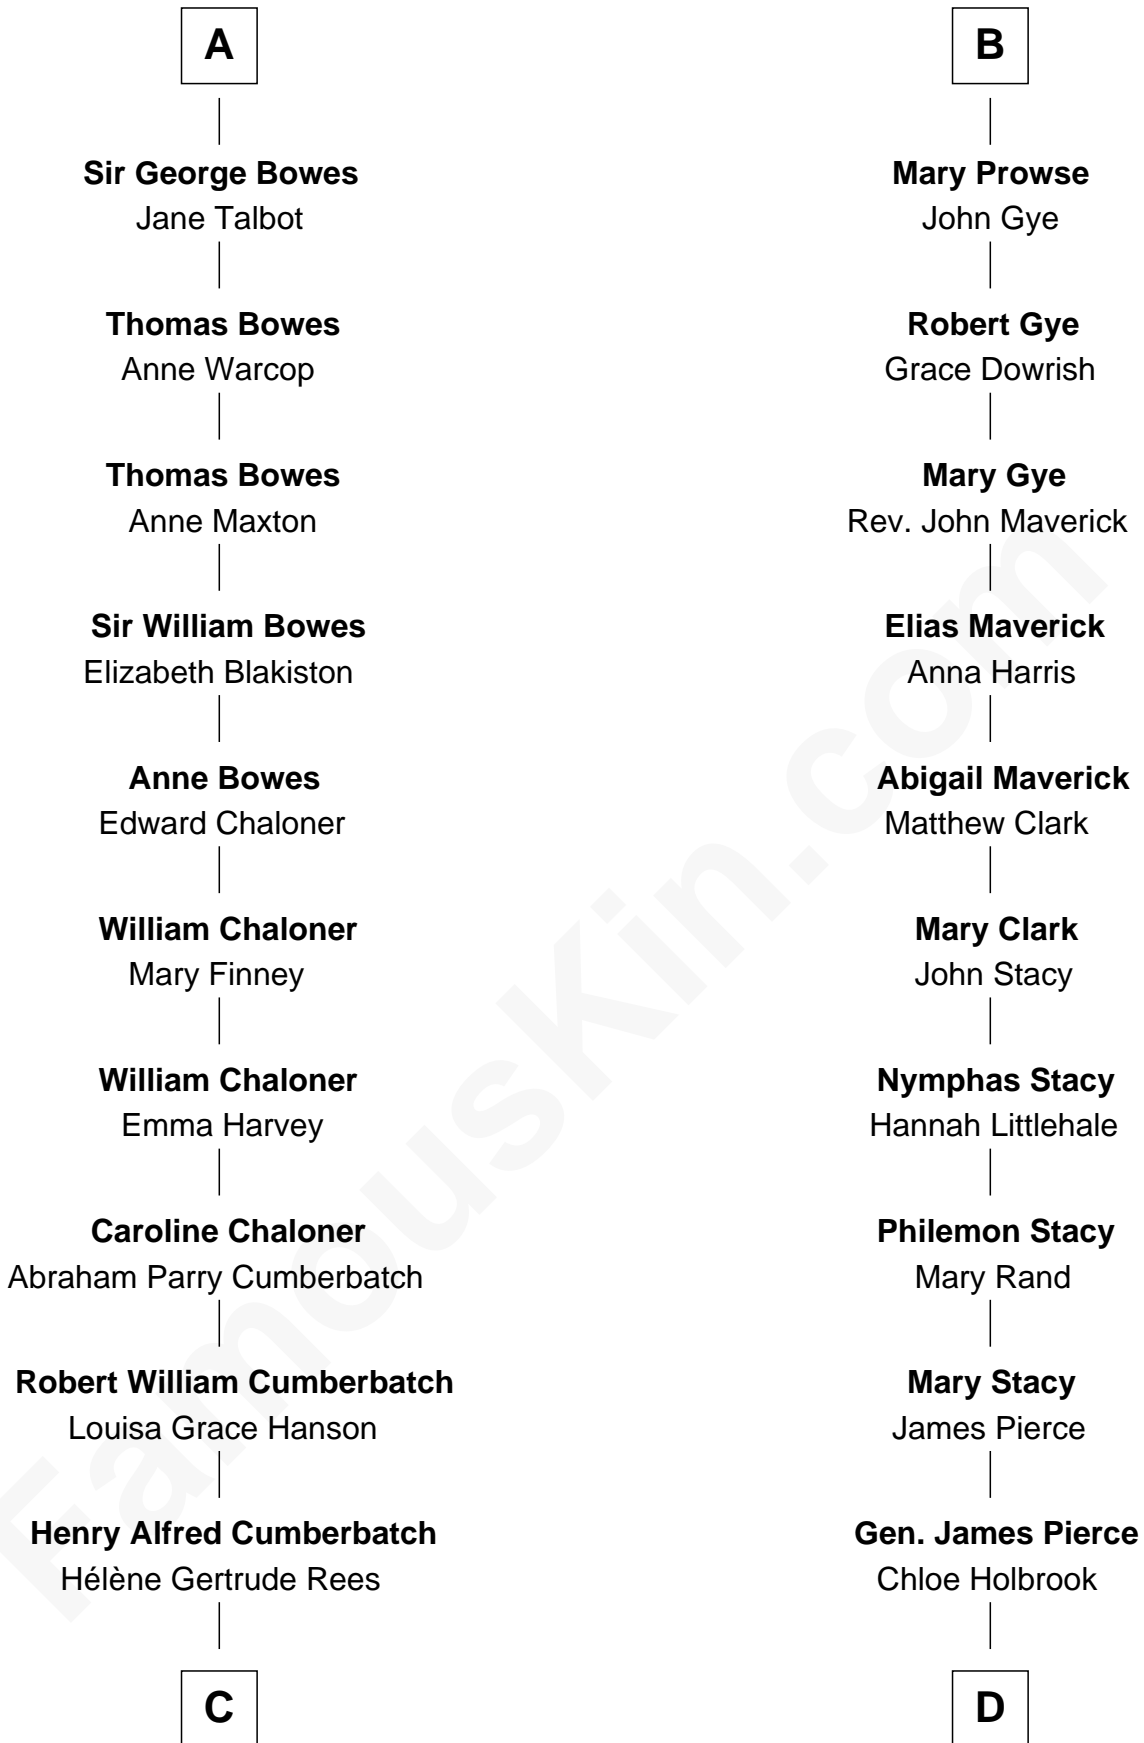

FamousKin.com

Relationship Chart of

Benedict Cumberbatch
Movie, Television and Stage Actor

19th cousin 1 time removed of

Barbara (Pierce) Bush
First Lady of President George H.W. Bush

Sir Maurice de Berkeley
 Eve la Zouche

C

Henry Carlton Cumberbatch

Pauline Ellen Laing Congdon

Timothy Carlton Congdon Cumberbatch

Wanda Ventham

Benedict Cumberbatch

Movie, Television and Stage Actor

D

Jonas James Pierce

Kate Pritzel

Scott Pierce

Mabel Marvin

Marvin Pierce

Pauline Robinson

Barbara (Pierce) Bush

First Lady of George H.W. Bush