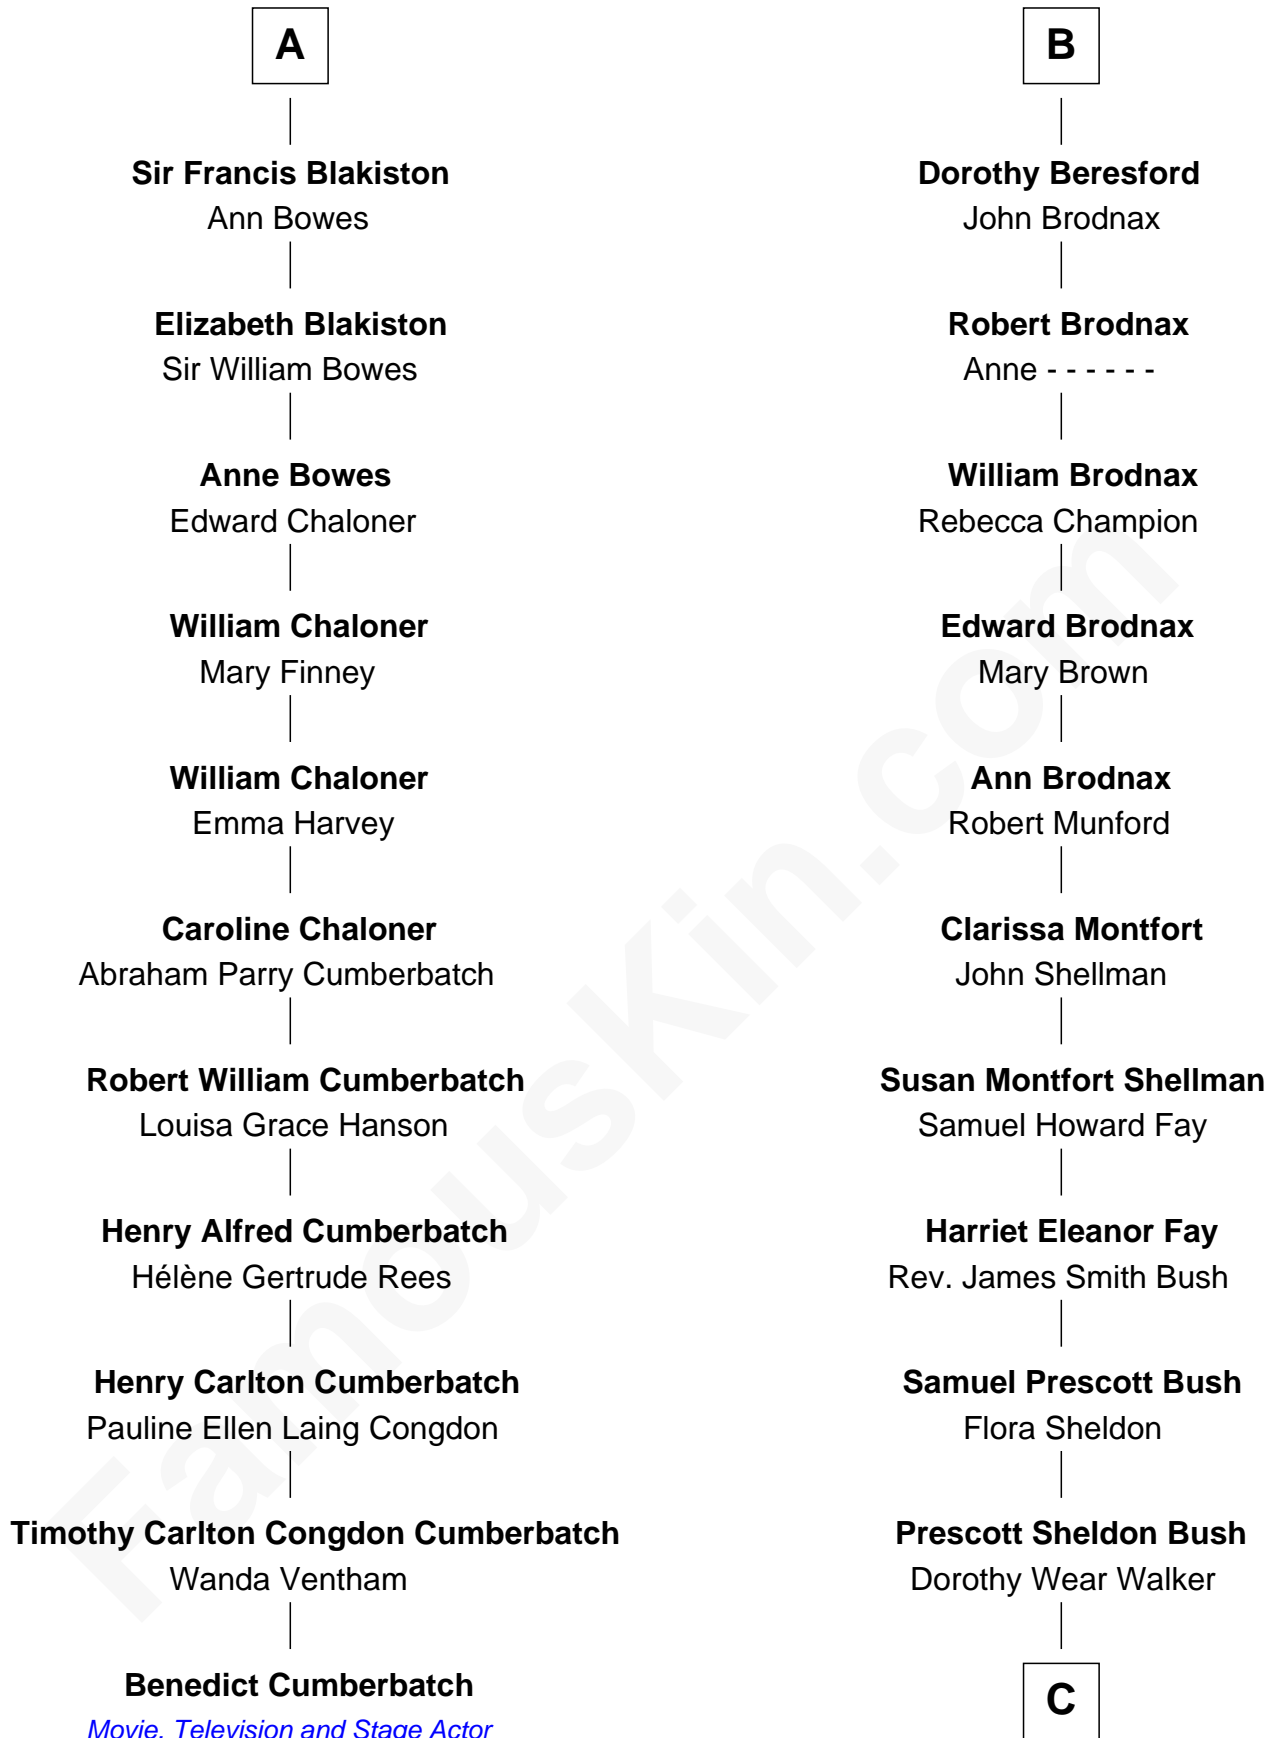

FamousKin.com Relationship Chart of

Benedict Cumberbatch
Movie, Television and Stage Actor

17th cousin 1 time removed of

George W. Bush
43rd U.S. President

Sir Lionel de Welles
Joan de Waterton

C

George Herbert Walker Bush

Barbara Pierce

George W. Bush

43rd U.S. President

FamousKin.com