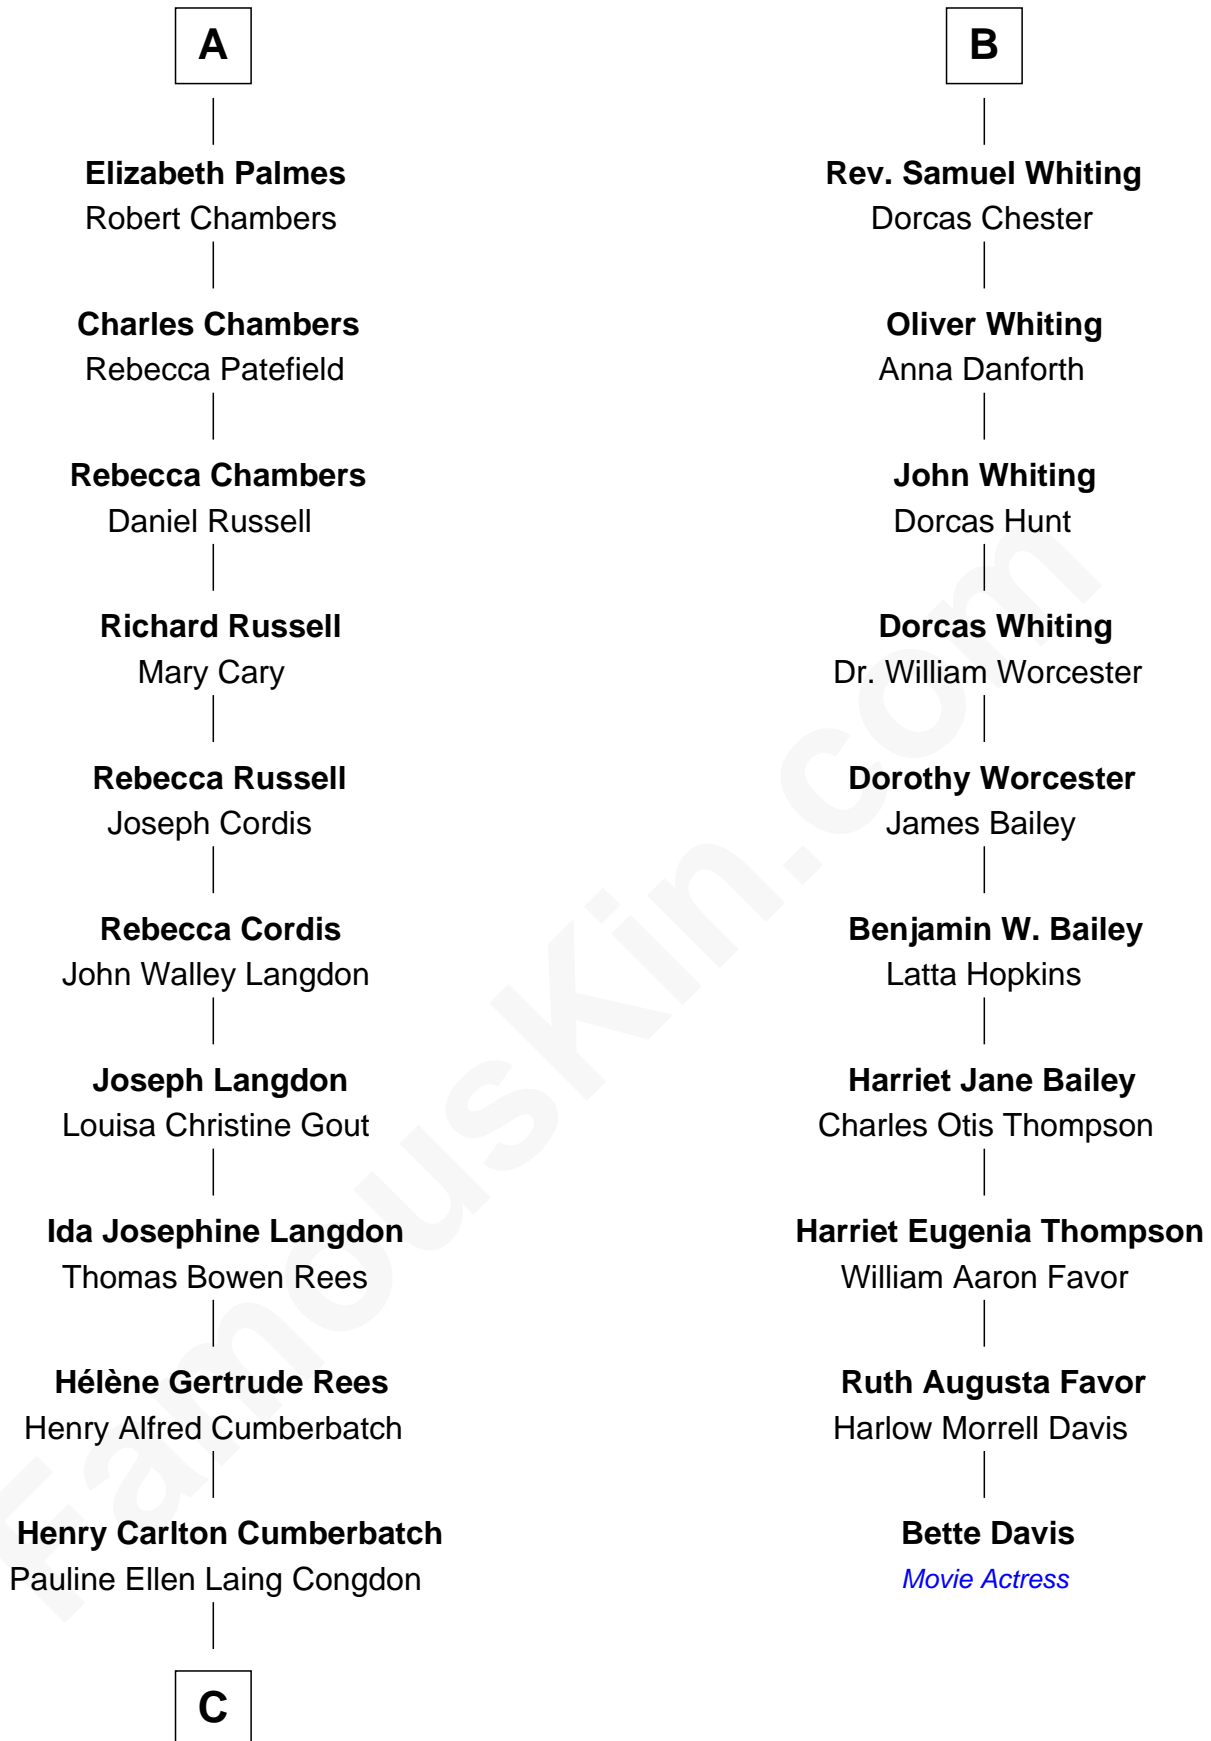

## Relationship Chart of

**Benedict Cumberbatch**

*Movie, Television and Stage Actor*

16th cousin 2 times removed of

**Bette Davis**

*Movie Actress*

**Sir Robert Corbet**

Margaret - - - - -