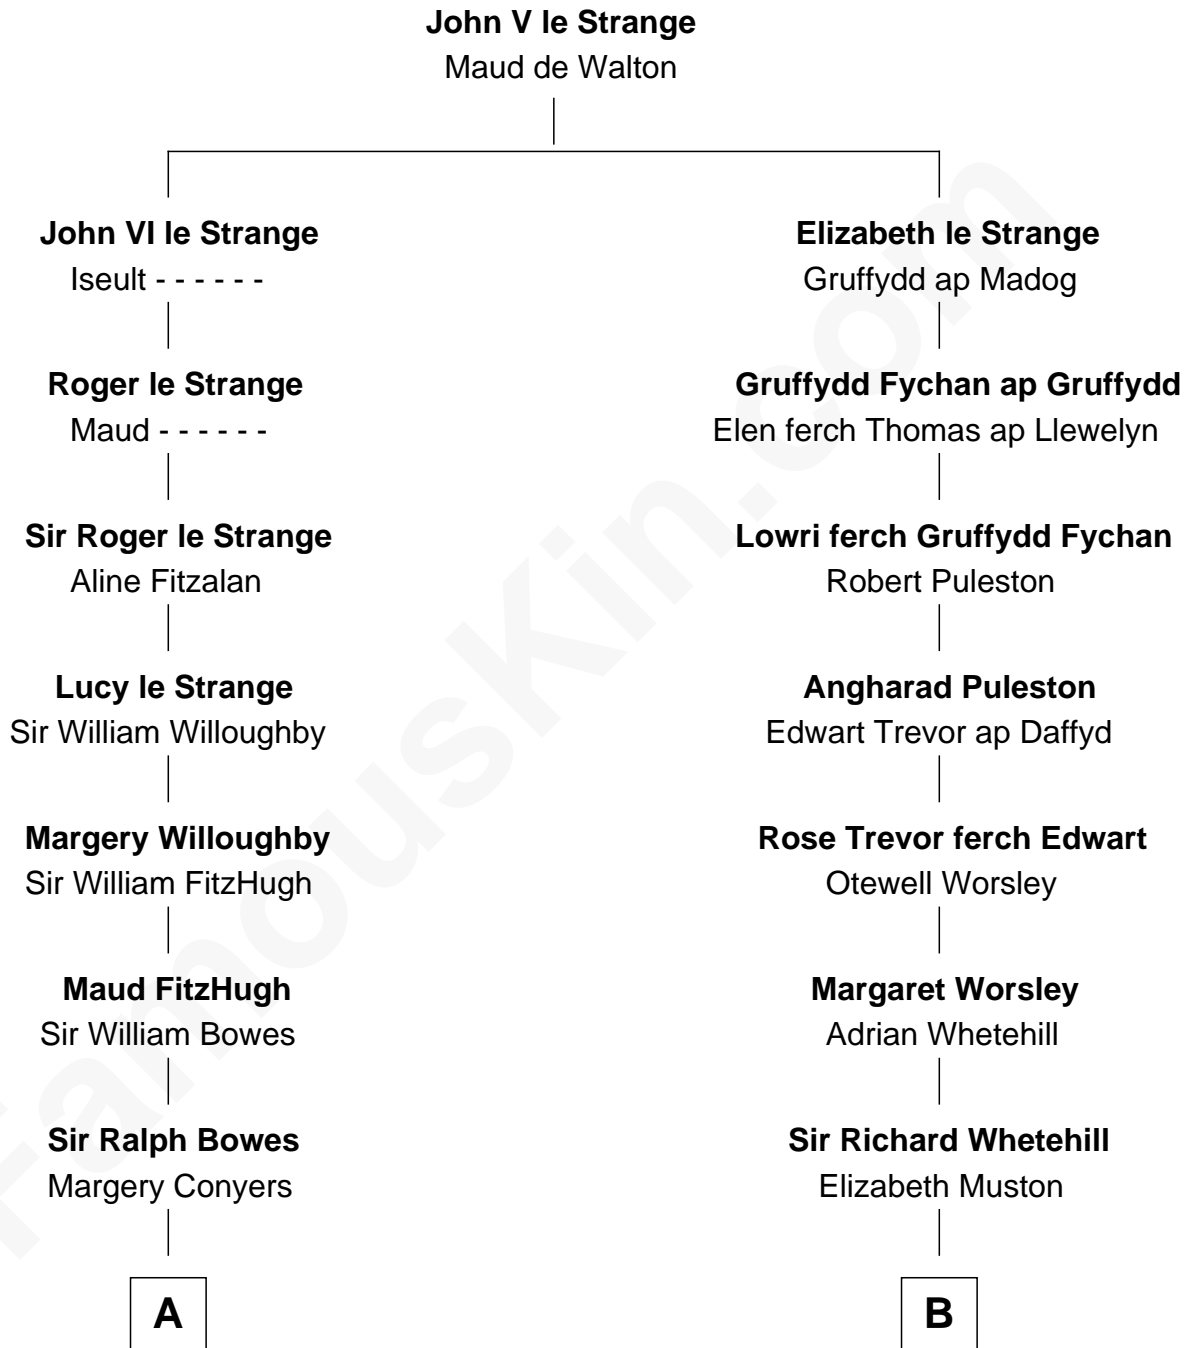

FamousKin.com

Relationship Chart of

Benedict Cumberbatch

Movie, Television and Stage Actor

16th cousin 4 times removed of

Elphalet Remington

Founder of Remington Arms Company

C

Henry Alfred Cumberbatch

Hélène Gertrude Rees

Henry Carlton Cumberbatch

Pauline Ellen Laing Congdon

Timothy Carlton Congdon Cumberbatch

Wanda Ventham

Benedict Cumberbatch

Movie, Television and Stage Actor