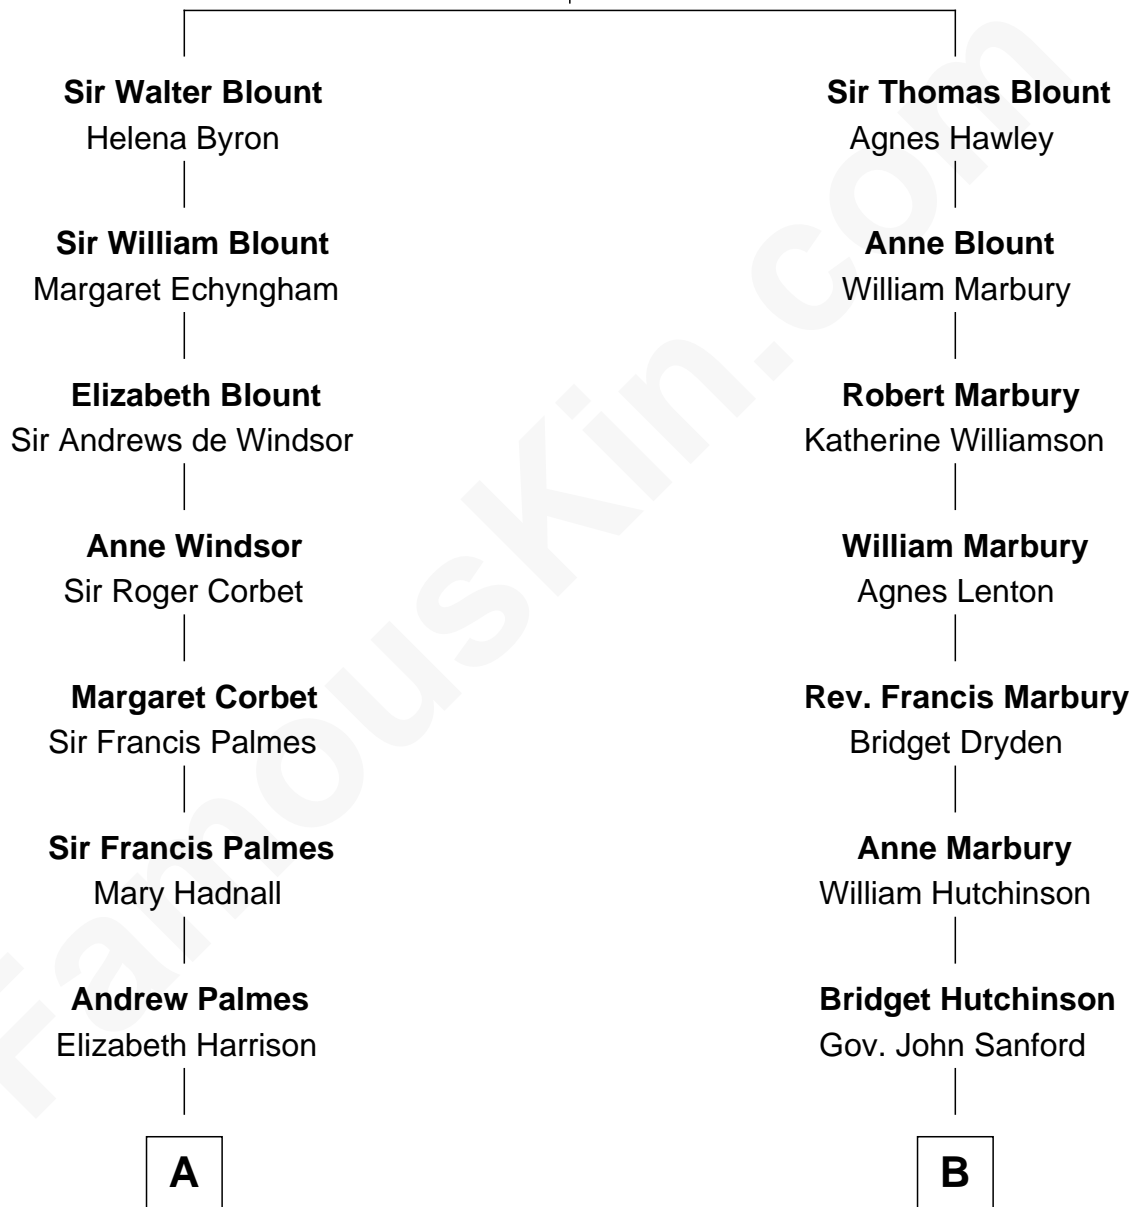

FamousKin.com

Relationship Chart of

Benedict Cumberbatch

Movie, Television and Stage Actor

12th cousin 6 times removed of

Lucretia (Rudolph) Garfield

First Lady of President James Garfield

Sir Thomas Blount
Margaret de Gresley

C

Timothy Carlton Congdon Cumberbatch

Wanda Ventham

Benedict Cumberbatch

Movie, Television and Stage Actor

FamousKin.com