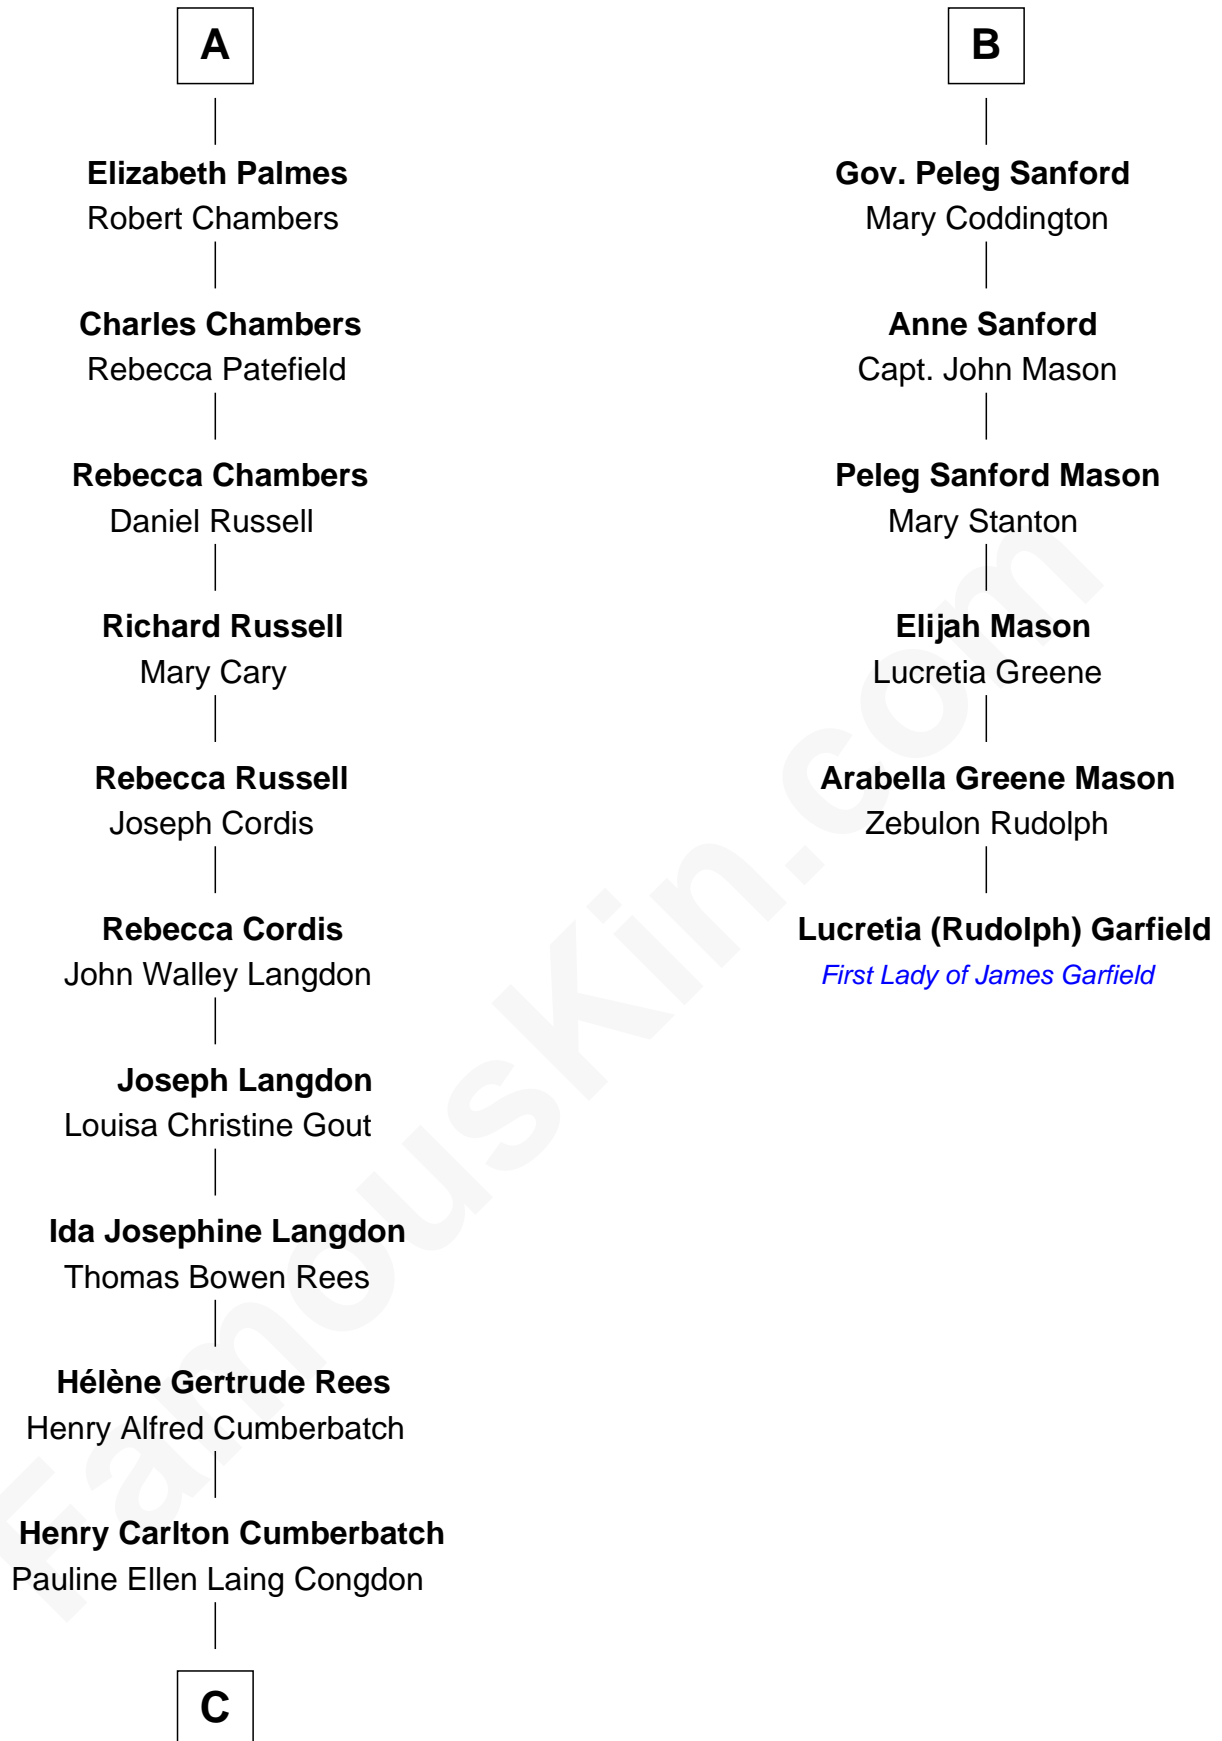

FamousKin.com

Relationship Chart of

Benedict Cumberbatch

Movie, Television and Stage Actor

12th cousin 6 times removed of

Lucretia (Rudolph) Garfield

First Lady of President James Garfield

Sir Thomas Blount
Margaret de Gresley

C

Timothy Carlton Congdon Cumberbatch

Wanda Ventham

Benedict Cumberbatch

Movie, Television and Stage Actor

FamousKin.com