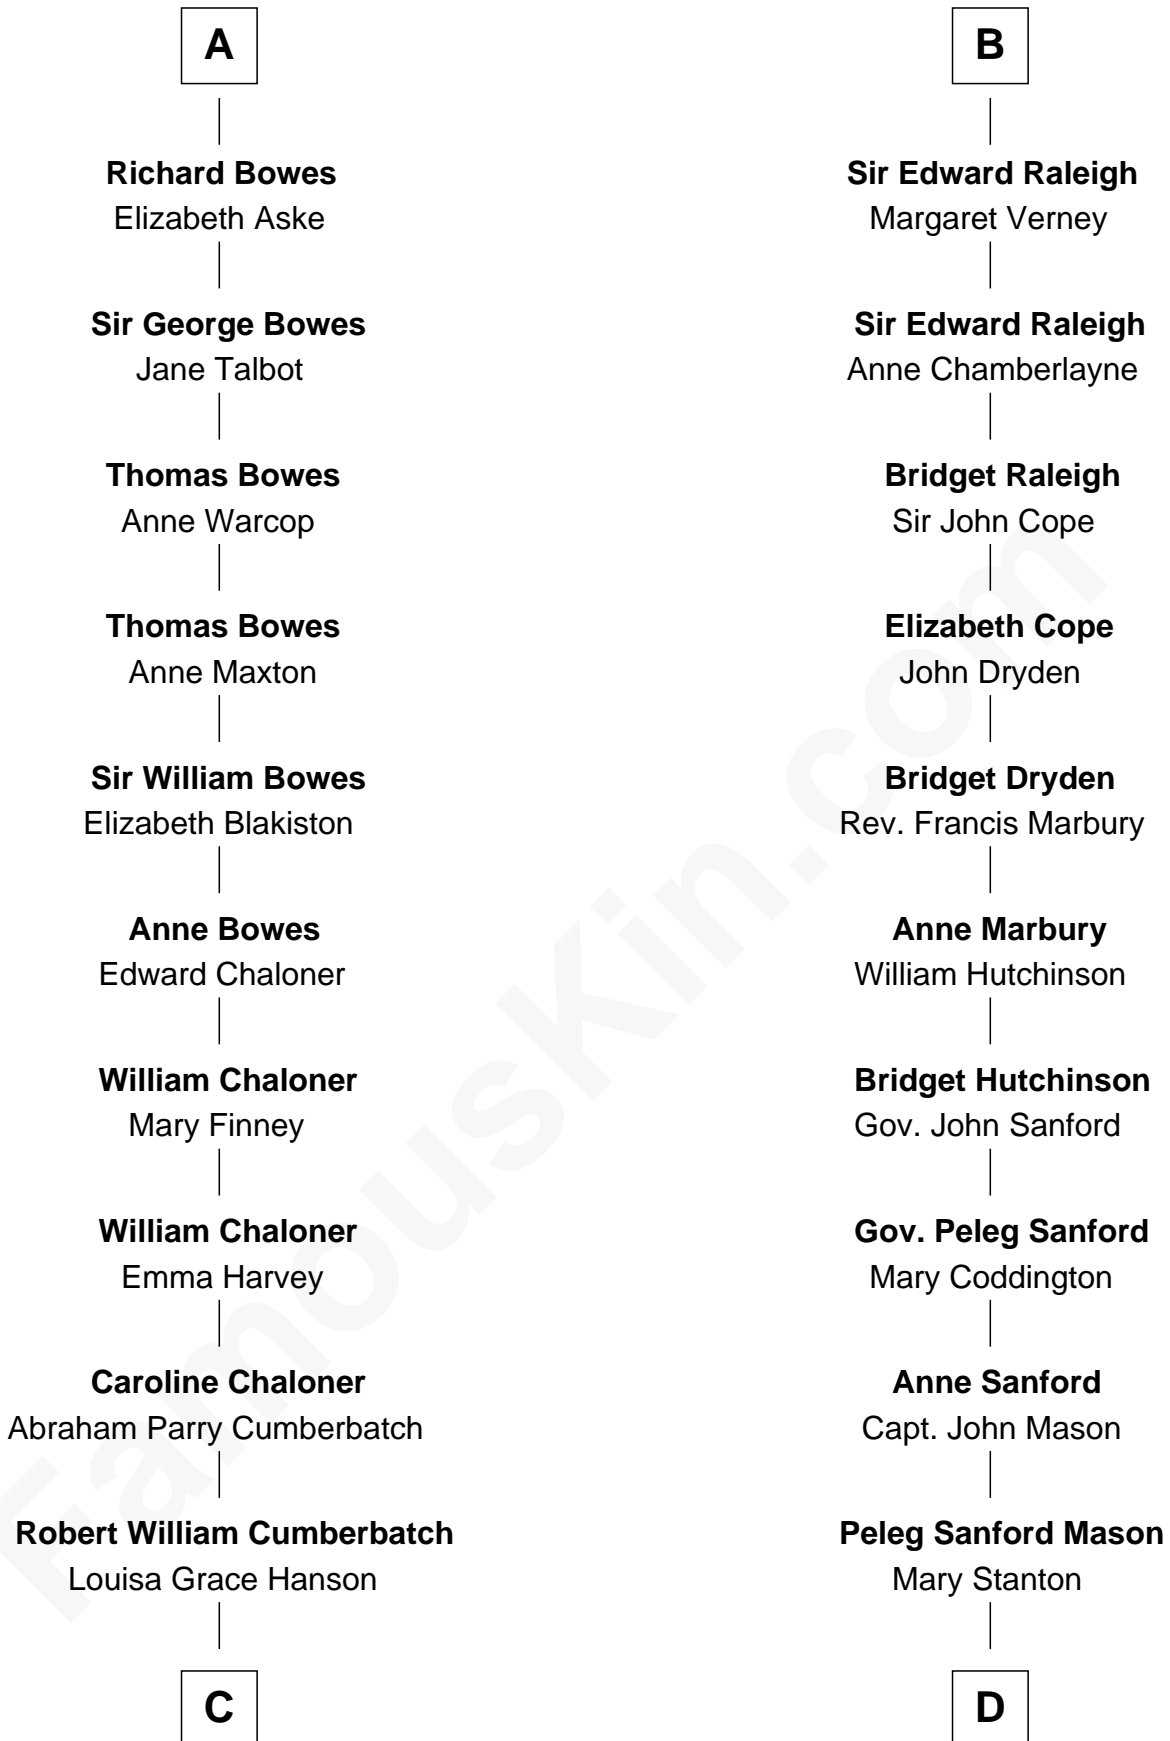

FamousKin.com

Relationship Chart of

Benedict Cumberbatch

Movie, Television and Stage Actor

19th cousin 1 time removed of

Lucretia (Rudolph) Garfield

First Lady of President James Garfield

C

Henry Alfred Cumberbatch
Hélène Gertrude Rees

Henry Carlton Cumberbatch
Pauline Ellen Laing Congdon

Timothy Carlton Congdon Cumberbatch
Wanda Ventham

Benedict Cumberbatch
Movie, Television and Stage Actor

D

Elijah Mason
Lucretia Greene

Arabella Greene Mason
Zebulon Rudolph

Lucretia (Rudolph) Garfield
First Lady of James Garfield