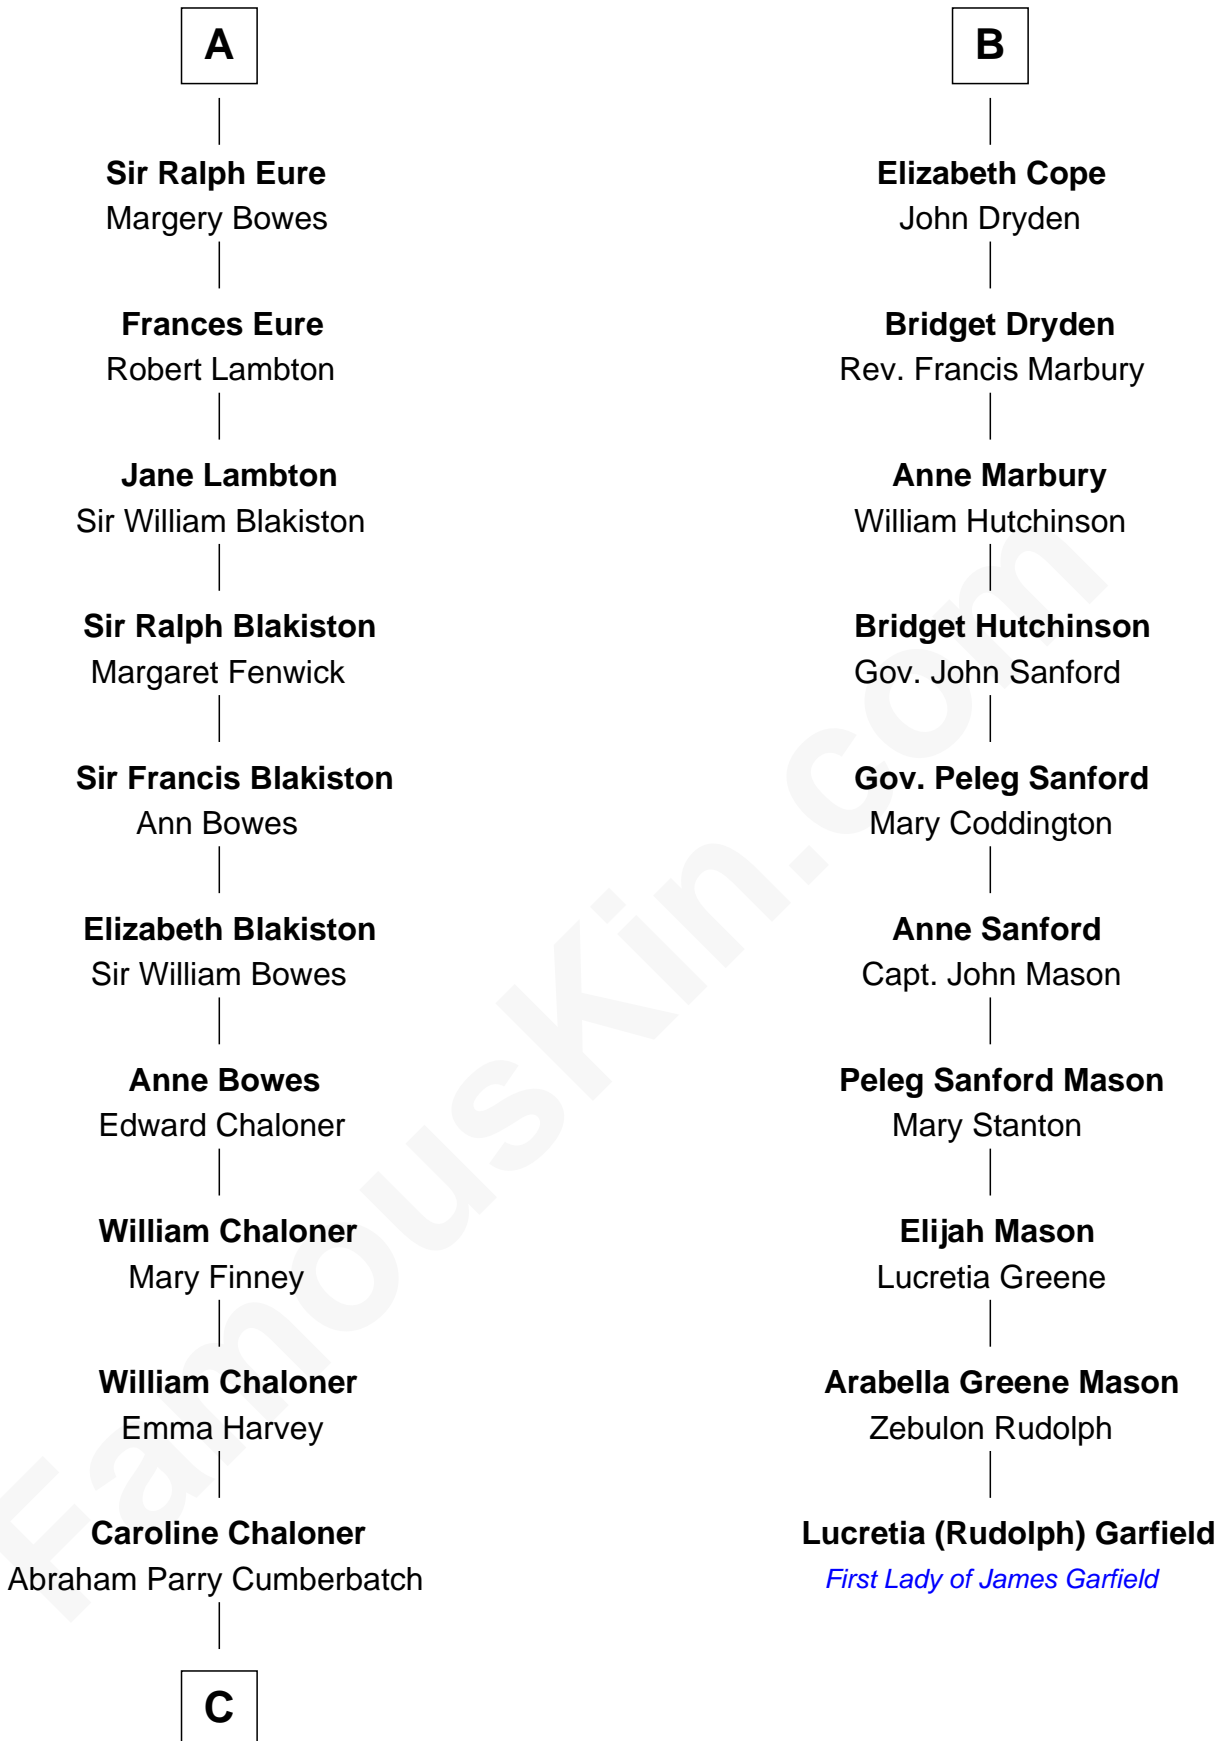

## Relationship Chart of

**Benedict Cumberbatch**

*Movie, Television and Stage Actor*

16th cousin 5 times removed of

**Lucretia (Rudolph) Garfield**

*First Lady of President James Garfield*

**C**

Robert William Cumberbatch

Louisa Grace Hanson

Henry Alfred Cumberbatch

Hélène Gertrude Rees

Henry Carlton Cumberbatch

Pauline Ellen Laing Congdon

Timothy Carlton Congdon Cumberbatch

Wanda Ventham

**Benedict Cumberbatch**