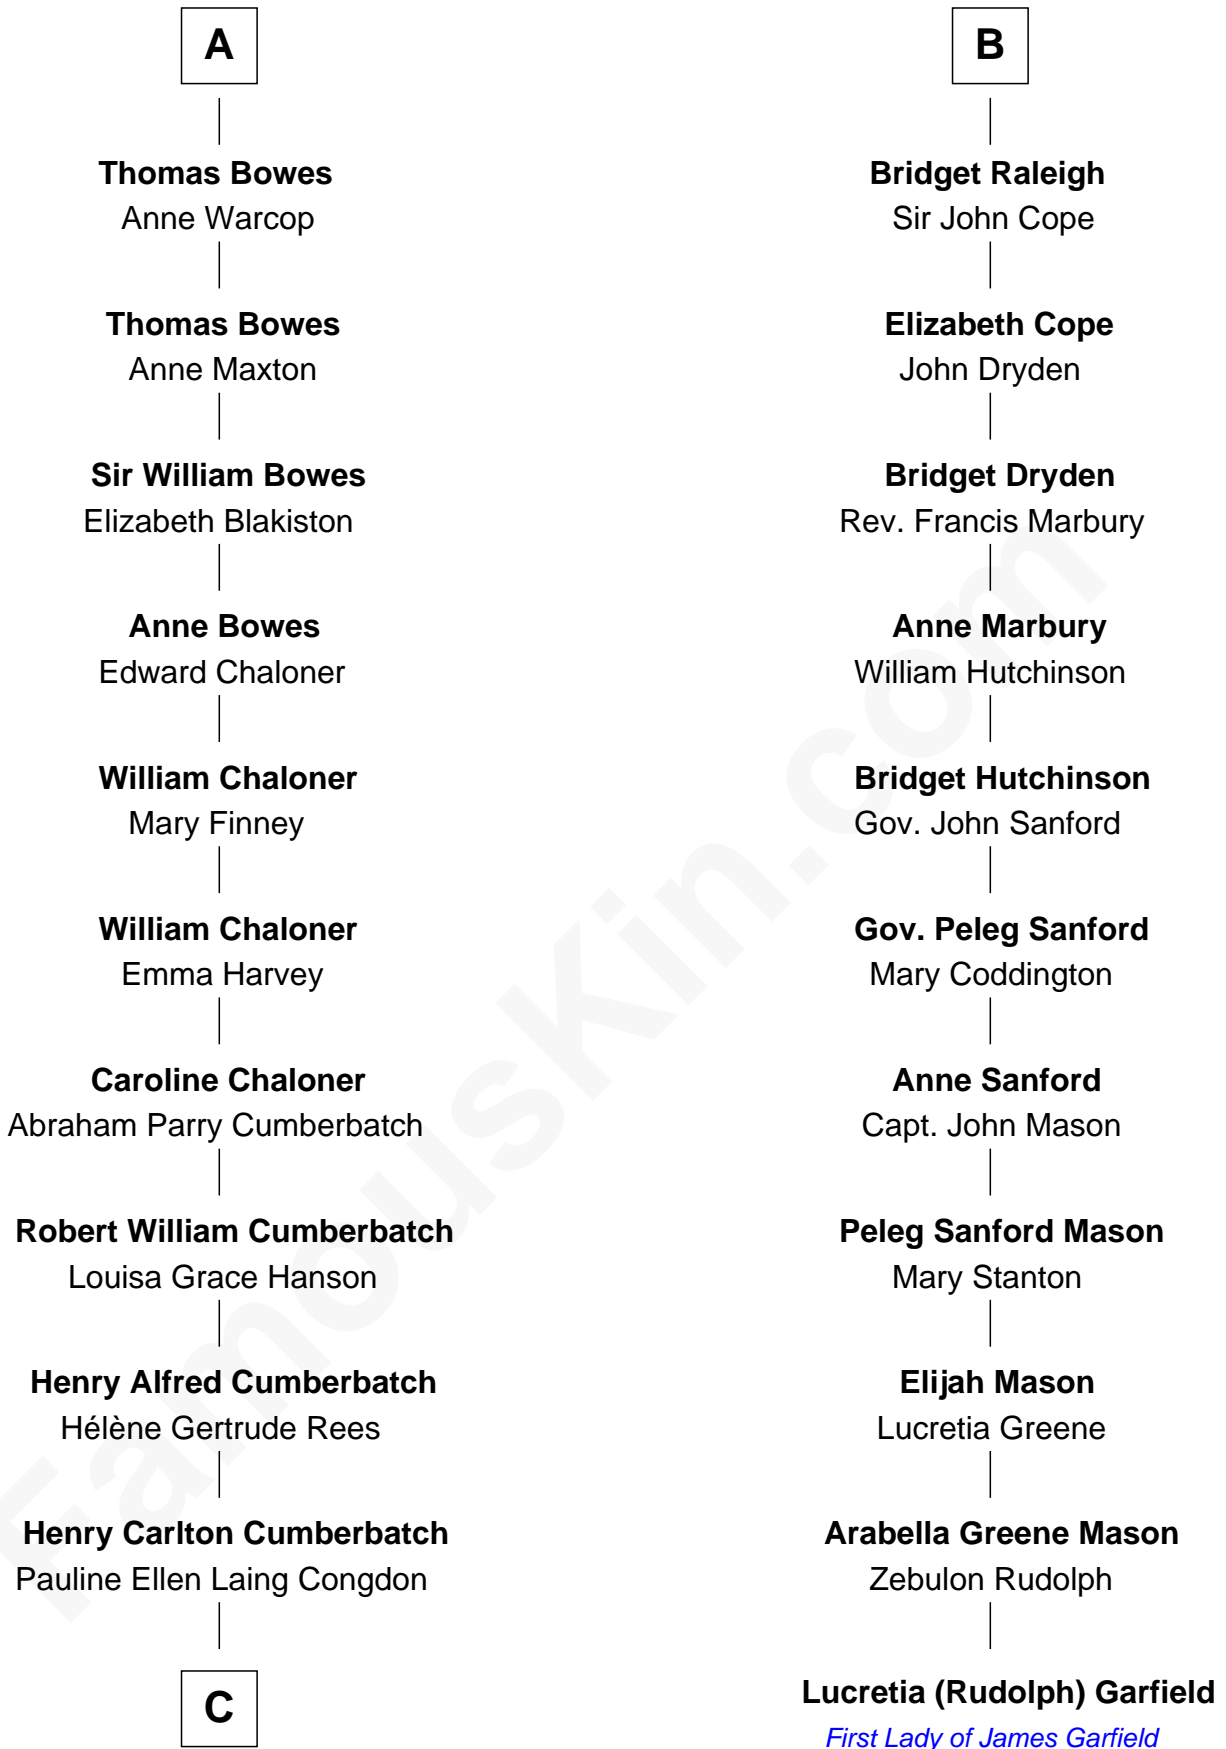

FamousKin.com

Relationship Chart of

Benedict Cumberbatch

Movie, Television and Stage Actor

17th cousin 1 time removed of

Lucretia (Rudolph) Garfield

First Lady of President James Garfield

Edmund Fitzalan

Alice de Warenne

Timothy Carlton Congdon Cumberbatch

Wanda Ventham

Benedict Cumberbatch

Movie, Television and Stage Actor

FamousKin.com