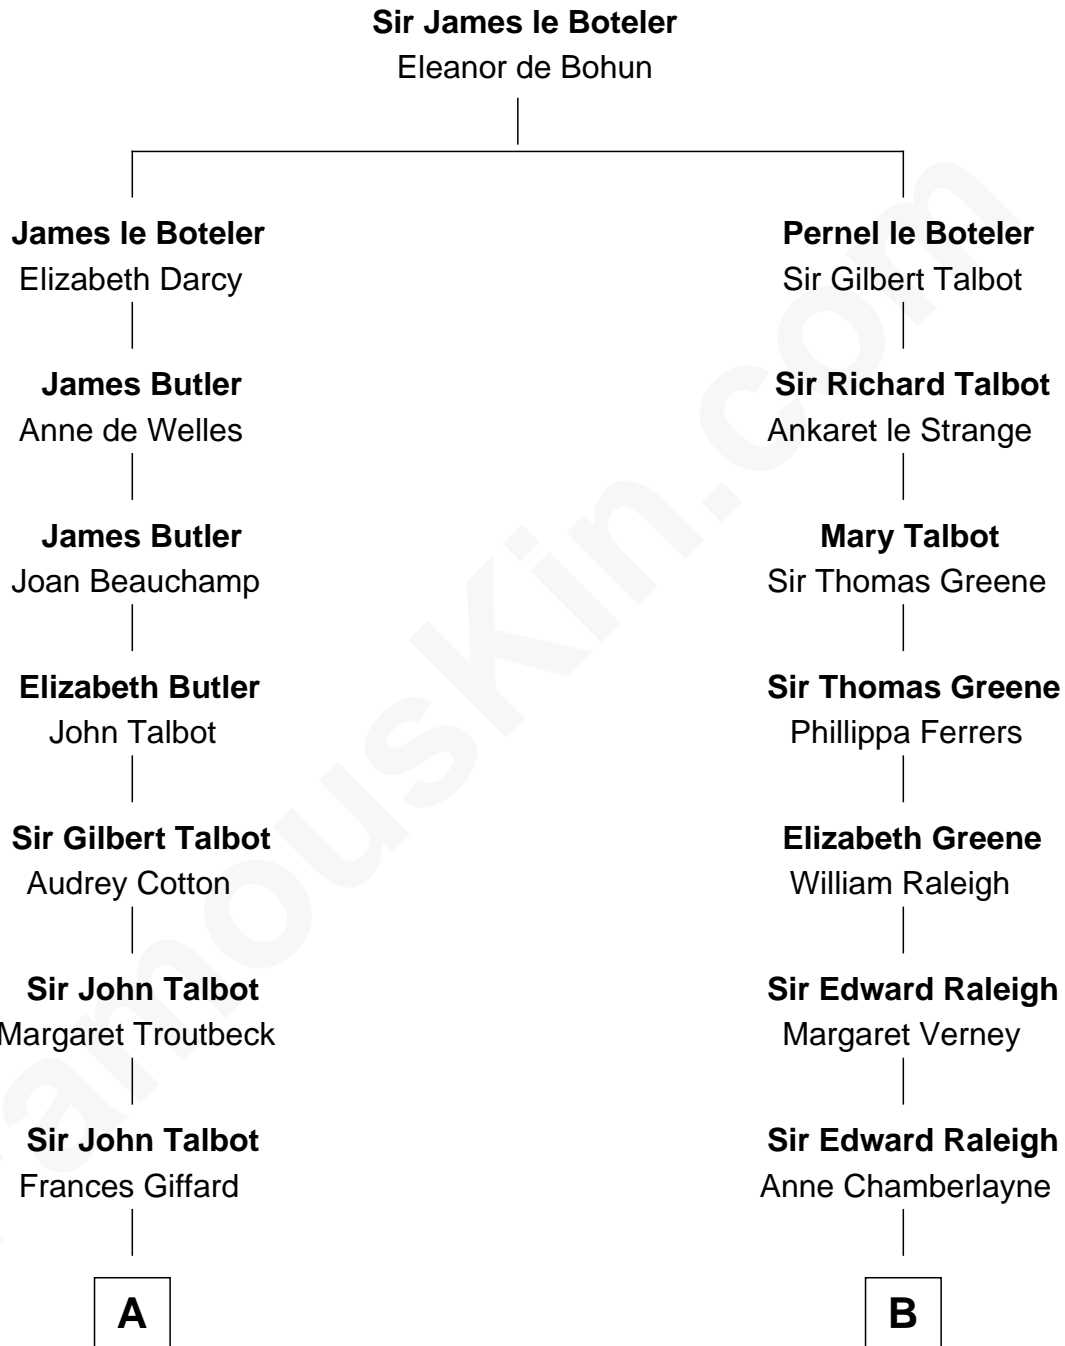

FamousKin.com

Relationship Chart of

Benedict Cumberbatch

Movie, Television and Stage Actor

17th cousin 2 times removed of

Lucretia (Rudolph) Garfield

First Lady of President James Garfield

C

Henry Carlton Cumberbatch

Pauline Ellen Laing Congdon

Timothy Carlton Congdon Cumberbatch

Wanda Ventham

Benedict Cumberbatch

Movie, Television and Stage Actor

FamousKin.com