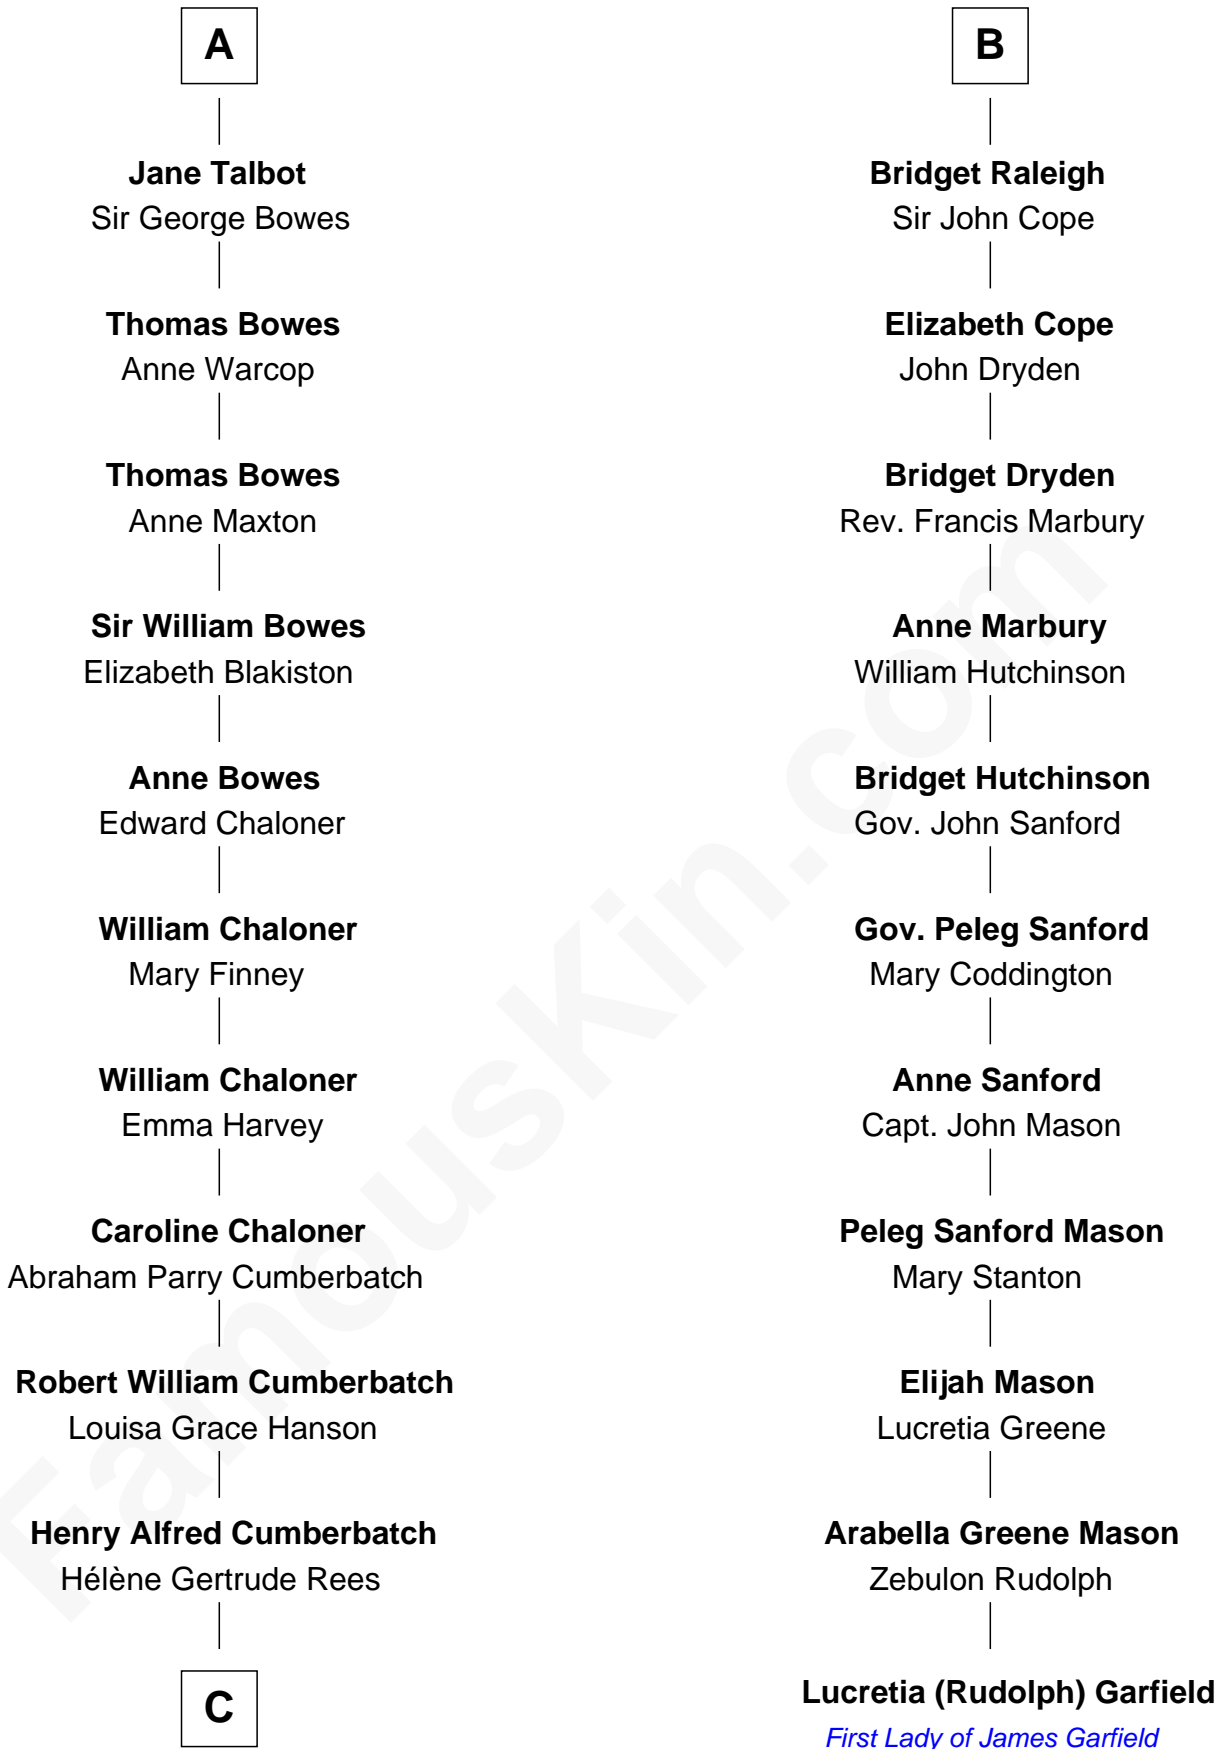

FamousKin.com

Relationship Chart of

Benedict Cumberbatch

Movie, Television and Stage Actor

17th cousin 2 times removed of

Lucretia (Rudolph) Garfield

First Lady of President James Garfield

C

Henry Carlton Cumberbatch

Pauline Ellen Laing Congdon

Timothy Carlton Congdon Cumberbatch

Wanda Ventham

Benedict Cumberbatch

Movie, Television and Stage Actor

FamousKin.com