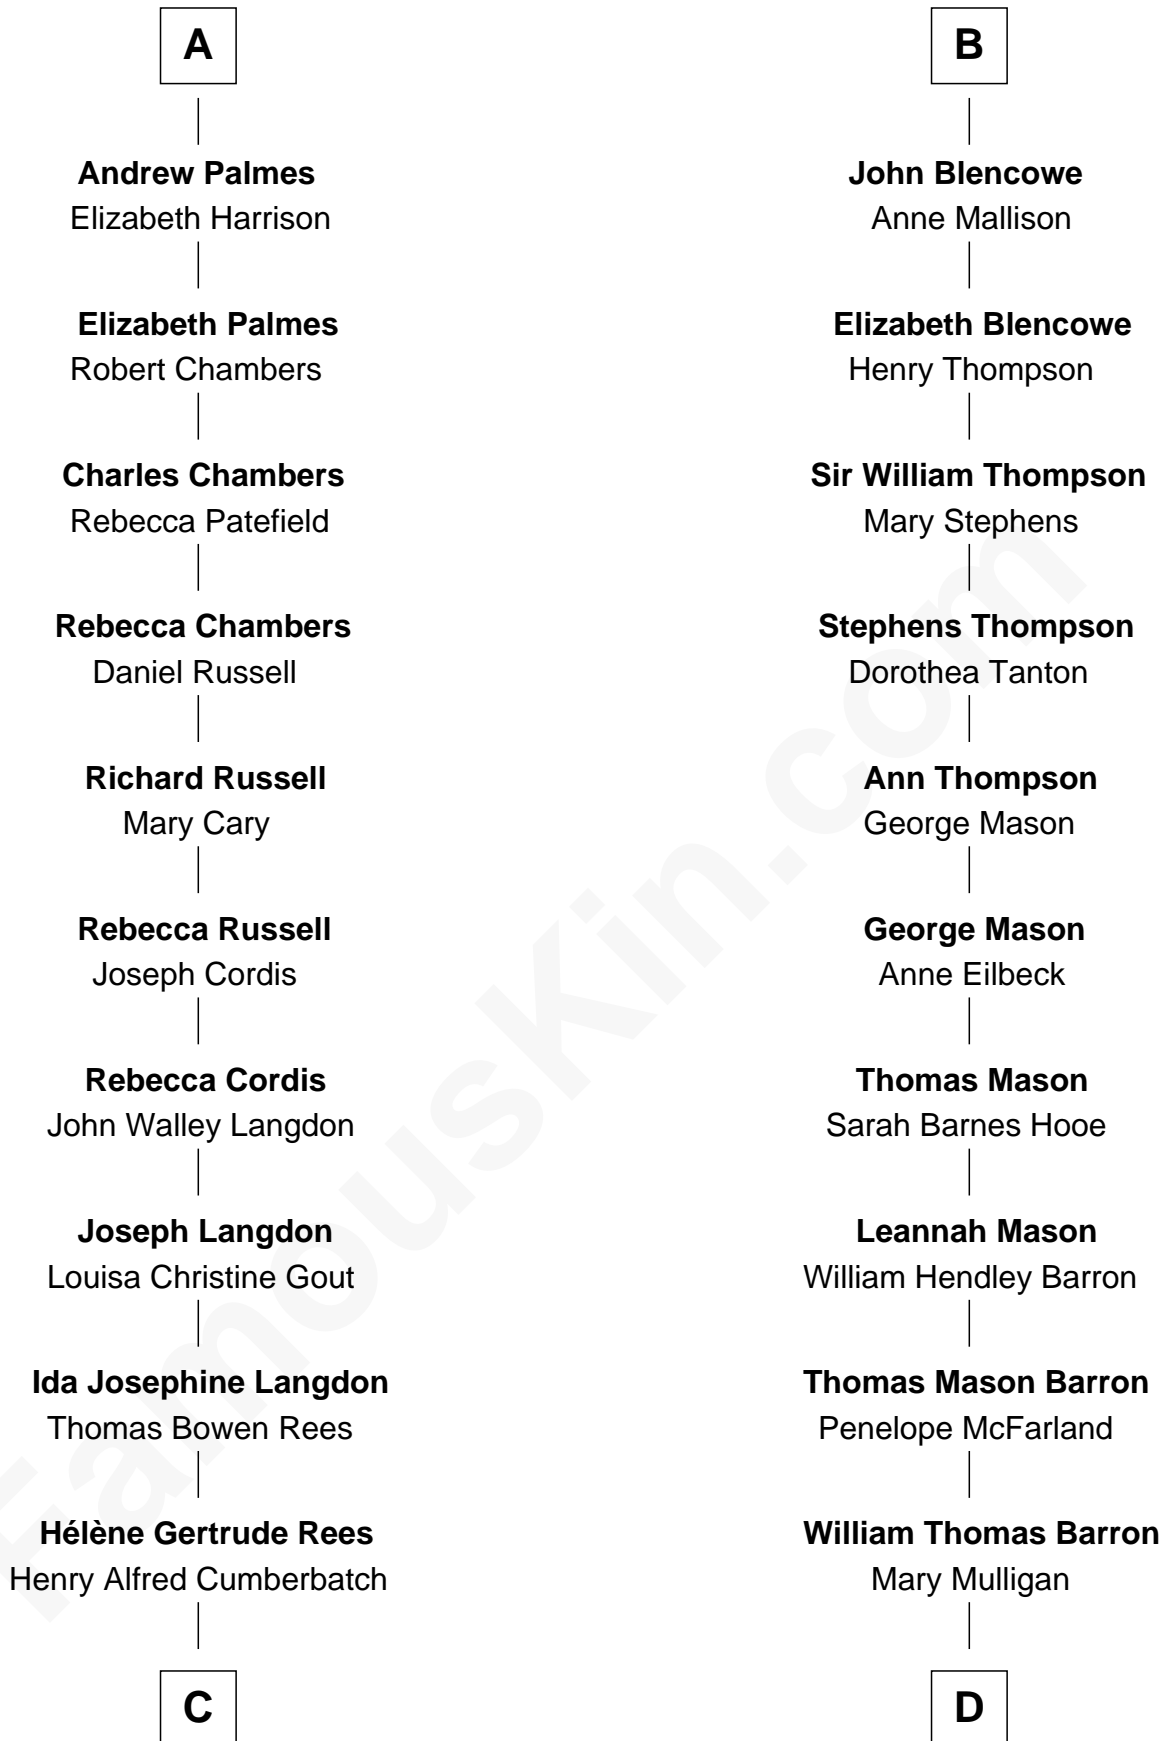

FamousKin.com

Relationship Chart of

Benedict Cumberbatch

Movie, Television and Stage Actor

19th cousin 1 time removed of

Paris Hilton

Socialite and TV Personality

Sir Walter Blount

Sancha de Ayala

Sir Thomas Blount

Margaret de Gresley

Sir Walter Blount

Helena Byron

Sir William Blount

Margaret Echyngham

Elizabeth Blount

Winifred Dudley

Anthony Blencowe

Richard Blencowe

Apollonia Tolson

Sir Henry Blencowe

Grace Sandford

B

C