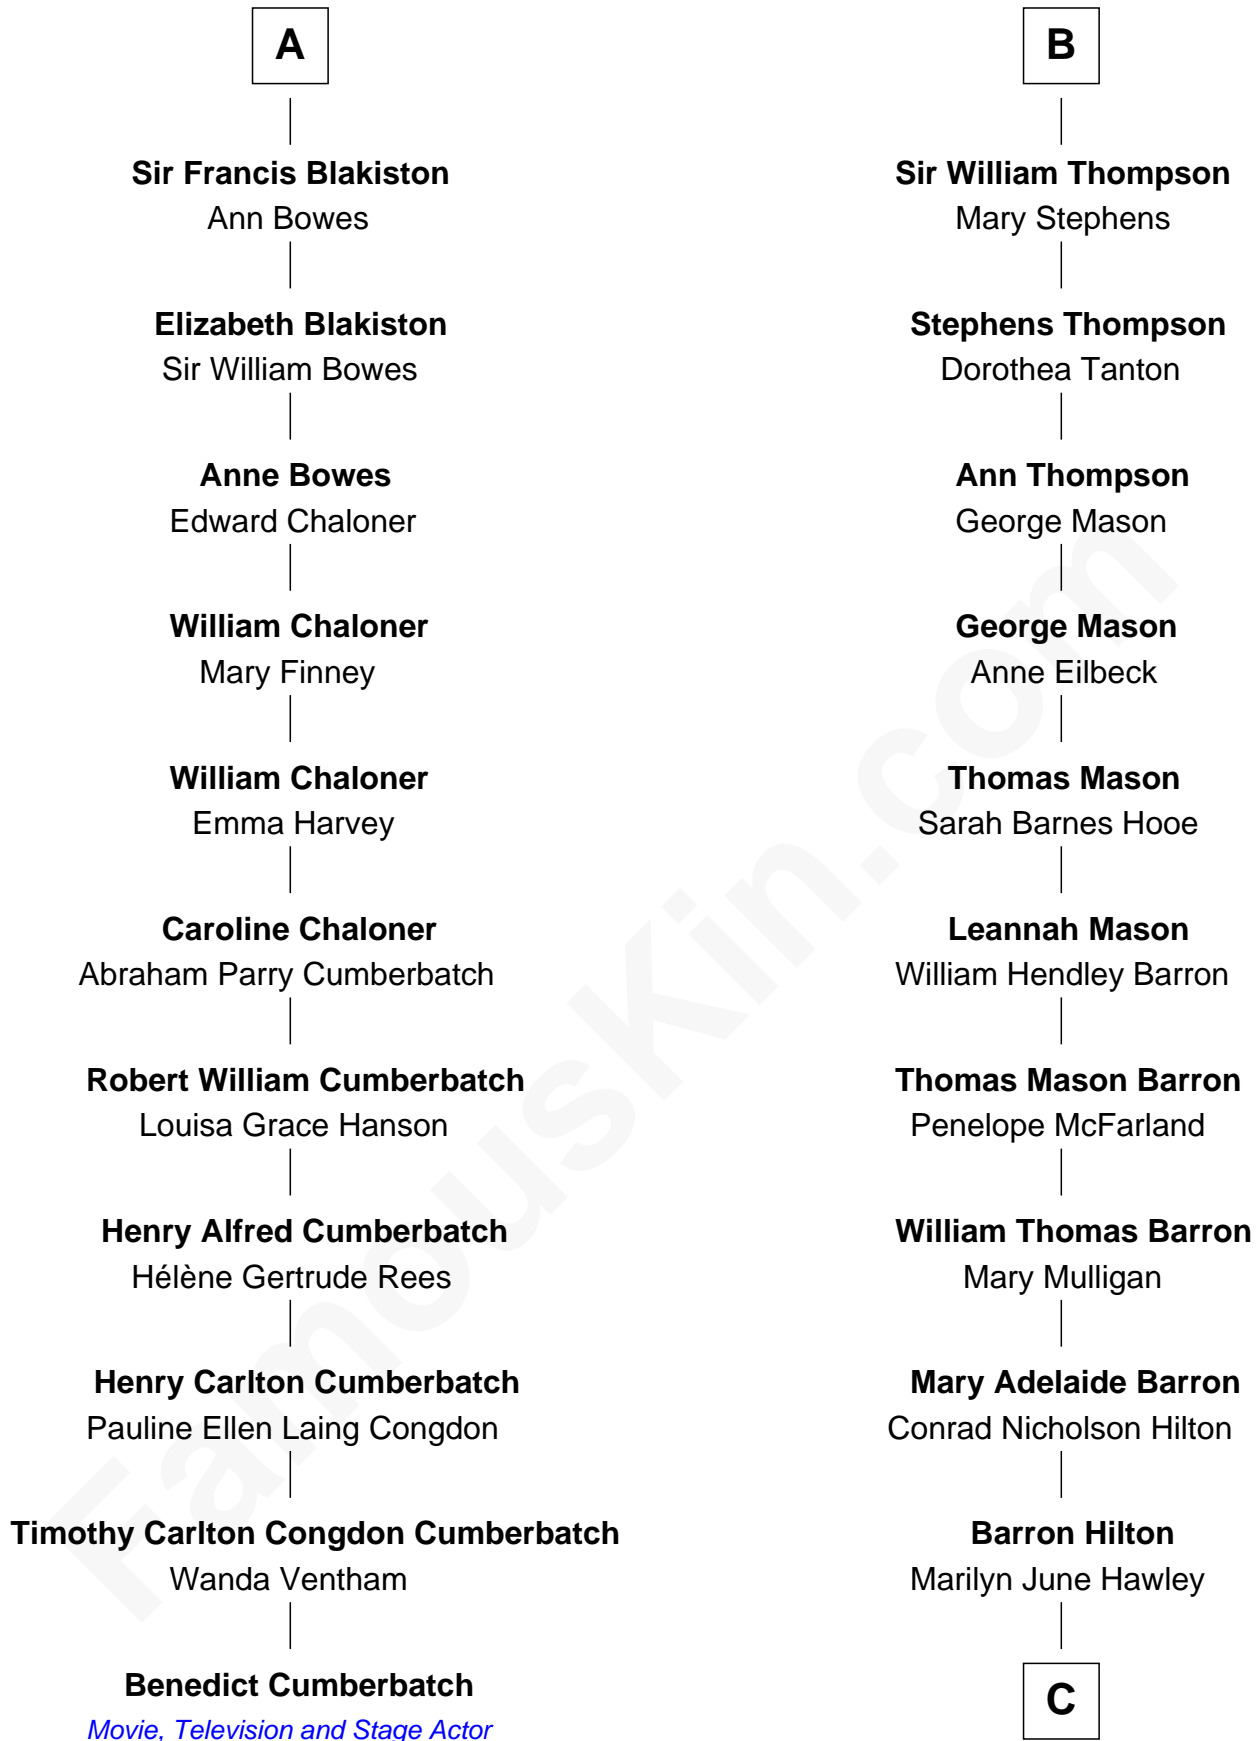

## Relationship Chart of

**Benedict Cumberbatch**  
*Movie, Television and Stage Actor*

17th cousin 1 time removed of

**Paris Hilton**  
*Socialite and TV Personality*

Richard Howard Hilton  
Kathleen Elizabeth Avanzino