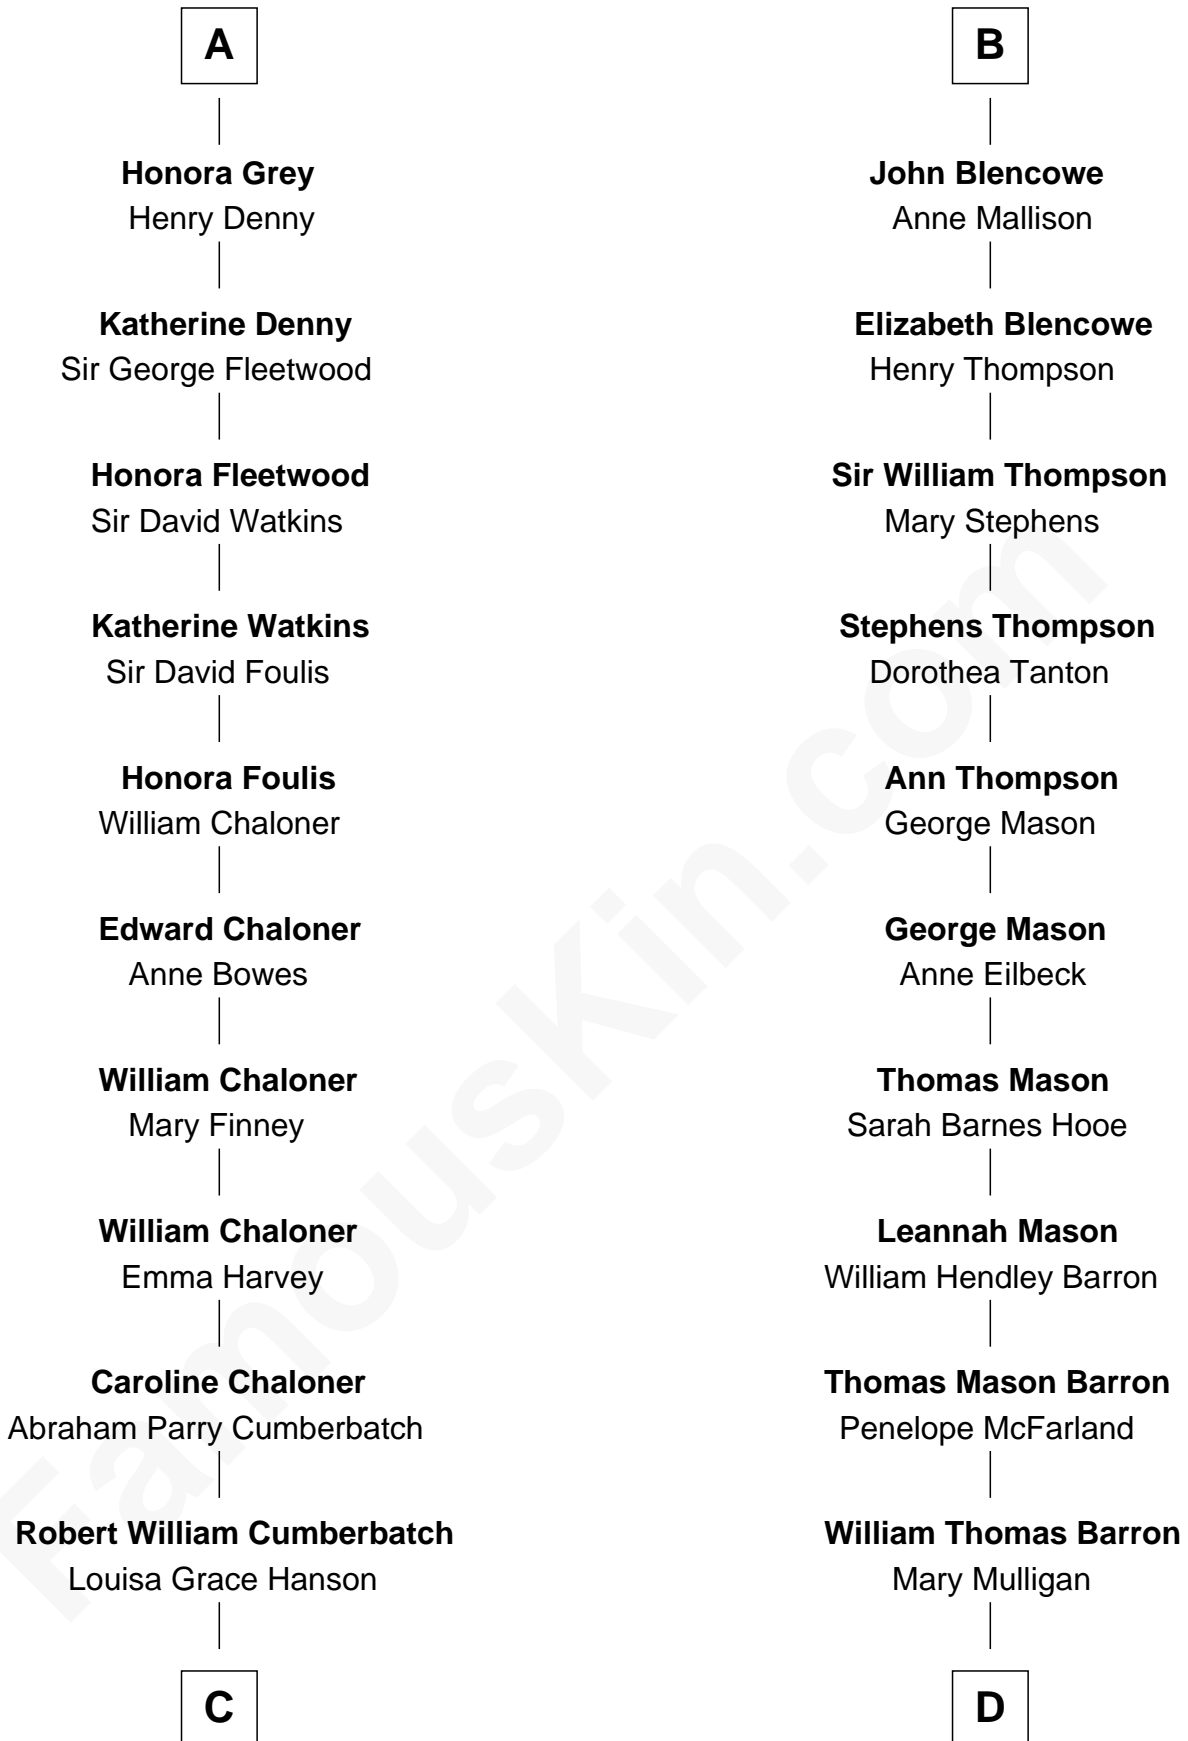

FamousKin.com
Relationship Chart of
Benedict Cumberbatch
Movie, Television and Stage Actor

20th cousin of
Paris Hilton
Socialite and TV Personality

C

Henry Alfred Cumberbatch
Hélène Gertrude Rees

Henry Carlton Cumberbatch
Pauline Ellen Laing Congdon

Timothy Carlton Congdon Cumberbatch
Wanda Ventham

Benedict Cumberbatch
Movie, Television and Stage Actor

D

Mary Adelaide Barron
Conrad Nicholson Hilton

Barron Hilton
Marilyn June Hawley

Richard Howard Hilton
Kathleen Elizabeth Avanzino