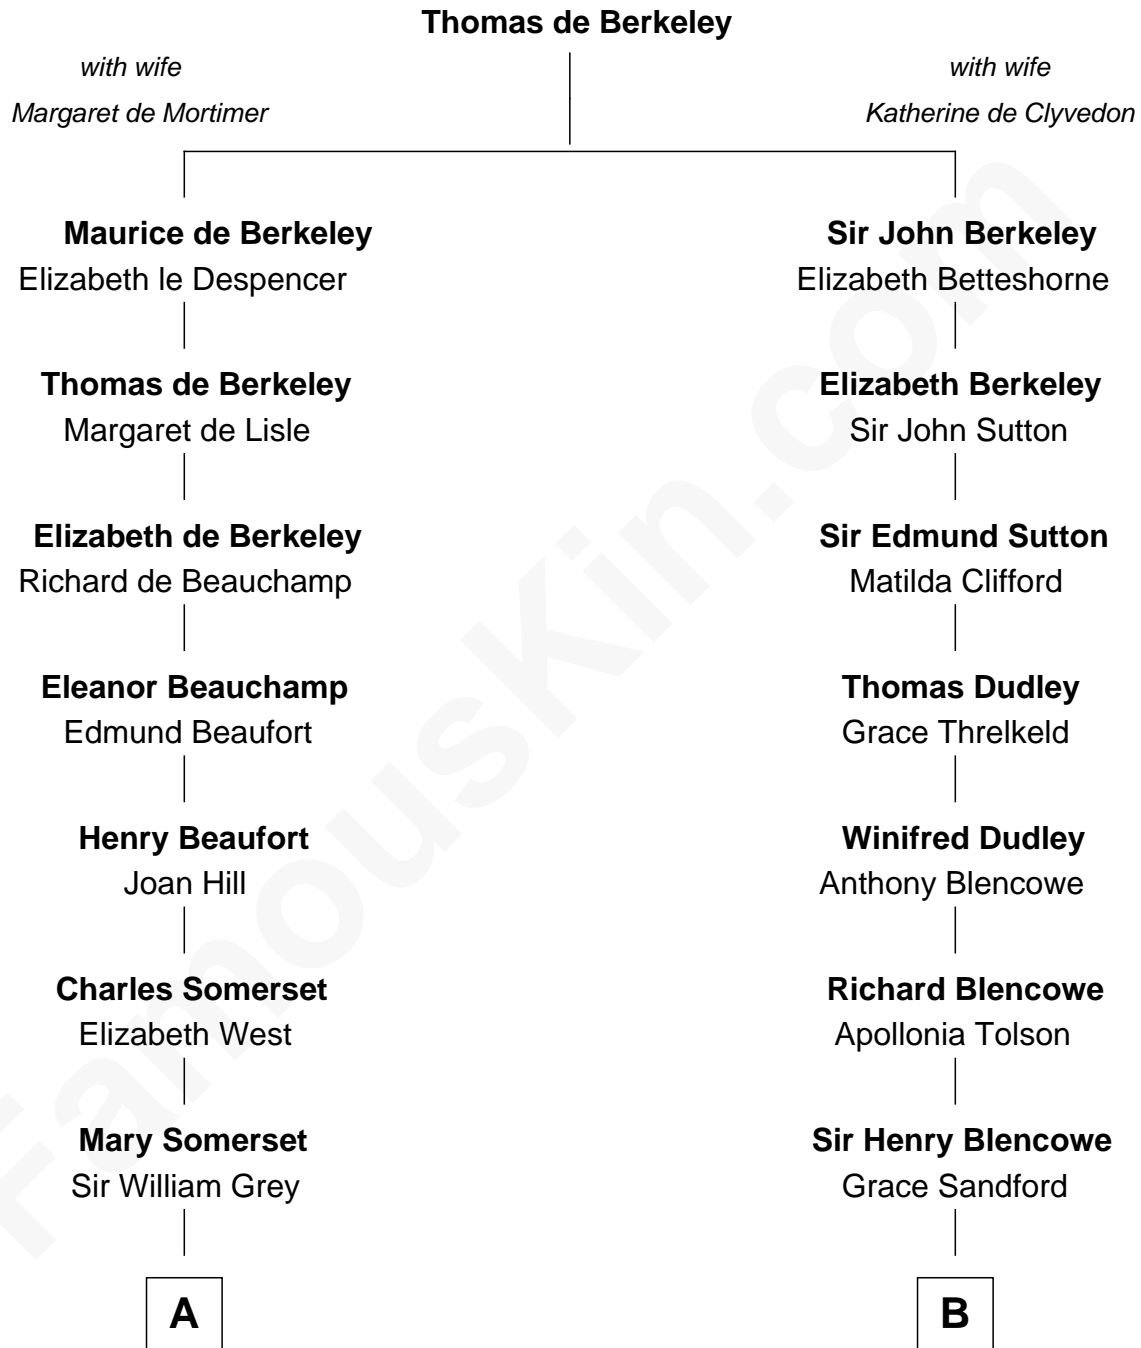

FamousKin.com
Relationship Chart of
Benedict Cumberbatch
Movie, Television and Stage Actor

20th cousin of
Paris Hilton
Socialite and TV Personality

C

Henry Alfred Cumberbatch
Hélène Gertrude Rees

Henry Carlton Cumberbatch
Pauline Ellen Laing Congdon

Timothy Carlton Congdon Cumberbatch
Wanda Ventham

Benedict Cumberbatch
Movie, Television and Stage Actor

D

Mary Adelaide Barron
Conrad Nicholson Hilton

Barron Hilton
Marilyn June Hawley

Richard Howard Hilton
Kathleen Elizabeth Avanzino