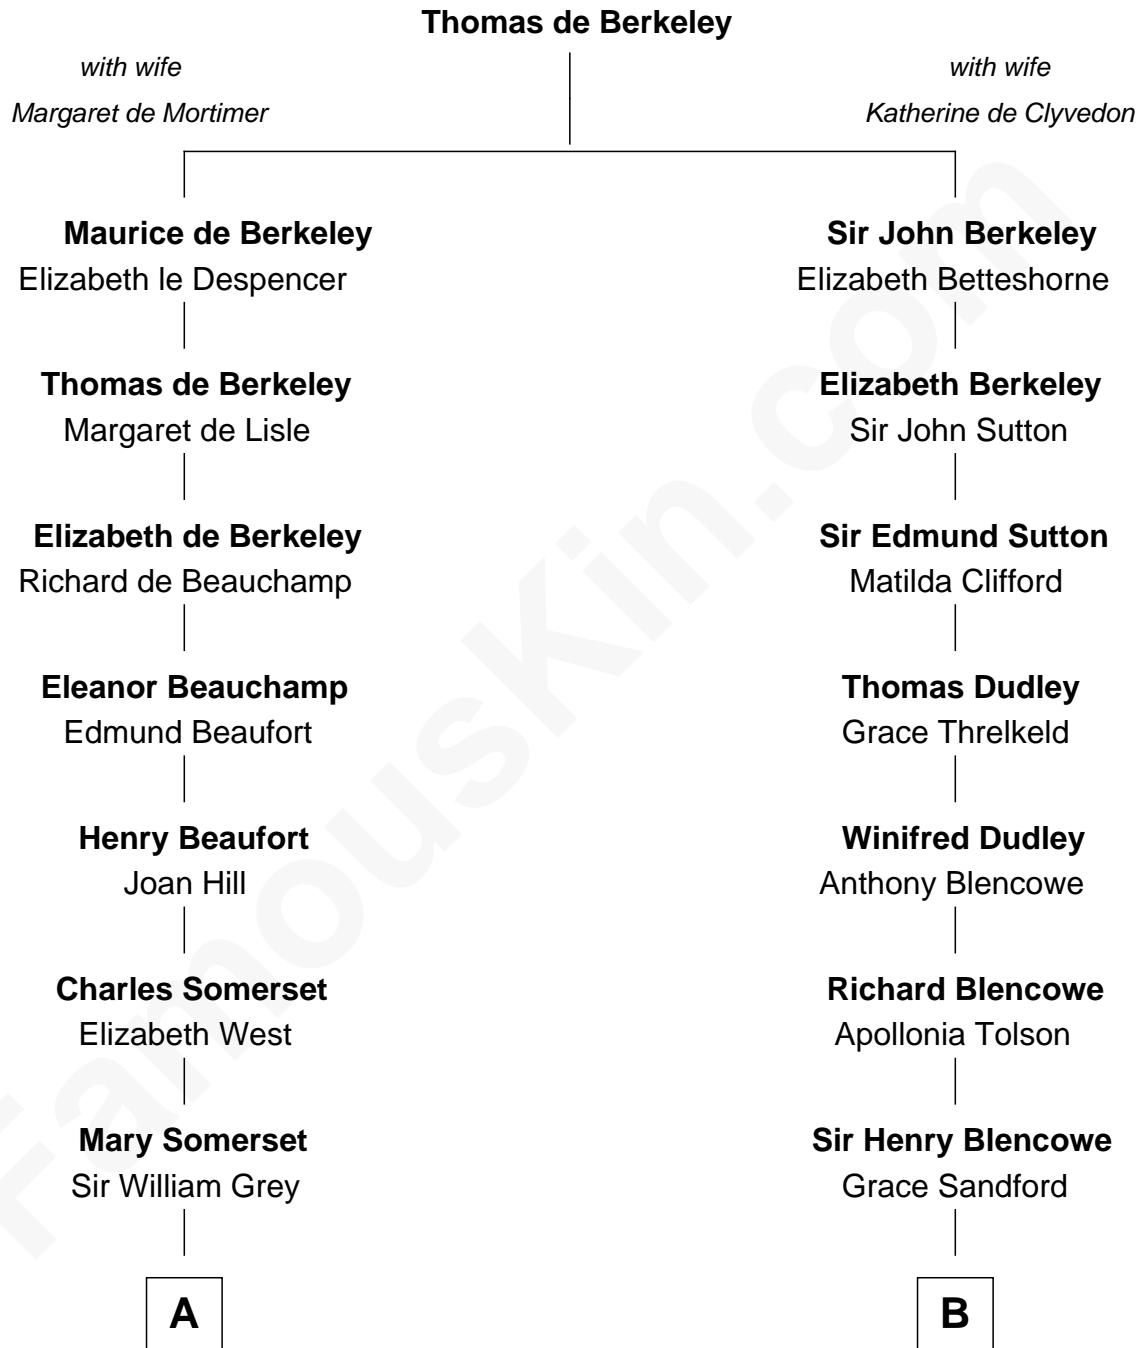

# FamousKin.com Relationship Chart of

**Benedict Cumberbatch**  
*Movie, Television and Stage Actor*

12th cousin 8 times removed of

**George Mason**  
*Father of the U.S. Bill of Rights*

**C**

Henry Alfred Cumberbatch

Hélène Gertrude Rees

Henry Carlton Cumberbatch

Pauline Ellen Laing Congdon

Timothy Carlton Congdon Cumberbatch

Wanda Ventham

**Benedict Cumberbatch**

*Movie, Television and Stage Actor*

FamousKin.com