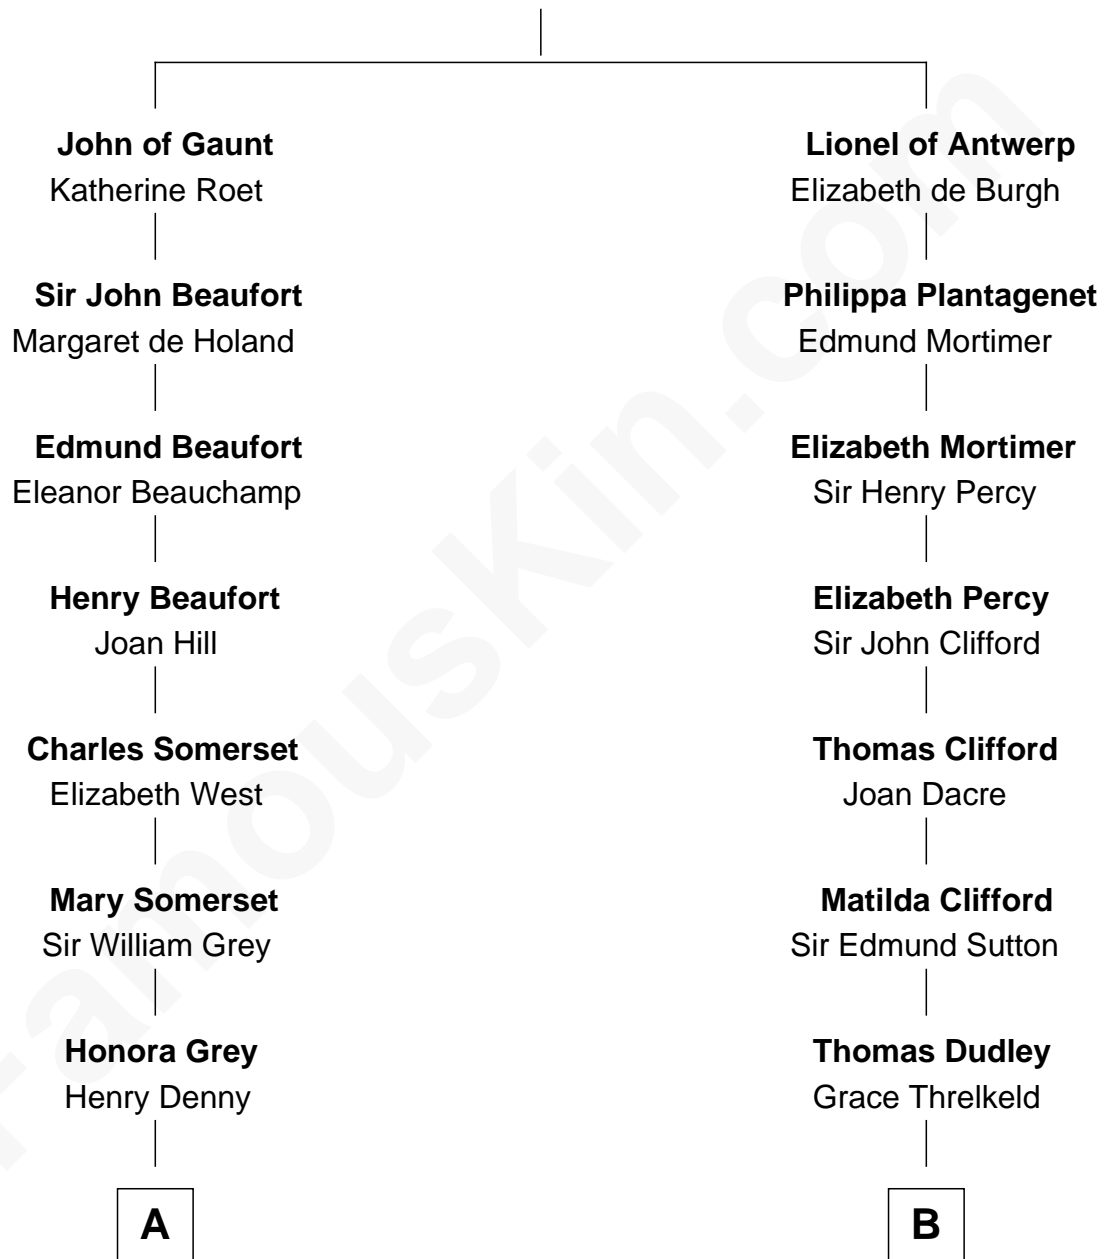

## Relationship Chart of

**Benedict Cumberbatch**

*Movie, Television and Stage Actor*

15th cousin 4 times removed of

**George Mason**

*Father of the U.S. Bill of Rights*

**Edward III, King of England**

Philippa of Hainault