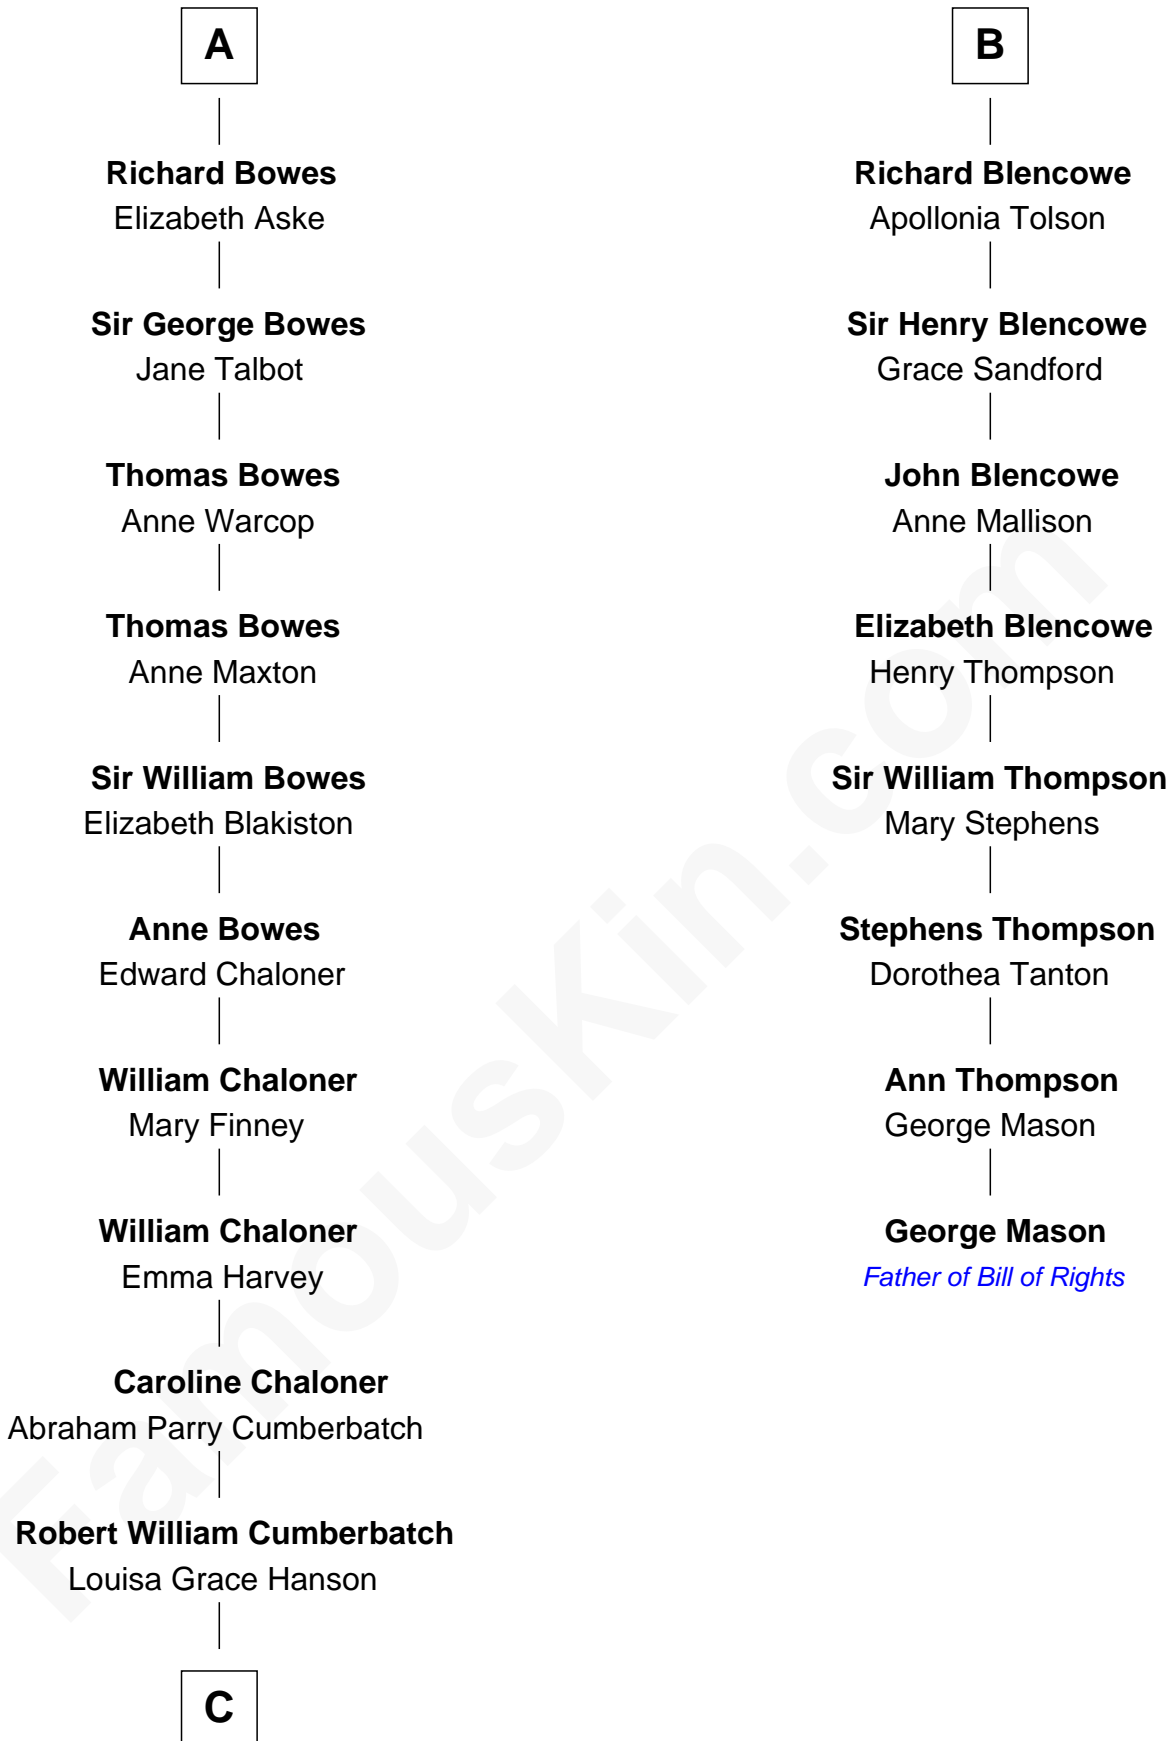

# FamousKin.com Relationship Chart of

**Benedict Cumberbatch**  
*Movie, Television and Stage Actor*

14th cousin 6 times removed of

**George Mason**  
*Father of the U.S. Bill of Rights*

**C**

Henry Alfred Cumberbatch

Hélène Gertrude Rees

Henry Carlton Cumberbatch

Pauline Ellen Laing Congdon

Timothy Carlton Congdon Cumberbatch

Wanda Ventham

**Benedict Cumberbatch**

*Movie, Television and Stage Actor*

FamousKin.com