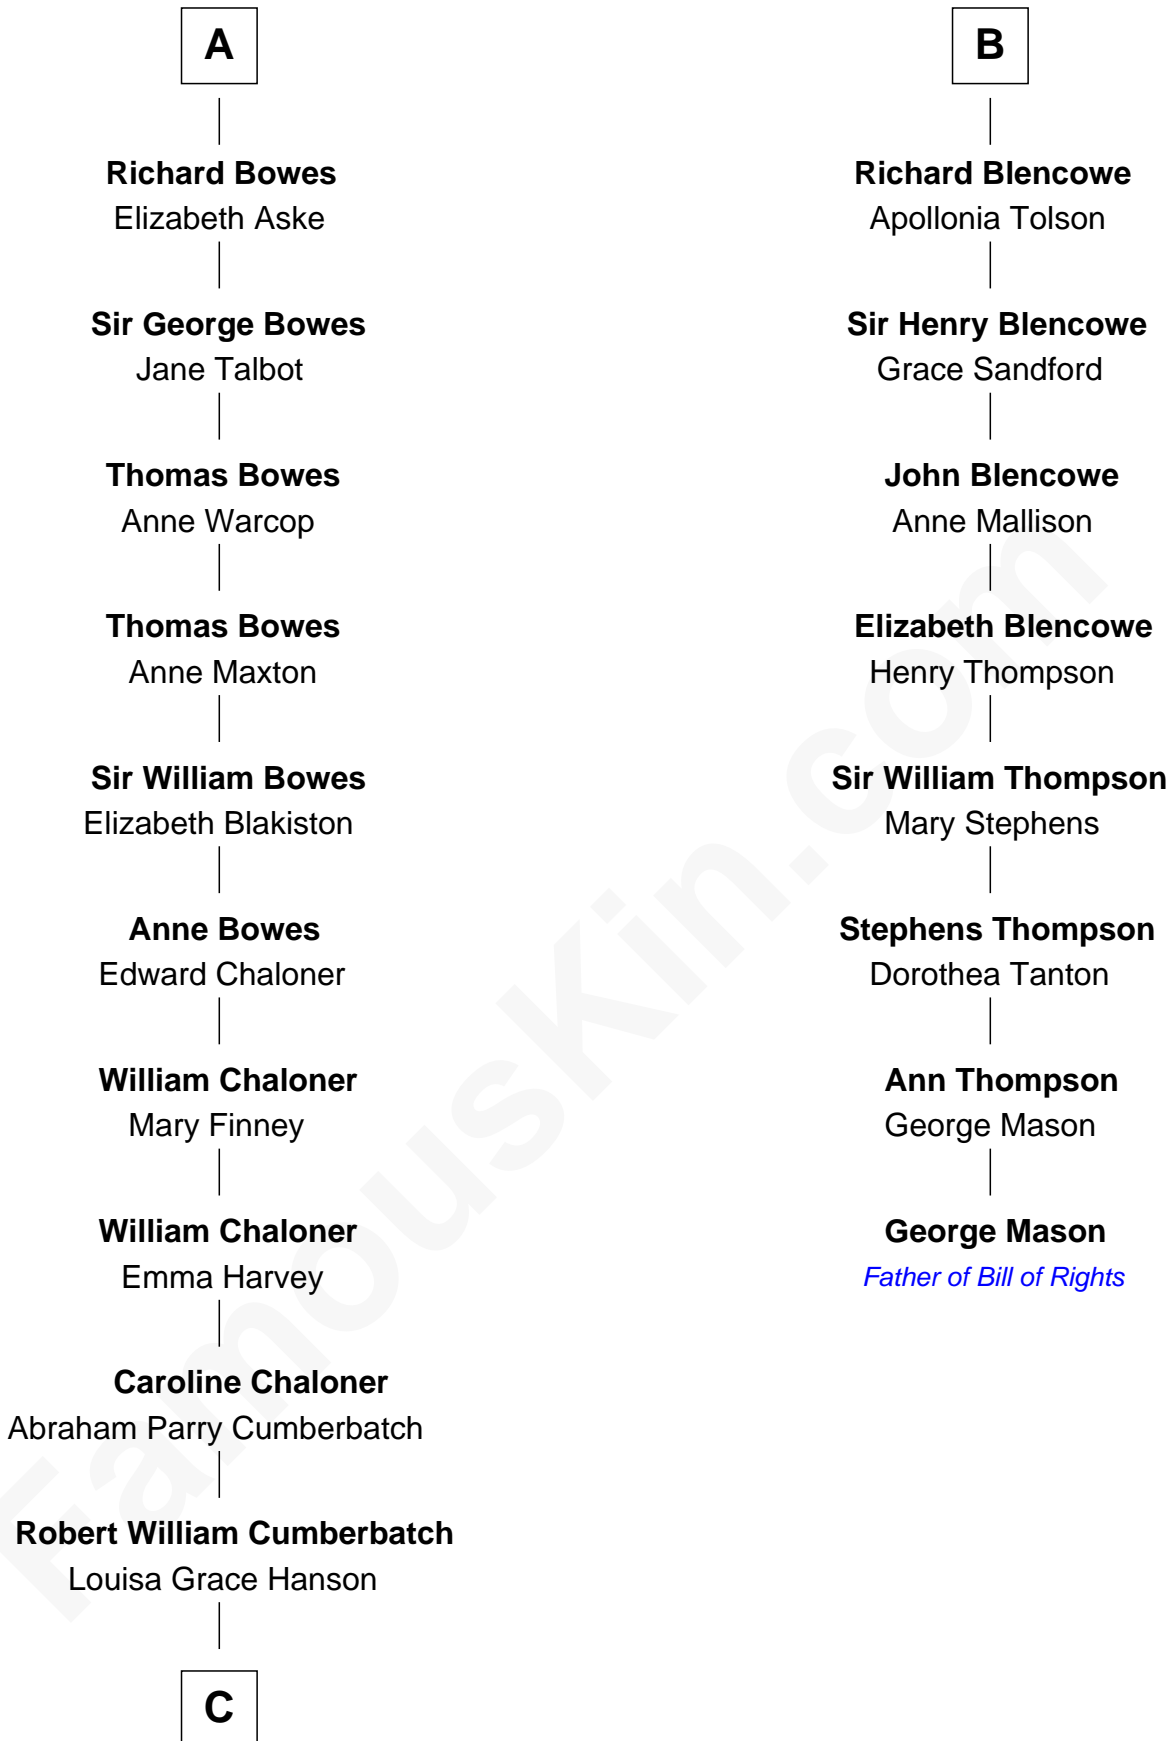

FamousKin.com

Relationship Chart of

Benedict Cumberbatch

Movie, Television and Stage Actor

14th cousin 6 times removed of

George Mason

Father of the U.S. Bill of Rights

Sir Thomas de Berkeley

Sir Maurice de Berkeley

Eve la Zouche

Thomas de Berkeley

Katherine de Clyvedon

Sir John Berkeley

Elizabeth Betteshorne

Elizabeth Berkeley

Sir John Sutton

Sir Edmund Sutton

Matilda Clifford

Thomas Dudley

Grace Threlkeld

Winifred Dudley

Anthony Blencowe

B

C