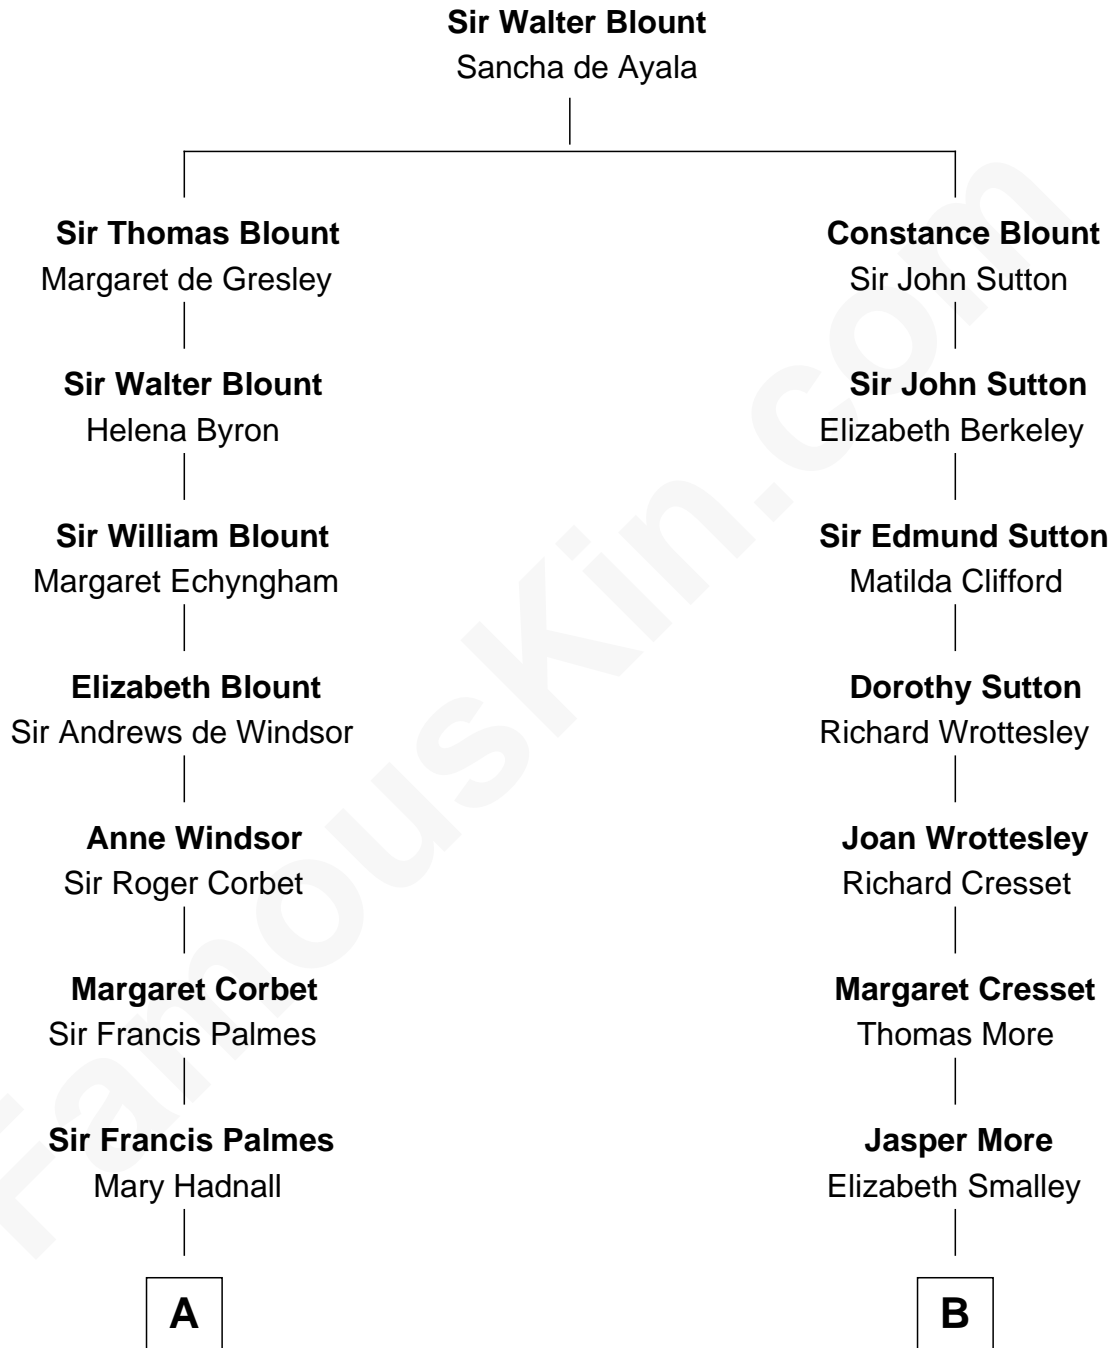

# FamousKin.com Relationship Chart of

**Benedict Cumberbatch**

*Movie, Television and Stage Actor*

8th cousin 11 times removed of

**Richard More**

*(c1614 - c1696) Mayflower passenger 1620*

**MAYFLOWER**

**C**

Henry Carlton Cumberbatch

Pauline Ellen Laing Congdon

Timothy Carlton Congdon Cumberbatch

Wanda Ventham

**Benedict Cumberbatch**

*Movie, Television and Stage Actor*

FamousKin.com