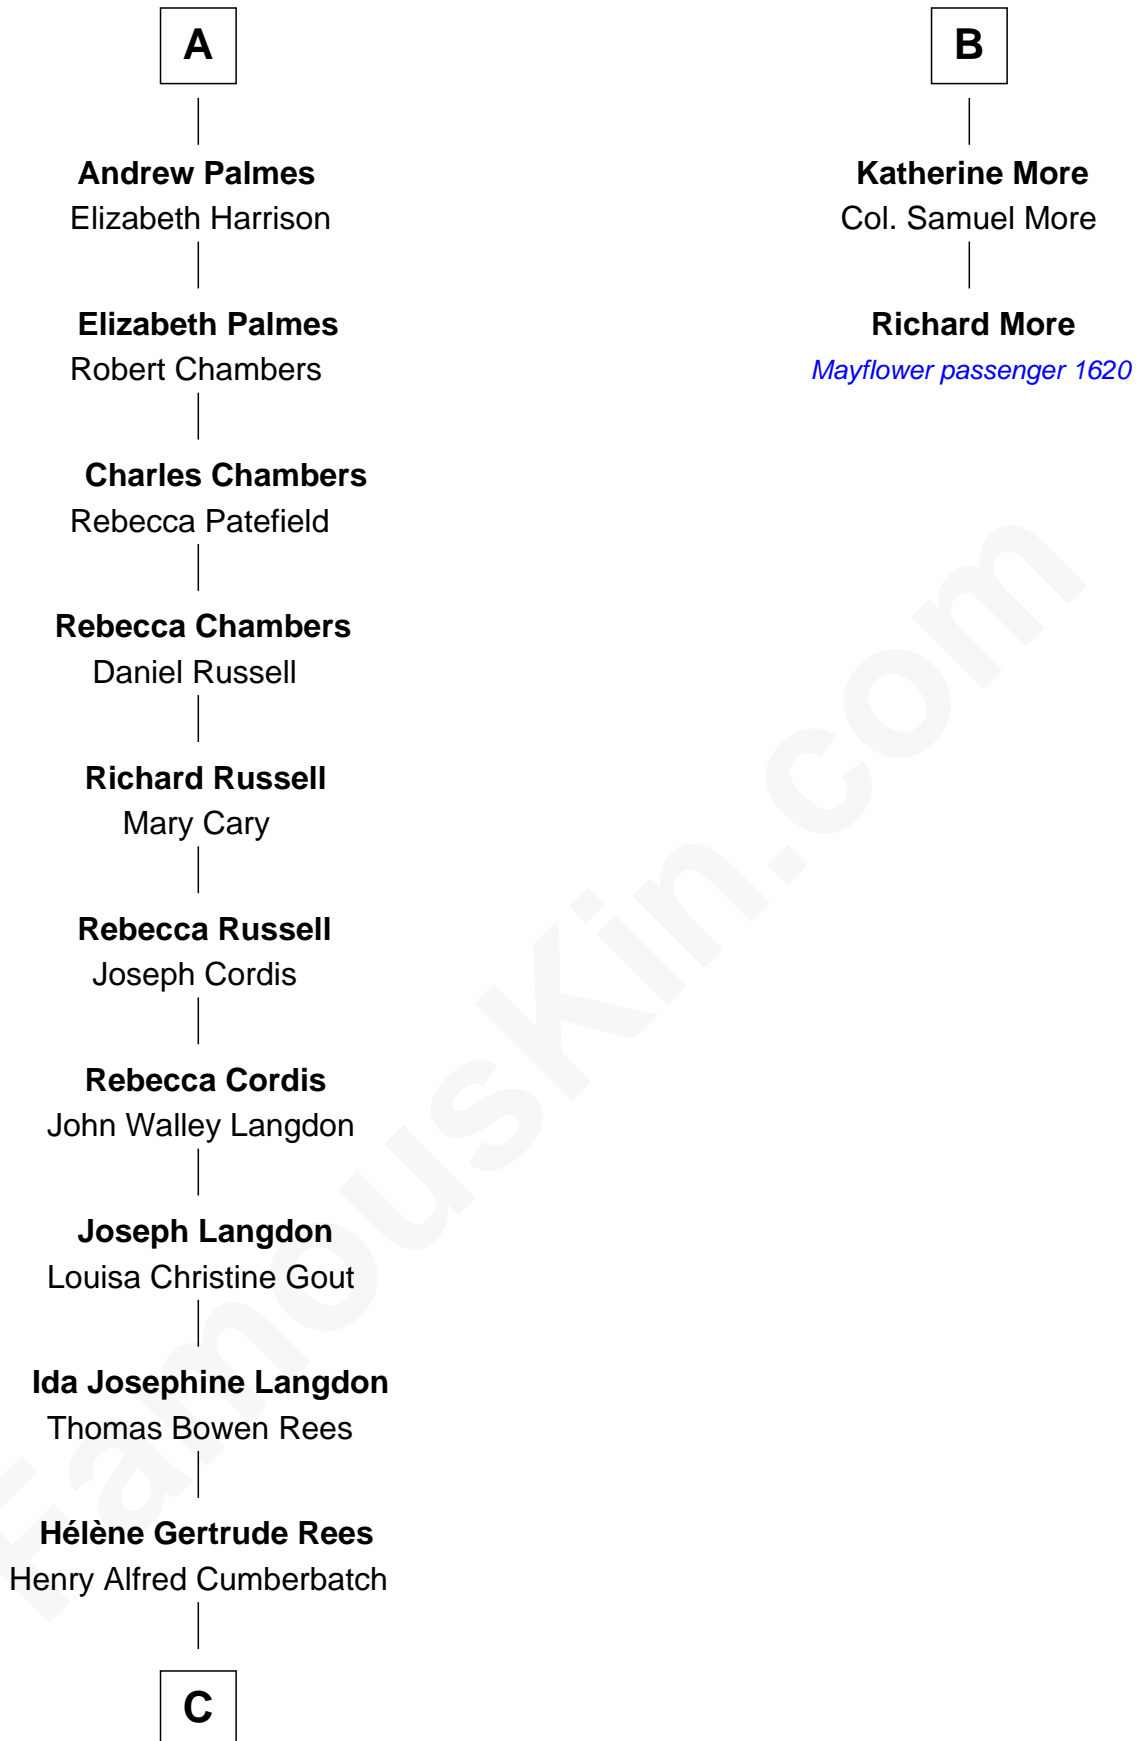

# FamousKin.com Relationship Chart of

**Benedict Cumberbatch**

*Movie, Television and Stage Actor*

8th cousin 11 times removed of

**Richard More**

*(c1614 - c1696) Mayflower passenger 1620*

**MAYFLOWER**

**C**

Henry Carlton Cumberbatch

Pauline Ellen Laing Congdon

Timothy Carlton Congdon Cumberbatch

Wanda Ventham

**Benedict Cumberbatch**

*Movie, Television and Stage Actor*

FamousKin.com