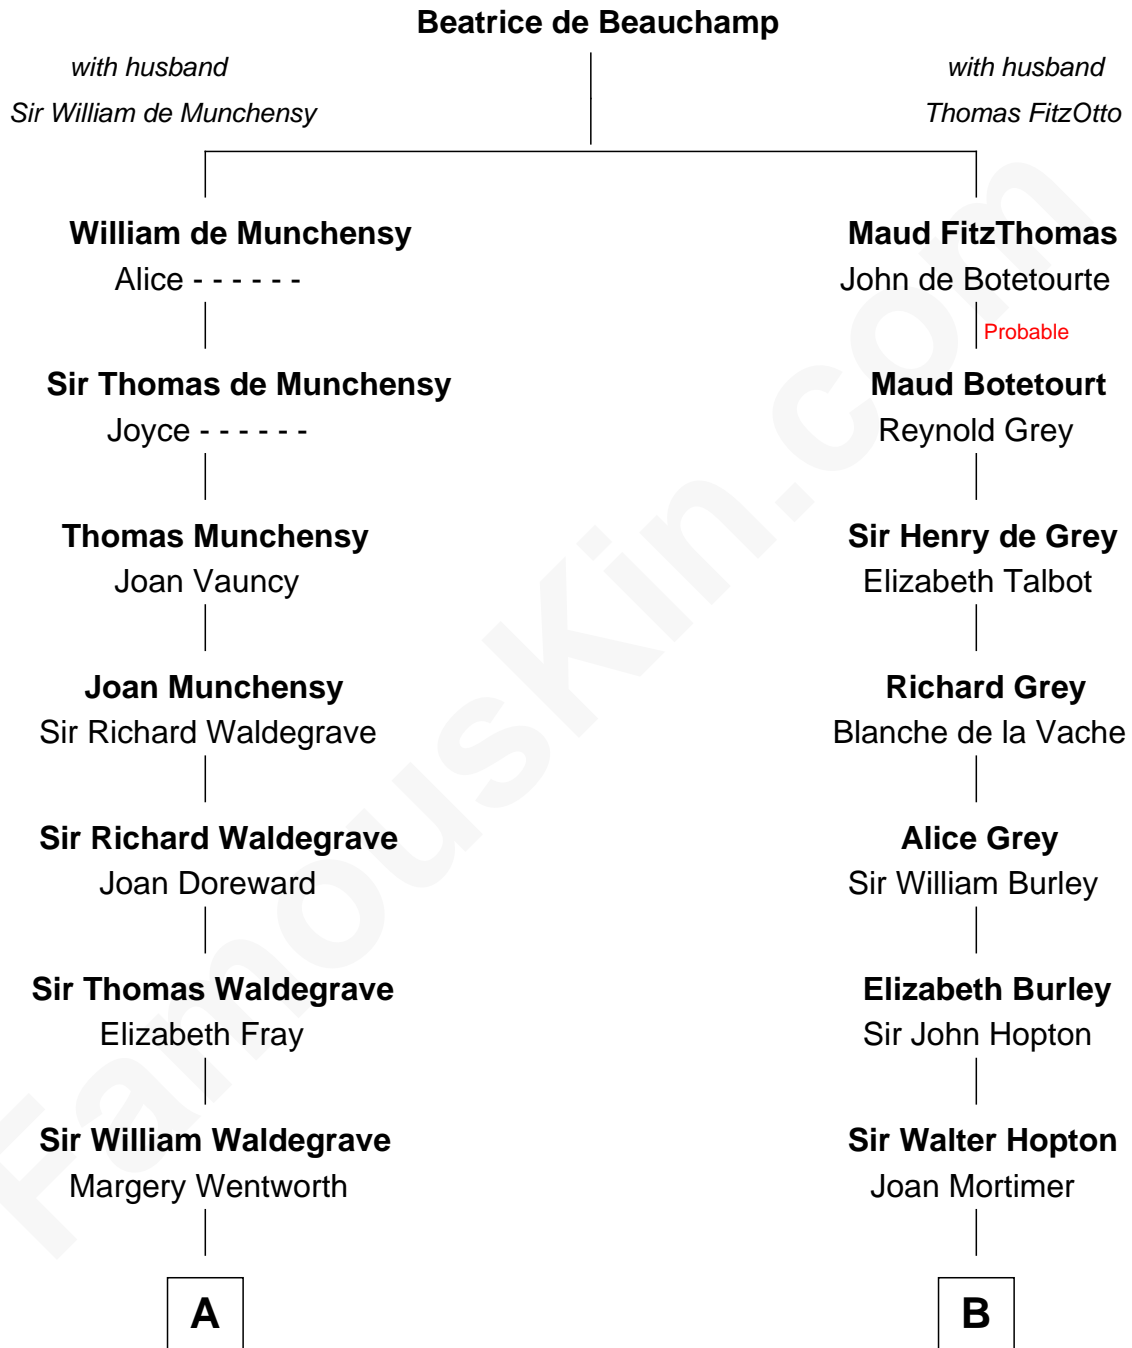

# FamousKin.com Relationship Chart of

**Benedict Cumberbatch**

*Movie, Television and Stage Actor*

**14th cousin 7 times removed of**

**Richard More**

*(c1614 - c1696) Mayflower passenger 1620*

**MAYFLOWER**

**C**

Robert William Cumberbatch

Louisa Grace Hanson

Henry Alfred Cumberbatch

Hélène Gertrude Rees

Henry Carlton Cumberbatch

Pauline Ellen Laing Congdon

Timothy Carlton Congdon Cumberbatch

Wanda Ventham

**Benedict Cumberbatch**

*Movie, Television and Stage Actor*