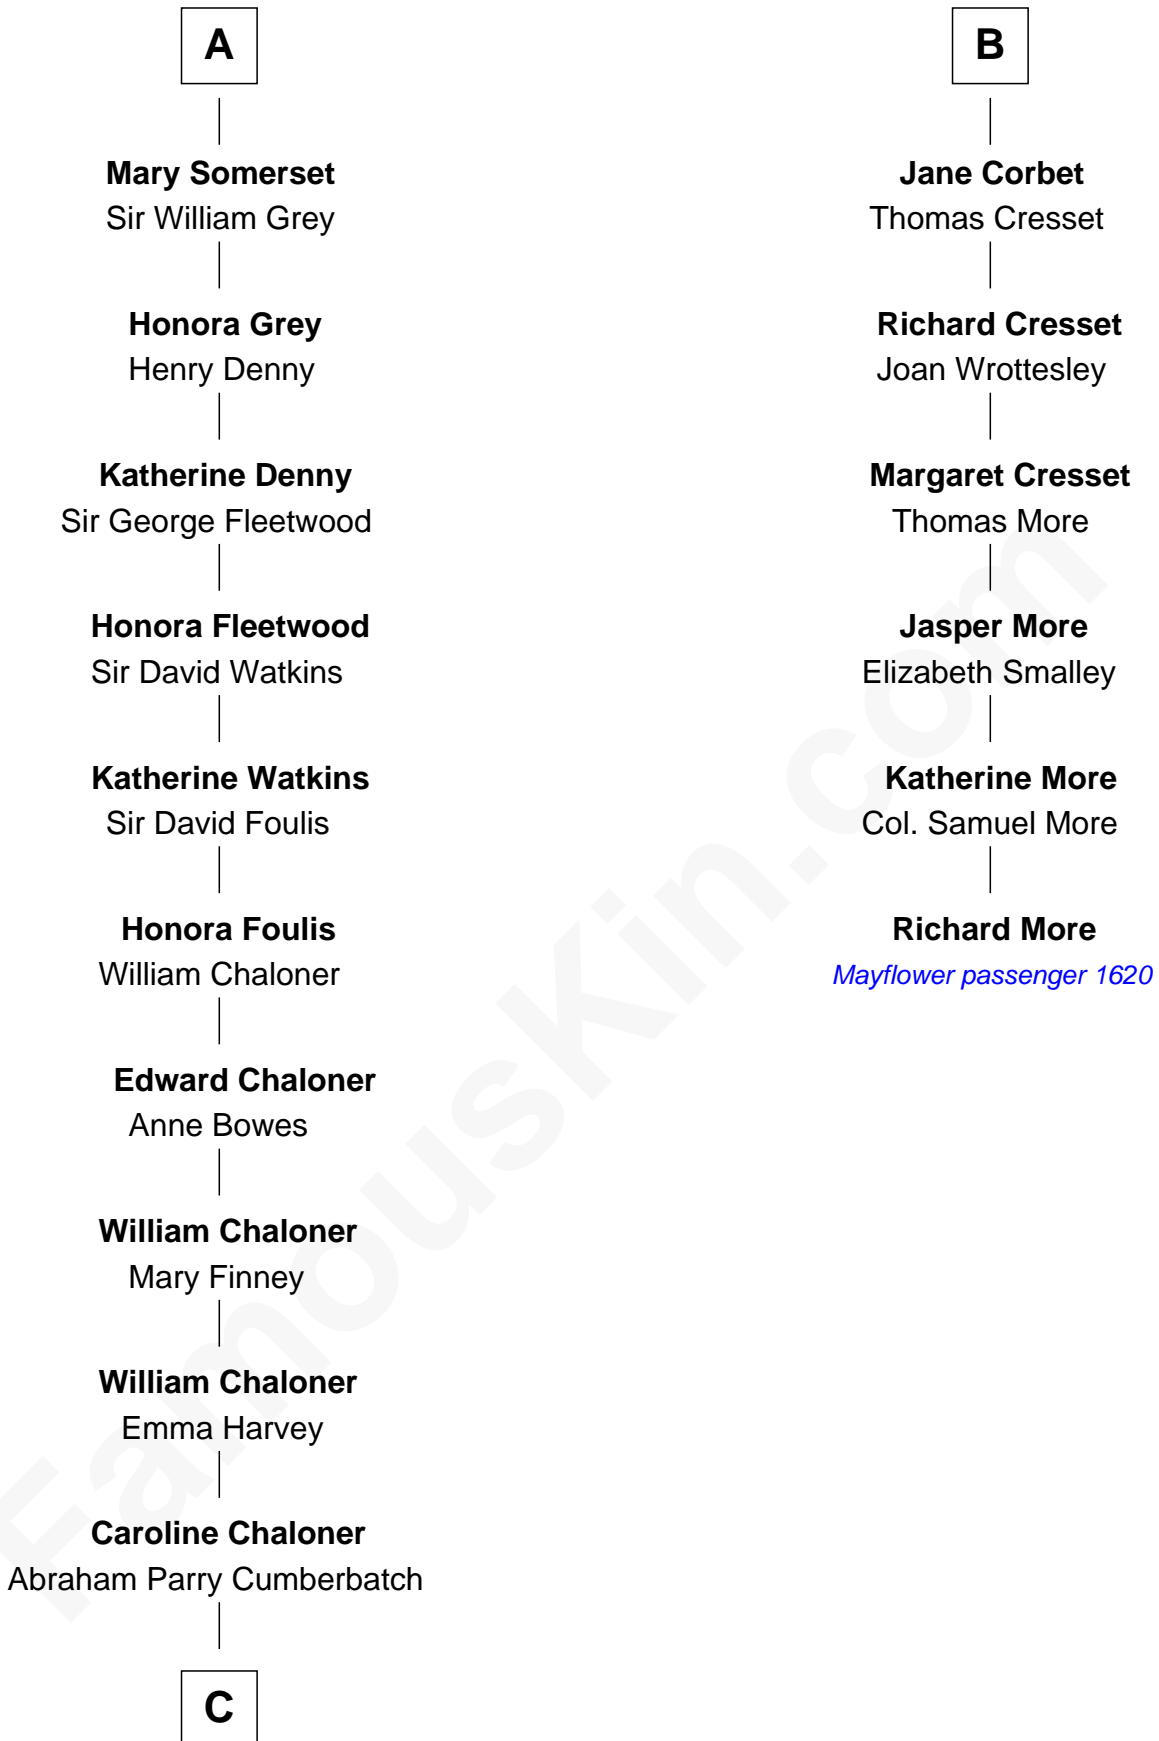

FamousKin.com

Relationship Chart of

Benedict Cumberbatch

Movie, Television and Stage Actor

12th cousin 9 times removed of

Richard More

(c1614 - c1696) Mayflower passenger 1620

MAYFLOWER

C

Robert William Cumberbatch

Louisa Grace Hanson

Henry Alfred Cumberbatch

Hélène Gertrude Rees

Henry Carlton Cumberbatch

Pauline Ellen Laing Congdon

Timothy Carlton Congdon Cumberbatch