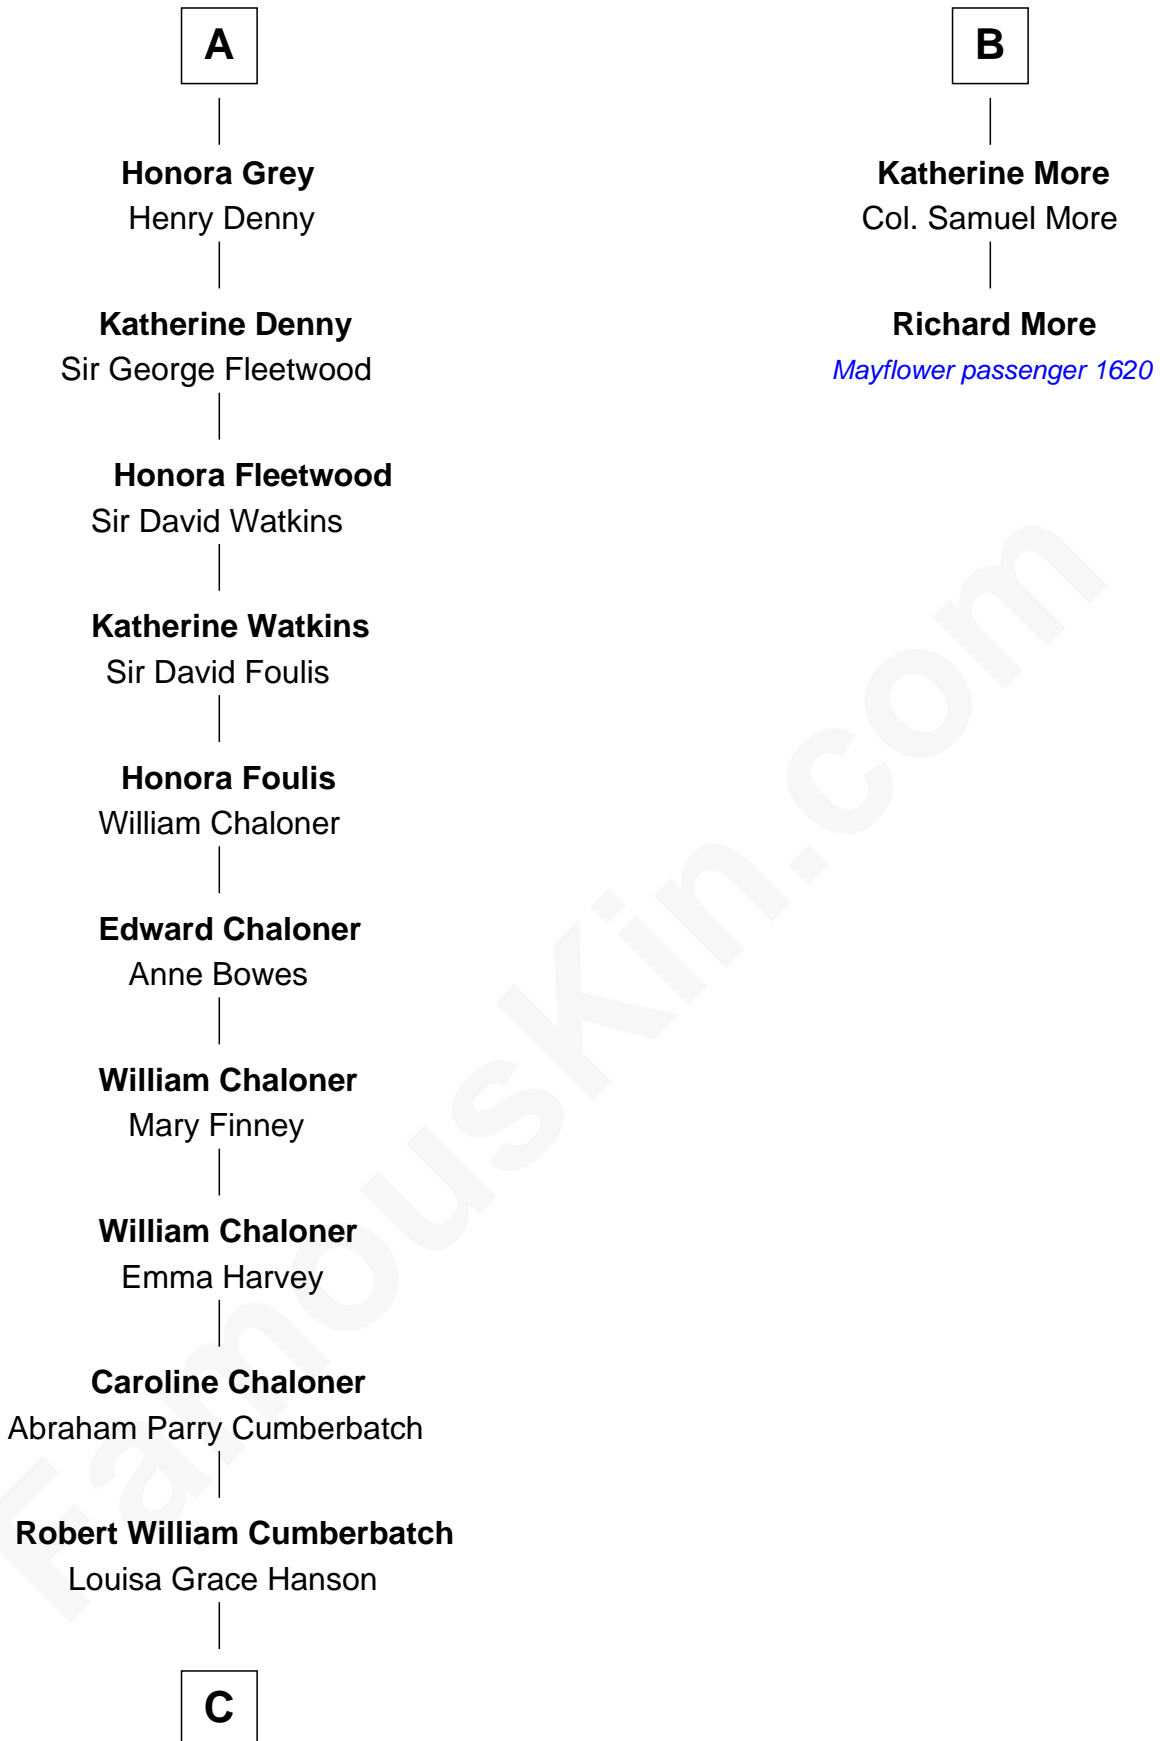

FamousKin.com Relationship Chart of

Benedict Cumberbatch

Movie, Television and Stage Actor

8th cousin 12 times removed of

Richard More

(c1614 - c1696) Mayflower passenger 1620

MAYFLOWER

C

Henry Alfred Cumberbatch

Hélène Gertrude Rees

Henry Carlton Cumberbatch

Pauline Ellen Laing Congdon

Timothy Carlton Congdon Cumberbatch

Wanda Ventham

Benedict Cumberbatch

Movie, Television and Stage Actor