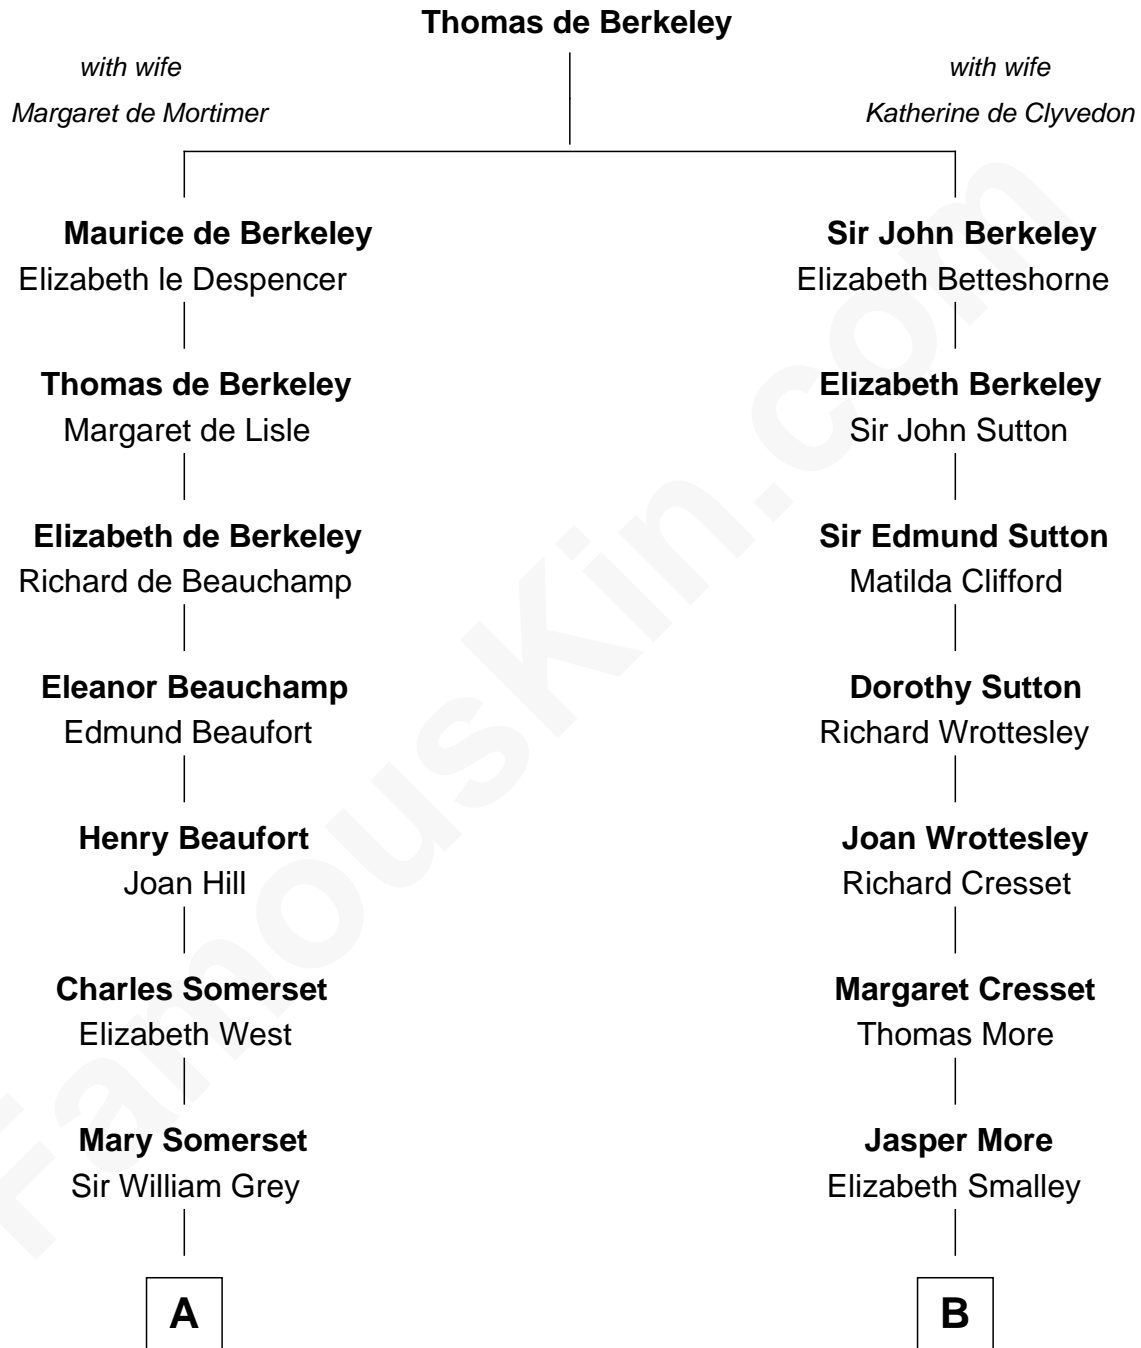

FamousKin.com Relationship Chart of

Benedict Cumberbatch

Movie, Television and Stage Actor

8th cousin 12 times removed of

Richard More

(c1614 - c1696) Mayflower passenger 1620

MAYFLOWER

C

Henry Alfred Cumberbatch

Hélène Gertrude Rees

Henry Carlton Cumberbatch

Pauline Ellen Laing Congdon

Timothy Carlton Congdon Cumberbatch

Wanda Ventham

Benedict Cumberbatch

Movie, Television and Stage Actor