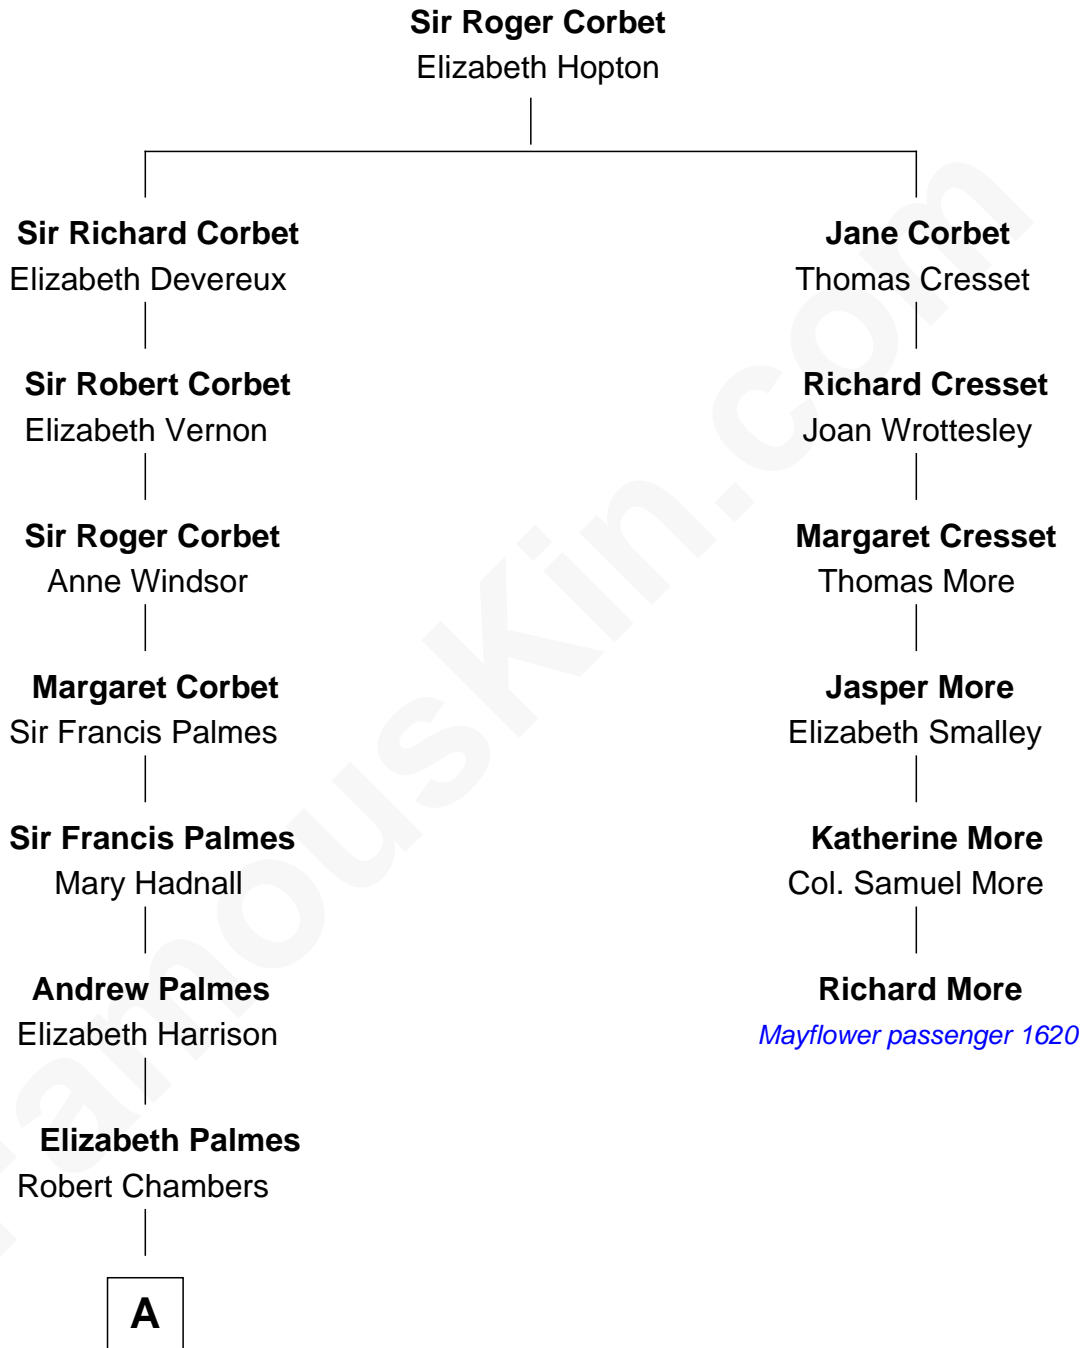

FamousKin.com

Relationship Chart of

Benedict Cumberbatch

Movie, Television and Stage Actor

5th cousin 12 times removed of

Richard More

(c1614 - c1696) *Mayflower* passenger 1620

MAYFLOWER