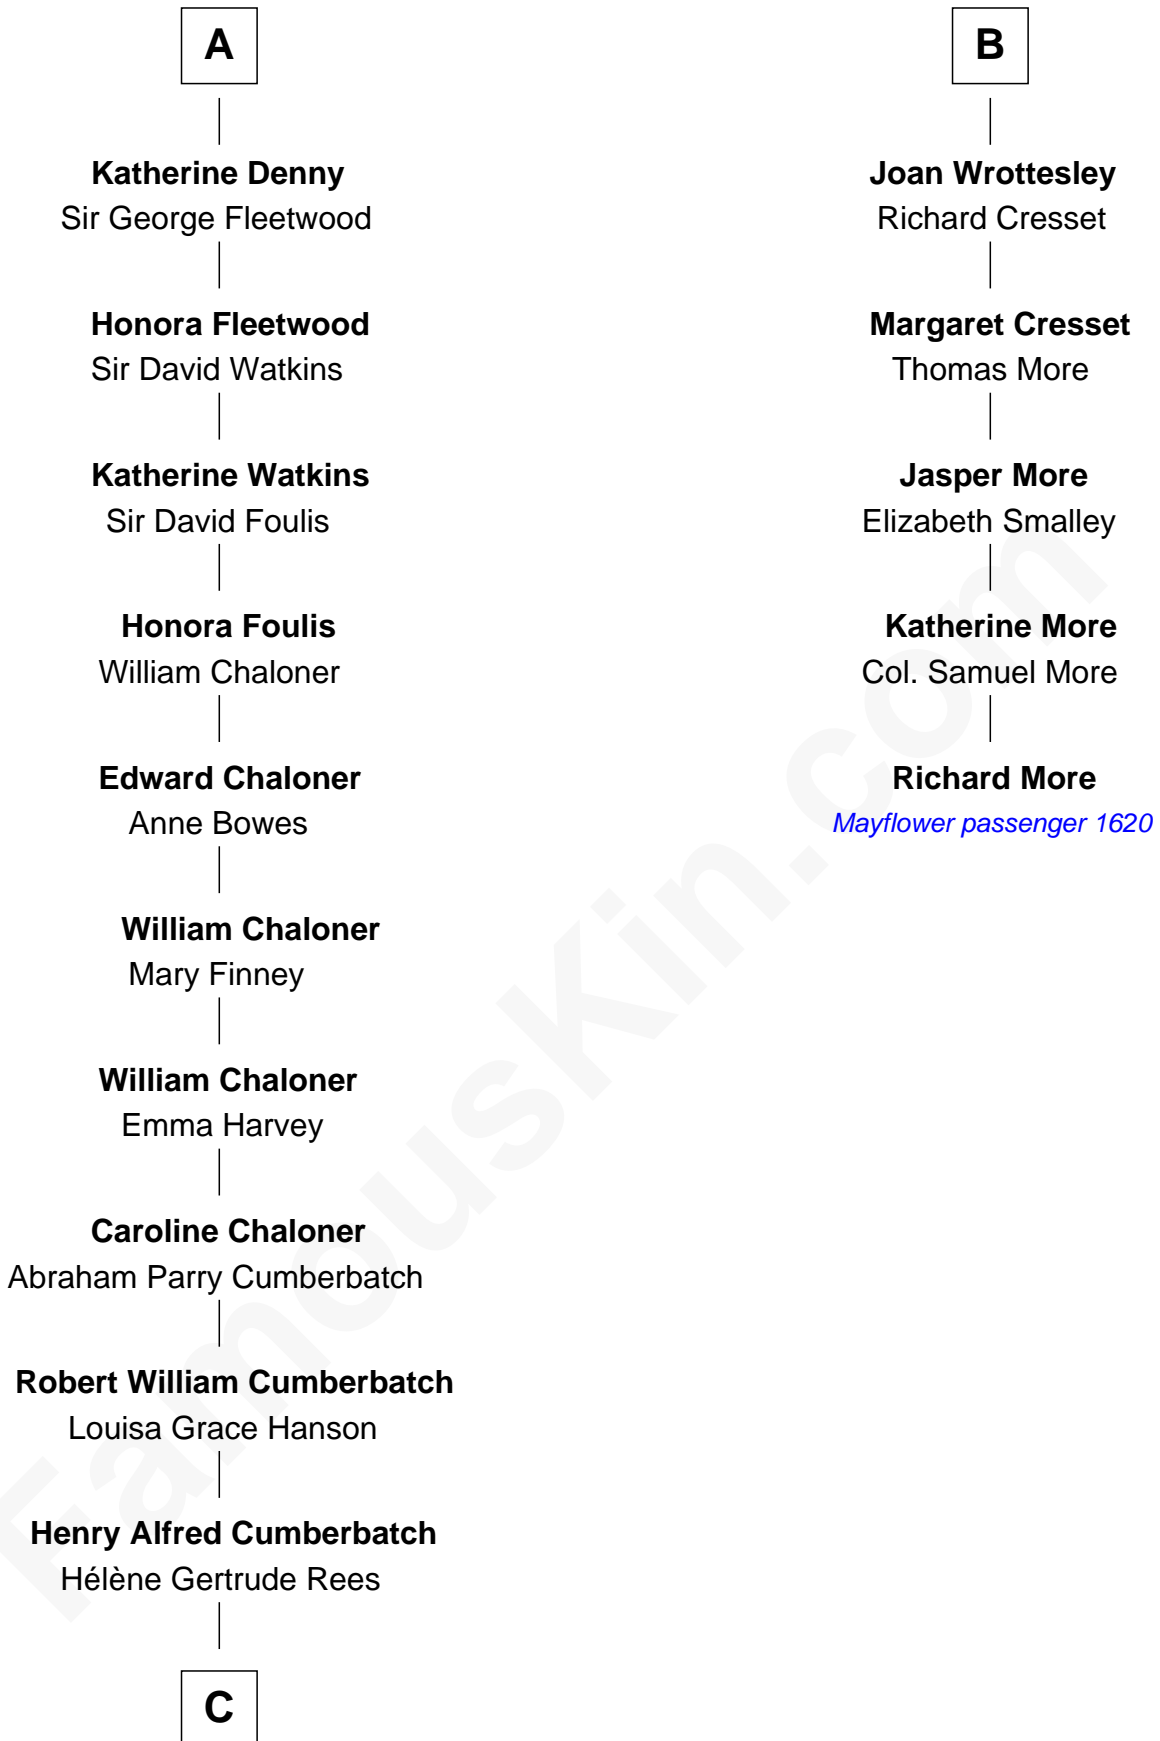

## Relationship Chart of

### Benedict Cumberbatch

Movie, Television and Stage Actor

11th cousin 8 times removed of

**Richard More**

(c1614 - c1696) Mayflower passenger 1620

**MAYFLOWER**

**Edward III, King of England**

Philippa of Hainault