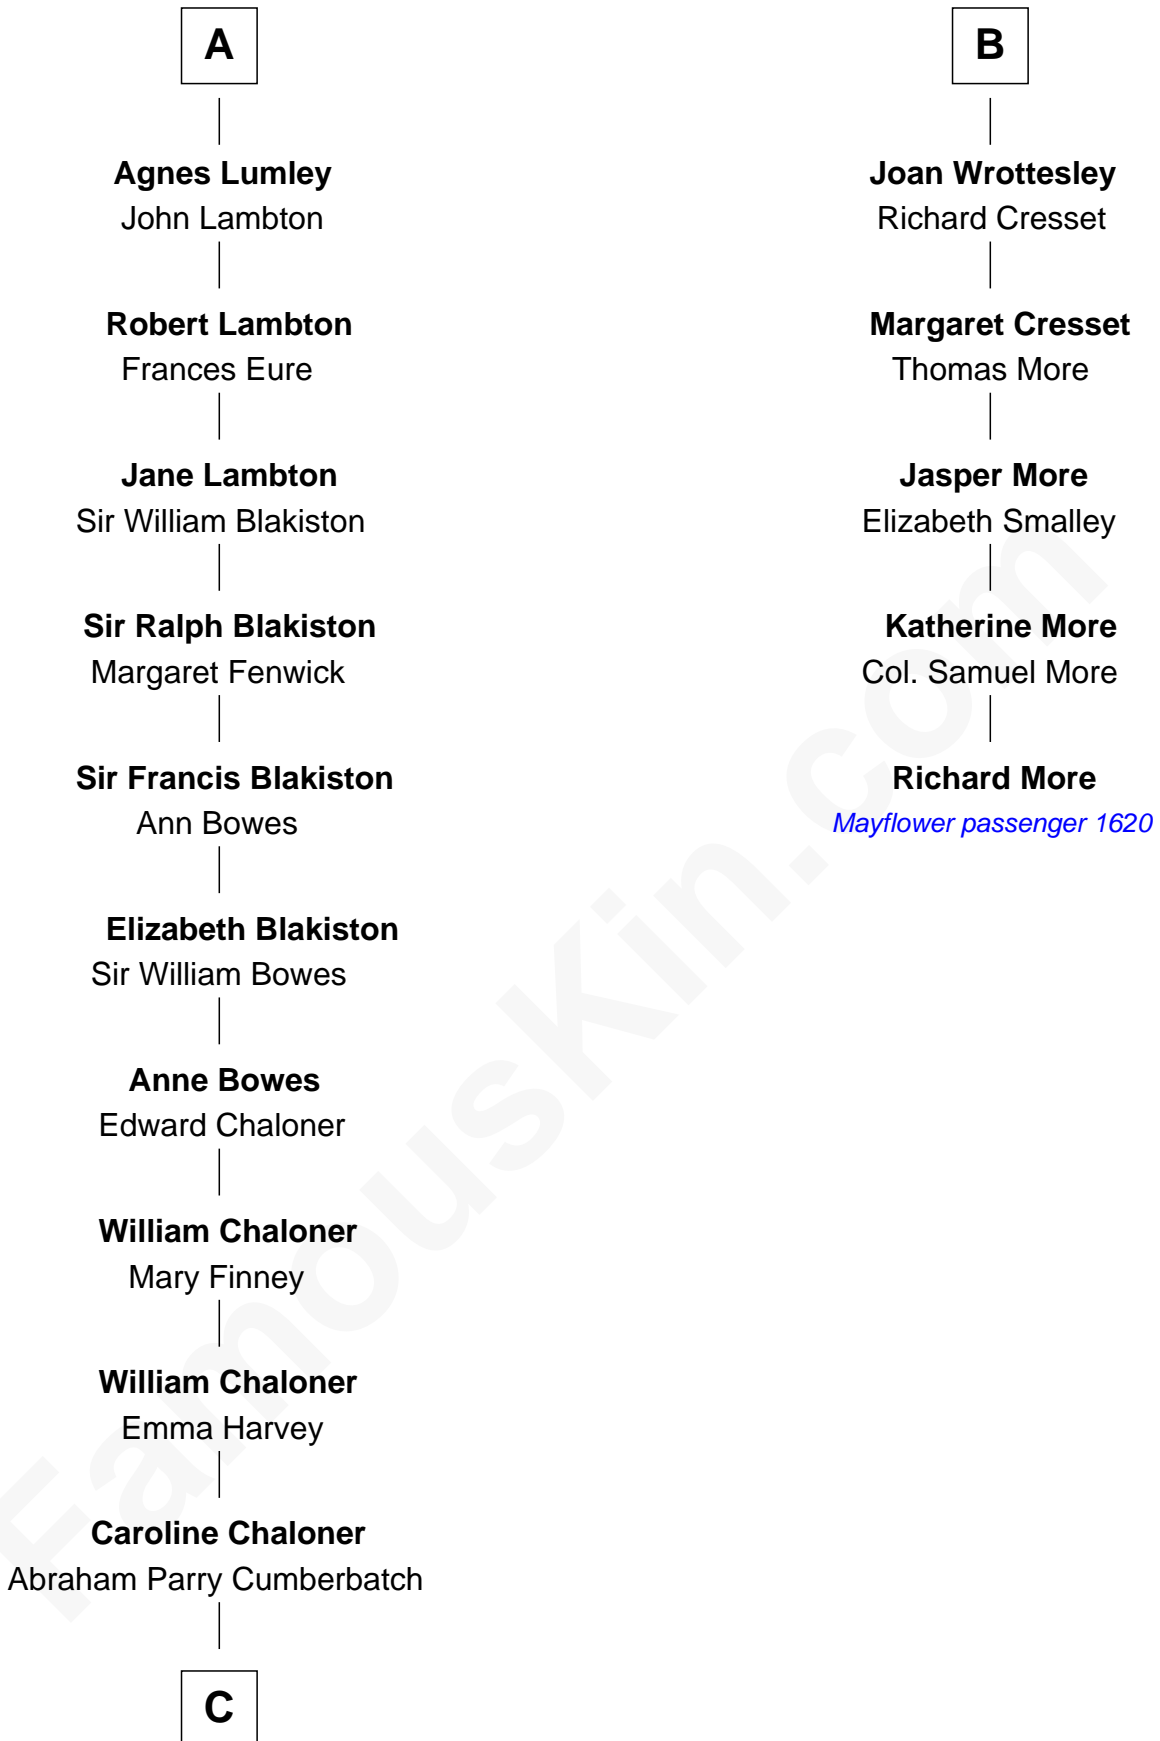

FamousKin.com Relationship Chart of

Benedict Cumberbatch

Movie, Television and Stage Actor

11th cousin 10 times removed of

Richard More

(c1614 - c1696) Mayflower passenger 1620

MAYFLOWER

C

Robert William Cumberbatch

Louisa Grace Hanson

Henry Alfred Cumberbatch

Hélène Gertrude Rees

Henry Carlton Cumberbatch

Pauline Ellen Laing Congdon

Timothy Carlton Congdon Cumberbatch

Wanda Ventham