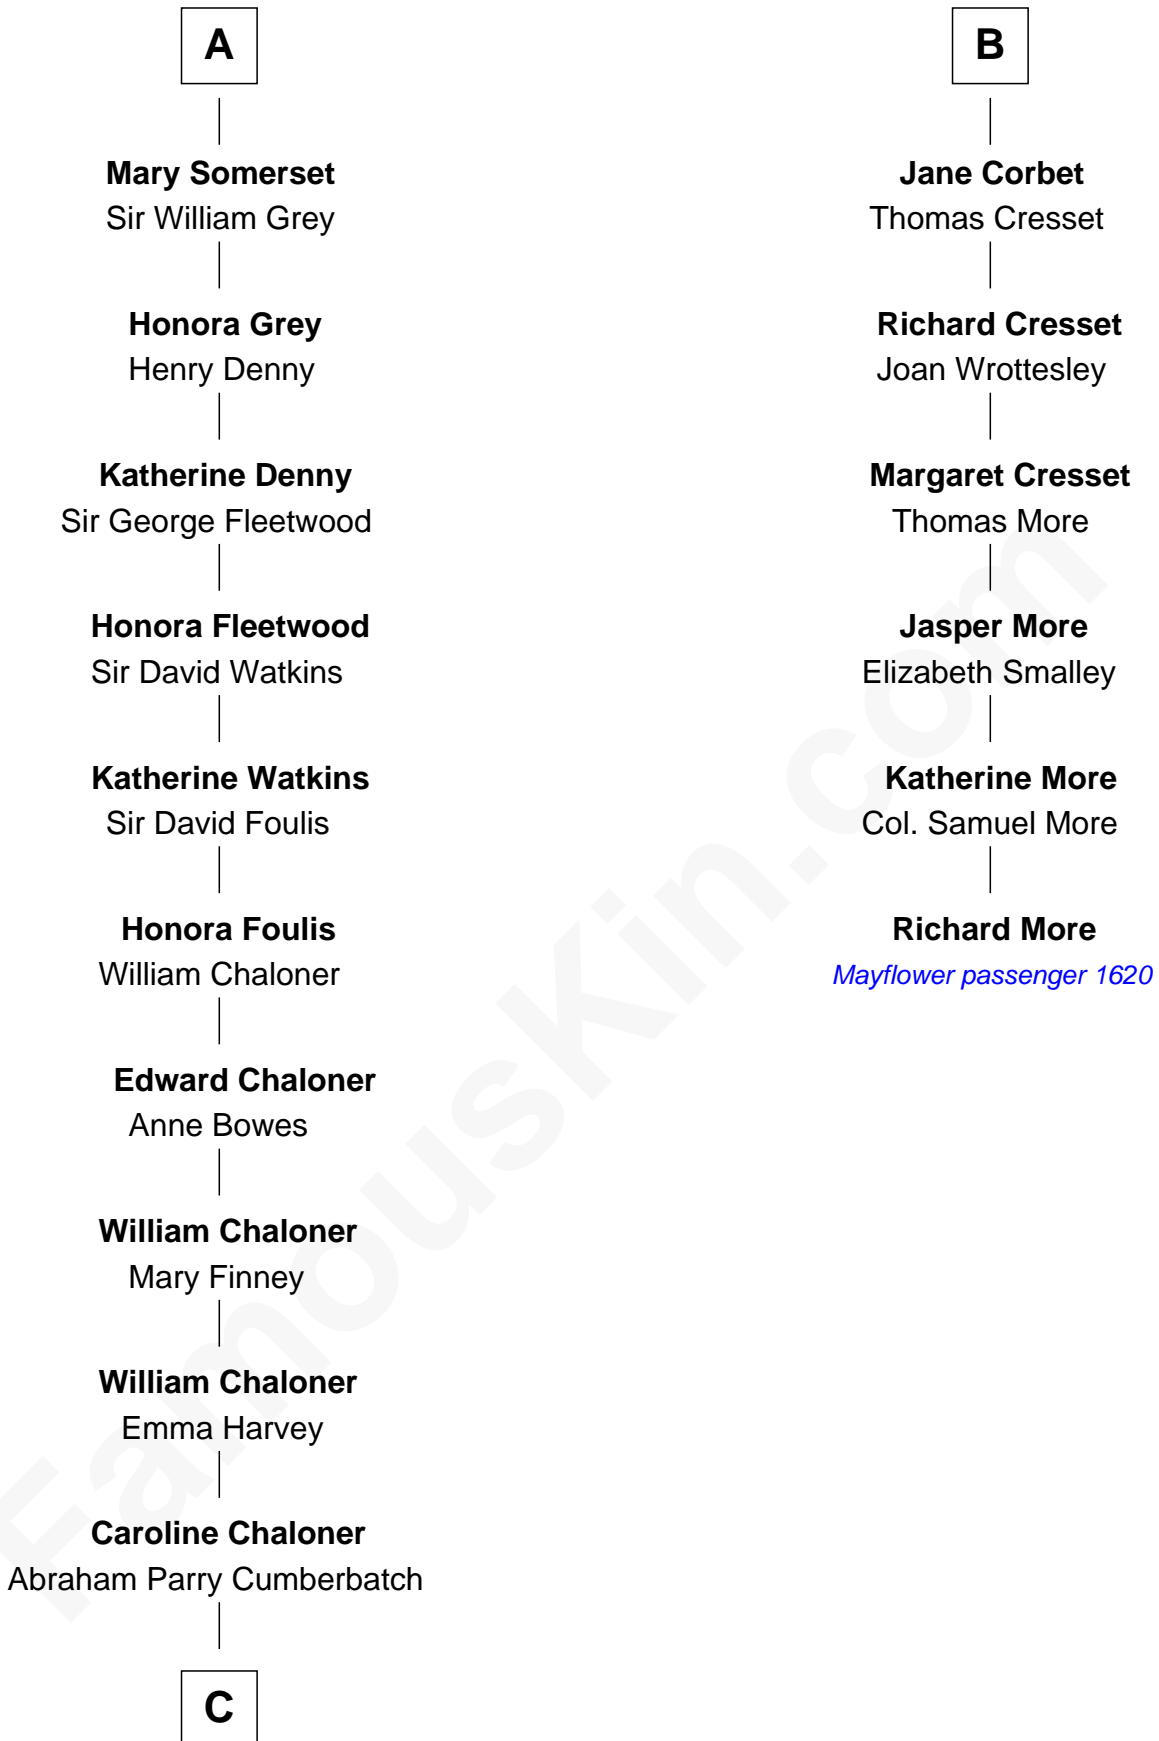

FamousKin.com Relationship Chart of

Benedict Cumberbatch

Movie, Television and Stage Actor

12th cousin 9 times removed of

Richard More

(c1614 - c1696) Mayflower passenger 1620

MAYFLOWER

Sir Patrick de Chaworth

Isabella de Beauchamp

C

Robert William Cumberbatch

Louisa Grace Hanson

Henry Alfred Cumberbatch

Hélène Gertrude Rees

Henry Carlton Cumberbatch

Pauline Ellen Laing Congdon