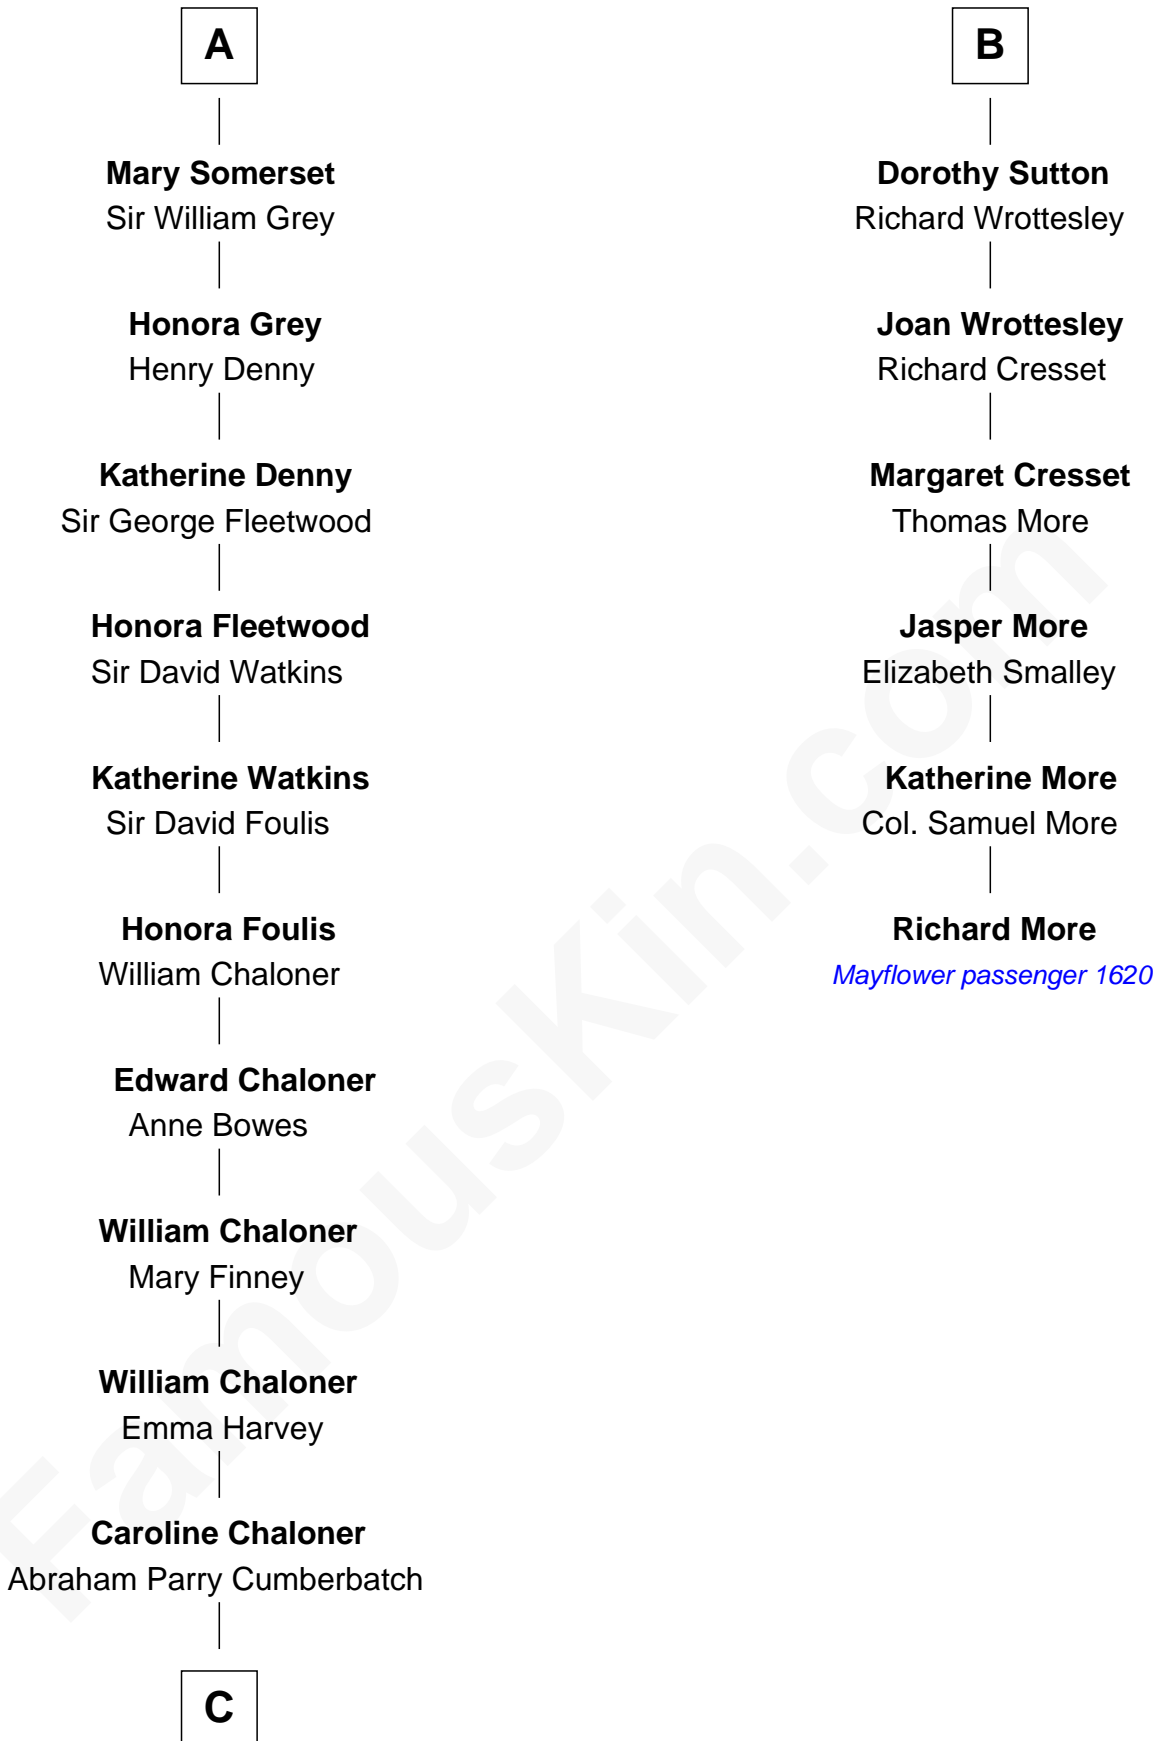

FamousKin.com Relationship Chart of

Benedict Cumberbatch

Movie, Television and Stage Actor

12th cousin 9 times removed of

Richard More

(c1614 - c1696) Mayflower passenger 1620

MAYFLOWER

C

Robert William Cumberbatch

Louisa Grace Hanson

Henry Alfred Cumberbatch

Hélène Gertrude Rees

Henry Carlton Cumberbatch

Pauline Ellen Laing Congdon

Timothy Carlton Congdon Cumberbatch

Wanda Ventham